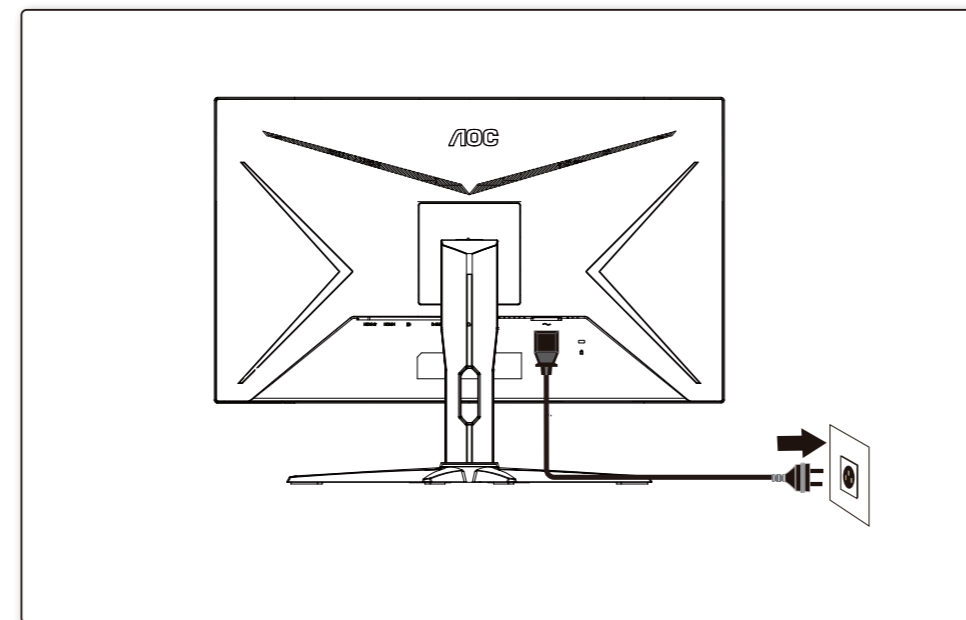

**US/Canada**  
https://us.aoc.com/en-US/downloads

XXXXXXXXXXXX

**AOC**  
GAMING

Quick Start  
C27G2E/BK

www.aoc.com  
©2023 AOC.All Rights Reserved

**HDMI**  
HIGH-DEFINITION MULTIMEDIA INTERFACE

\*Different according to countries/regions  
Display design may differ from that illustrated

1

2

3

4

General Specification

Panel	Model name	C27G2E/BK	
	Driving system	TFT Color LCD	
	Viewable Image Size	68.6cm diagonal (27" Wide Screen)	
	Pixel pitch	0.3114mm(H) x 0.3114mm(V)	
Others	Horizontal scan range	30k-83kHz(D-SUB) 30k-200kHz(HDMI/DP)	
	Horizontal scan Size(Maximum)	597.888mm	
	Vertical scan range	50-76Hz(D-SUB) 48-165Hz(HDMI/DP)	
	Vertical Scan Size(Maximum)	336.312mm	
	Max resolution	1920x1080@60Hz(D-SUB) 1920x1080@165Hz(HDMI/DP)	
	Plug & Play	VESA DDC2B/CI	
	Power Source	100-240V~, 50/60Hz, 1.5A	
	Power Consumption	Typical(default brightness and contrast)	31W
		Max. (brightness =100, contrast =100)	≤ 41W
		Standby mode	≤ 0.3W
	Dimensions(with stand)	612.4x464.6x227.4 mm (WxHxD)	
	Net Weight	5.0kg	
Physical Characteristics	Connector Type	HDMI/DP/D-SUB/Earphone out	
	Signal Cable Type	Detachable	
Environmental	Temperature	Operating	0°C~ 40°C
		Non-Operating	-25°C~ 55°C
	Humidity	Operating	10% ~ 85% (non-condensing)
		Non-Operating	5% ~ 93% (non-condensing)
Altitude	Operating	0 ~ 5000 m (0~ 16404ft )	
	Non-Operating	0 ~ 12192m (0~ 40000ft )	