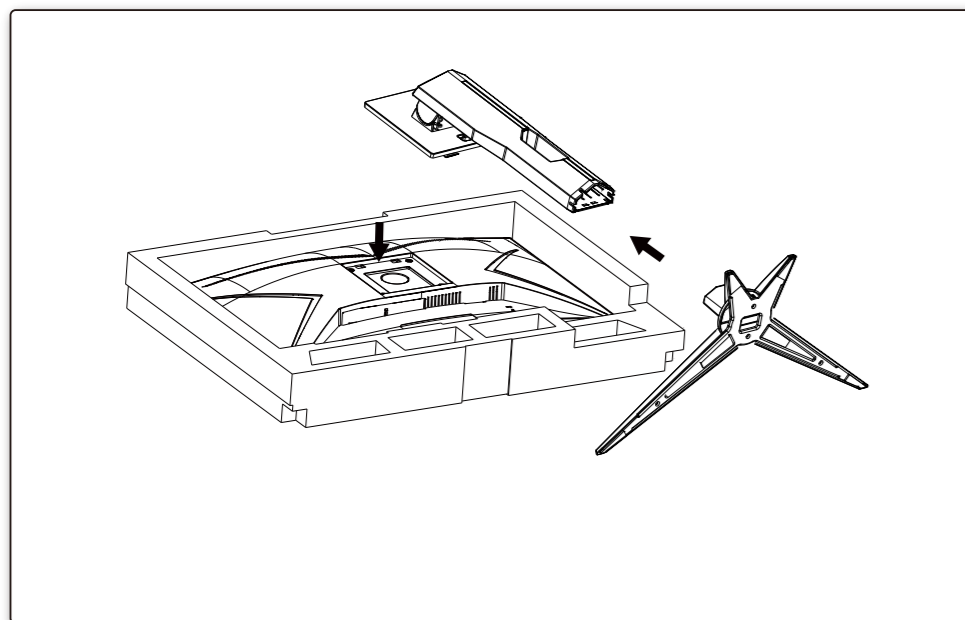

1

2

3

4

General Specification

Panel	Model name	C27G2E/BK	
	Driving system	TFT Color LCD	
	Viewable Image Size	68.6cm diagonal (27" Wide Screen)	
	Pixel pitch	0.3114mm(H) x 0.3114mm(V)	
Others	Horizontal scan range	30k-83kHz(D-SUB) 30k-200kHz(HDMI/DP)	
	Horizontal scan Size(Maximum)	597.888mm	
	Vertical scan range	50-76Hz(D-SUB) 48-165Hz(HDMI/DP)	
	Vertical Scan Size(Maximum)	336.312mm	
	Max resolution	1920x1080@60Hz(D-SUB) 1920x1080@165Hz(HDMI/DP)	
	Plug & Play	VESA DDC2B/CI	
	Power Source	100-240V~, 50/60Hz, 1.5A	
	Power Consumption	Typical(default brightness and contrast)	31W
		Max. (brightness =100, contrast =100)	≤ 41W
		Standby mode	≤ 0.3W
	Dimensions(with stand)	612.4x464.6x227.4 mm (WxHxD)	
	Net Weight	5.0kg	
Physical Characteristics	Connector Type	HDMI/DP/D-SUB/Earphone out	
	Signal Cable Type	Detachable	
Environmental	Temperature	Operating	0°C~ 40°C
		Non-Operating	-25°C~ 55°C
	Humidity	Operating	10% ~ 85% (non-condensing)
		Non-Operating	5% ~ 93% (non-condensing)
Altitude	Operating	0 ~ 5000 m (0~ 16404ft )	
	Non-Operating	0 ~ 12192m (0~ 40000ft )	