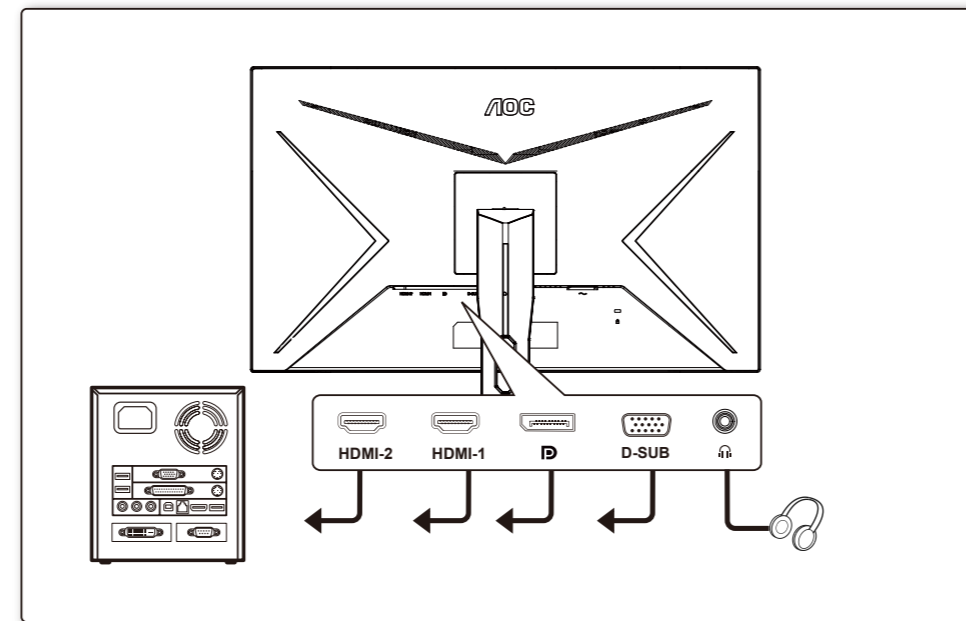

**US/Canada**  
https://us.aoc.com/en-US/downloads

XXXXXXXXXXXX

**AOC**  
GAMING

Quick Start  
C27G2E/BK

www.aoc.com  
©2023 AOC.All Rights Reserved

**HDMI**  
HIGH-DEFINITION MULTIMEDIA INTERFACE

\*Different according to countries/regions  
Display design may differ from that illustrated

1

2

3

4

General Specification

Panel	Model name	C27G2E/BK	
	Driving system	TFT Color LCD	
	Viewable Image Size	68.6cm diagonal (27" Wide Screen)	
	Pixel pitch	0.3114mm(H) x 0.3114mm(V)	
Others	Horizontal scan range	30k-83kHz(D-SUB) 30k-200kHz(HDMI/DP)	
	Horizontal scan Size(Maximum)	597.888mm	
	Vertical scan range	50-76Hz(D-SUB) 48-165Hz(HDMI/DP)	
	Vertical Scan Size(Maximum)	336.312mm	
	Max resolution	1920x1080@60Hz(D-SUB) 1920x1080@165Hz(HDMI/DP)	
	Plug & Play	VESA DDC2B/CI	
	Power Source	100-240V~, 50/60Hz, 1.5A	
	Power Consumption	Typical(default brightness and contrast)	31W
		Max. (brightness =100, contrast =100)	≤ 41W
		Standby mode	≤ 0.3W
	Dimensions(with stand)	612.4x464.6x227.4 mm (WxHxD)	
	Net Weight	5.0kg	
Physical Characteristics	Connector Type	HDMI/DP/D-SUB/Earphone out	
	Signal Cable Type	Detachable	
Environmental	Temperature	Operating	0°C~ 40°C
		Non-Operating	-25°C~ 55°C
	Humidity	Operating	10% ~ 85% (non-condensing)
		Non-Operating	5% ~ 93% (non-condensing)
Altitude	Operating	0 ~ 5000 m (0~ 16404ft )	
	Non-Operating	0 ~ 12192m (0~ 40000ft )	