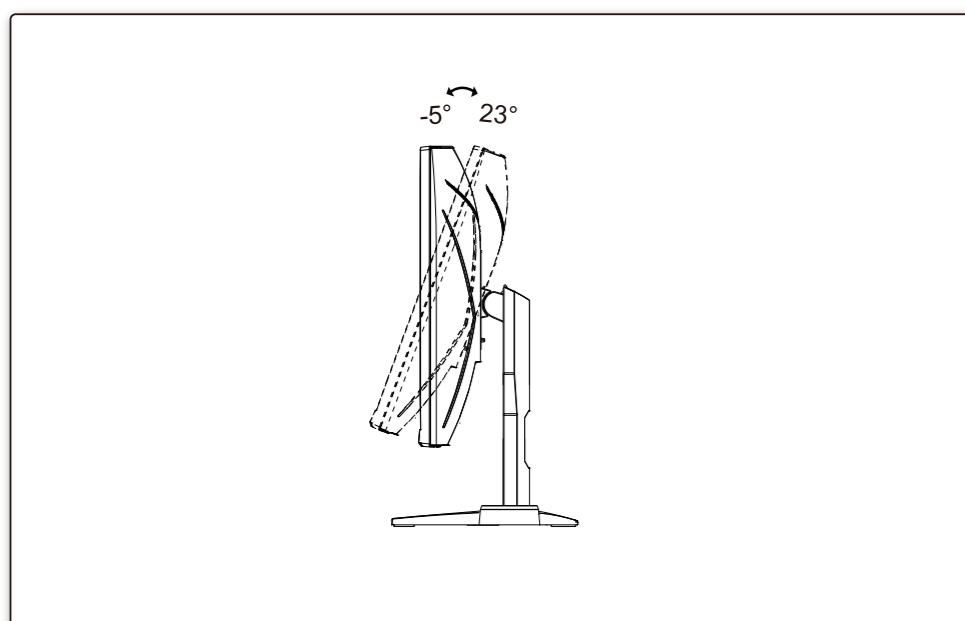

**US/Canada**  
https://us.aoc.com/en-US/downloads

XXXXXXXXXXXX

**AOC**  
GAMING

Quick Start  
C27G2E/BK

www.aoc.com  
©2023 AOC.All Rights Reserved

**HDMI**  
HIGH-DEFINITION MULTIMEDIA INTERFACE

\*Different according to countries/regions  
Display design may differ from that illustrated

1

2

3

4

General Specification

Panel	Model name	C27G2E/BK	
	Driving system	TFT Color LCD	
	Viewable Image Size	68.6cm diagonal (27" Wide Screen)	
	Pixel pitch	0.3114mm(H) x 0.3114mm(V)	
Others	Horizontal scan range	30k-83kHz(D-SUB) 30k-200kHz(HDMI/DP)	
	Horizontal scan Size(Maximum)	597.888mm	
	Vertical scan range	50-76Hz(D-SUB) 48-165Hz(HDMI/DP)	
	Vertical Scan Size(Maximum)	336.312mm	
	Max resolution	1920x1080@60Hz(D-SUB) 1920x1080@165Hz(HDMI/DP)	
	Plug & Play	VESA DDC2B/CI	
	Power Source	100-240V~, 50/60Hz, 1.5A	
	Power Consumption	Typical(default brightness and contrast)	31W
		Max. (brightness =100, contrast =100)	≤ 41W
		Standby mode	≤ 0.3W
	Dimensions(with stand)	612.4x464.6x227.4 mm (WxHxD)	
	Net Weight	5.0kg	
Physical Characteristics	Connector Type	HDMI/DP/D-SUB/Earphone out	
	Signal Cable Type	Detachable	
Environmental	Temperature	Operating	0°C~ 40°C
		Non-Operating	-25°C~ 55°C
	Humidity	Operating	10% ~ 85% (non-condensing)
		Non-Operating	5% ~ 93% (non-condensing)
Altitude	Operating	0 ~ 5000 m (0~ 16404ft )	
	Non-Operating	0 ~ 12192m (0~ 40000ft )	