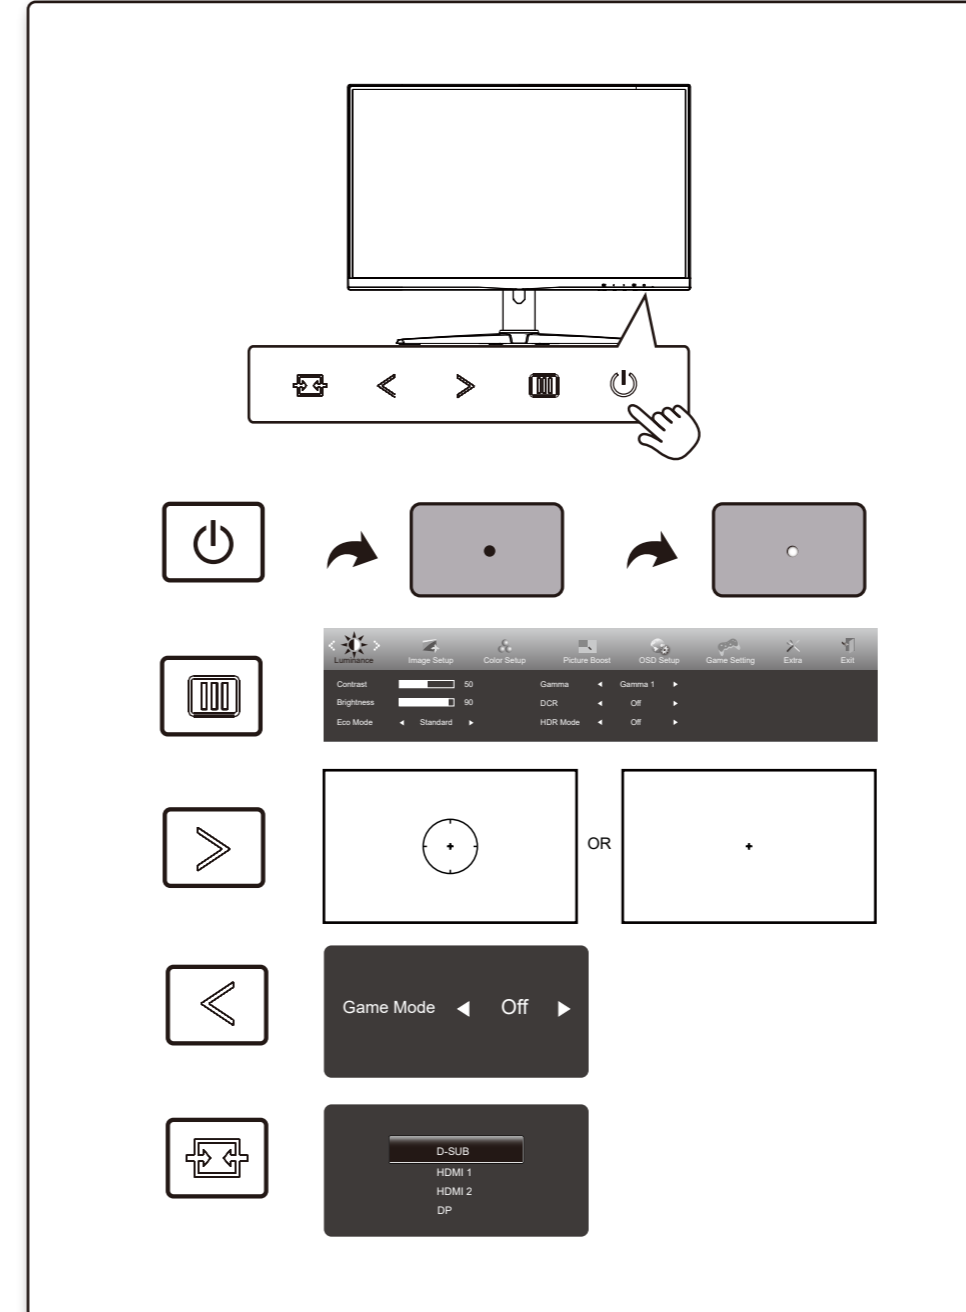

**US/Canada**  
https://us.aoc.com/en-US/downloads

XXXXXXXXXXXX

**AOC**  
GAMING

Quick Start  
C27G2E/BK

www.aoc.com  
©2023 AOC.All Rights Reserved

**HDMI**  
HIGH-DEFINITION MULTIMEDIA INTERFACE

\*Different according to countries/regions  
Display design may differ from that illustrated

1

2

3

4

General Specification

Panel	Model name	C27G2E/BK	
	Driving system	TFT Color LCD	
	Viewable Image Size	68.6cm diagonal (27" Wide Screen)	
	Pixel pitch	0.3114mm(H) x 0.3114mm(V)	
Others	Horizontal scan range	30k-83kHz(D-SUB) 30k-200kHz(HDMI/DP)	
	Horizontal scan Size(Maximum)	597.888mm	
	Vertical scan range	50-76Hz(D-SUB) 48-165Hz(HDMI/DP)	
	Vertical Scan Size(Maximum)	336.312mm	
	Max resolution	1920x1080@60Hz(D-SUB) 1920x1080@165Hz(HDMI/DP)	
	Plug & Play	VESA DDC2B/CI	
	Power Source	100-240V~, 50/60Hz, 1.5A	
	Power Consumption	Typical(default brightness and contrast)	31W
		Max. (brightness =100, contrast =100)	≤ 41W
		Standby mode	≤ 0.3W
	Dimensions(with stand)	612.4x464.6x227.4 mm (WxHxD)	
	Net Weight	5.0kg	
Physical Characteristics	Connector Type	HDMI/DP/D-SUB/Earphone out	
	Signal Cable Type	Detachable	
Environmental	Temperature	Operating	0°C~ 40°C
		Non-Operating	-25°C~ 55°C
	Humidity	Operating	10% ~ 85% (non-condensing)
		Non-Operating	5% ~ 93% (non-condensing)
Altitude	Operating	0 ~ 5000 m (0~ 16404ft )	
	Non-Operating	0 ~ 12192m (0~ 40000ft )	