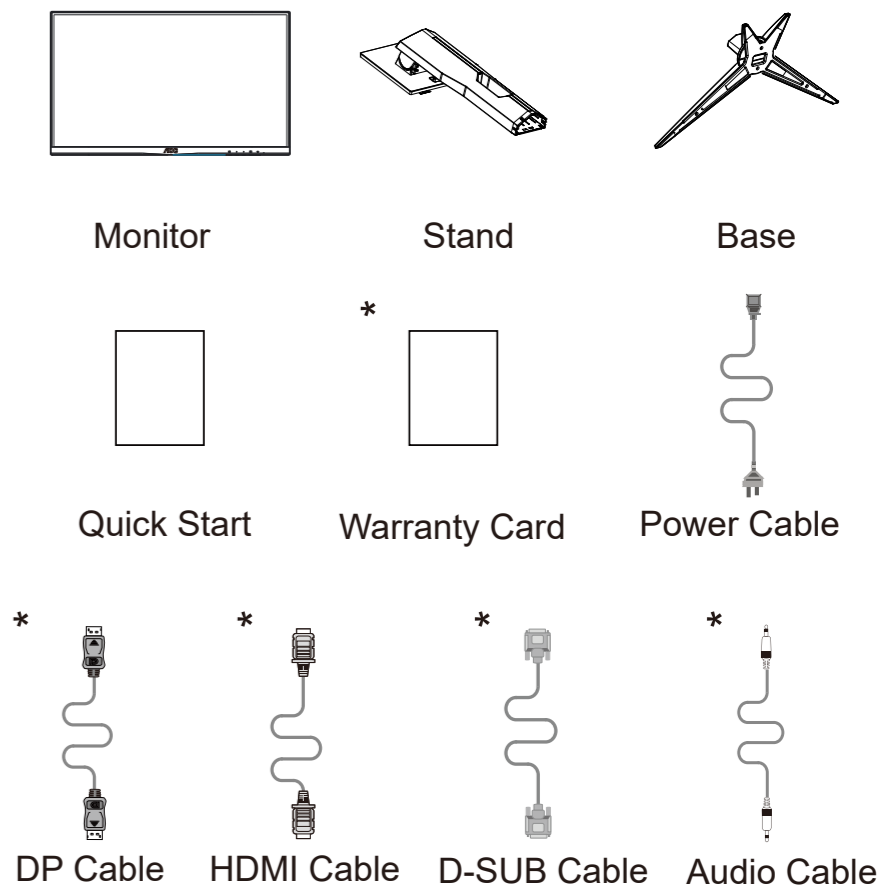

**US/Canada**  
https://us.aoc.com/en-US/downloads

XXXXXXXXXXXX

**AOC**  
GAMING

Quick Start  
C27G2E/BK

www.aoc.com  
©2023 AOC.All Rights Reserved

**HDMI**  
HIGH-DEFINITION MULTIMEDIA INTERFACE

\*Different according to countries/regions  
Display design may differ from that illustrated

1

2

3

4

General Specification

Panel	Model name	C27G2E/BK	
	Driving system	TFT Color LCD	
	Viewable Image Size	68.6cm diagonal (27" Wide Screen)	
	Pixel pitch	0.3114mm(H) x 0.3114mm(V)	
Others	Horizontal scan range	30k-83kHz(D-SUB) 30k-200kHz(HDMI/DP)	
	Horizontal scan Size(Maximum)	597.888mm	
	Vertical scan range	50-76Hz(D-SUB) 48-165Hz(HDMI/DP)	
	Vertical Scan Size(Maximum)	336.312mm	
	Max resolution	1920x1080@60Hz(D-SUB) 1920x1080@165Hz(HDMI/DP)	
	Plug & Play	VESA DDC2B/CI	
	Power Source	100-240V~, 50/60Hz, 1.5A	
	Power Consumption	Typical(default brightness and contrast)	31W
		Max. (brightness =100, contrast =100)	≤ 41W
		Standby mode	≤ 0.3W
	Dimensions(with stand)	612.4x464.6x227.4 mm (WxHxD)	
	Net Weight	5.0kg	
Physical Characteristics	Connector Type	HDMI/DP/D-SUB/Earphone out	
	Signal Cable Type	Detachable	
Environmental	Temperature	Operating	0°C~ 40°C
		Non-Operating	-25°C~ 55°C
	Humidity	Operating	10% ~ 85% (non-condensing)
		Non-Operating	5% ~ 93% (non-condensing)
Altitude	Operating	0 ~ 5000 m (0~ 16404ft )	
	Non-Operating	0 ~ 12192m (0~ 40000ft )	