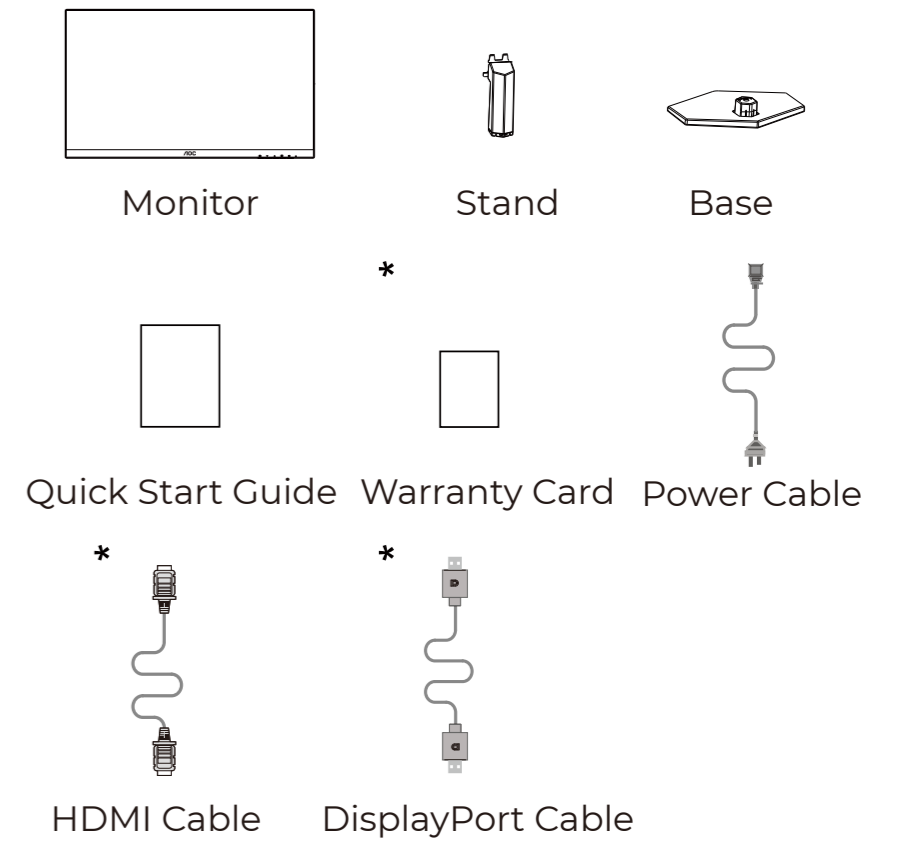

H41G24M261558*

AOC GAMING

QUICK START GUIDE

24G42E

AOC GAMING MONITOR

©2024 AOC. All rights reserved

WWW.AOC.COM

***Different according to countries/regions**

Display design may differ from that illustrated

1

2

3

4

General Specification

Panel	Model Name	24G42E		
	Driving System	TFT Color LCD		
	Viewable Image Size	60.5cm diagonal(23.8" Wide Screen)		
	Pixel Pitch	0.2745mm(H) x 0.2745mm(V)		
Others	Horizontal Scan Range	30k-200kHz		
	Horizontal Scan Size(Maximum)	527.04mm		
	Vertical Scan Range	48-180Hz		
	Vertical Scan Size(Maximum)	296.46mm		
	Max Resolution	1920x1080@180Hz		
	Plug & Play	VESA DDC2B/CI		
	Power Source	100-240V~, 50/60Hz, 1.5A		
	Power Consumption	Typical (default brightness and contrast)	19W	
		Max. (brightness =100, contrast =100)	≤ 32W	
	Standby Mode	≤ 0.3W		
Dimensions(with stand)	540.0x424.3x193.9mm(WxHxD)			
Net Weight	3.00kg			
Physical Characteristics	Connector Type	HDMI/DisplayPort/Earphone		
	Signal Cable Type	Detachable		
Environmental	Temperature	Operating	0°C-40°C	
		Non-Operating	-25°C-55°C	
	Humidity	Operating	10%-85% (Non-Condensing)	
		Non-Operating	5%-93% (Non-Condensing)	
	Altitude	Operating	0m-5000m (0ft-16404ft)	
		Non-Operating	0m-12192m (0ft-40000ft)	