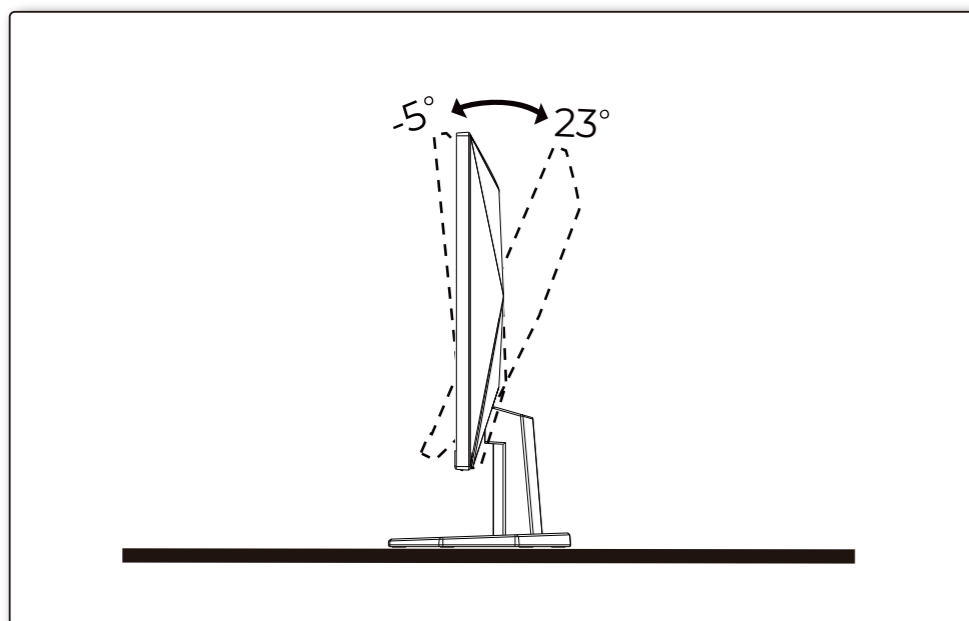

Display design may differ from that illustrated

1

2

3

4

General Specification

Panel	Model Name	24G42E		
	Driving System	TFT Color LCD		
	Viewable Image Size	60.5cm diagonal(23.8" Wide Screen)		
	Pixel Pitch	0.2745mm(H) x 0.2745mm(V)		
Others	Horizontal Scan Range	30k-200kHz		
	Horizontal Scan Size(Maximum)	527.04mm		
	Vertical Scan Range	48-180Hz		
	Vertical Scan Size(Maximum)	296.46mm		
	Max Resolution	1920x1080@180Hz		
	Plug & Play	VESA DDC2B/CI		
	Power Source	100-240V~, 50/60Hz, 1.5A		
	Power Consumption	Typical (default brightness and contrast)	19W	
		Max. (brightness =100, contrast =100)	≤ 32W	
	Standby Mode	≤ 0.3W		
Dimensions(with stand)	540.0x424.3x193.9mm(WxHxD)			
Net Weight	3.00kg			
Physical Characteristics	Connector Type	HDMI/DisplayPort/Earphone		
	Signal Cable Type	Detachable		
Environmental	Temperature	Operating	0°C-40°C	
		Non-Operating	-25°C-55°C	
	Humidity	Operating	10%-85% (Non-Condensing)	
		Non-Operating	5%-93% (Non-Condensing)	
	Altitude	Operating	0m-5000m (0ft-16404ft)	
		Non-Operating	0m-12192m (0ft-40000ft)	