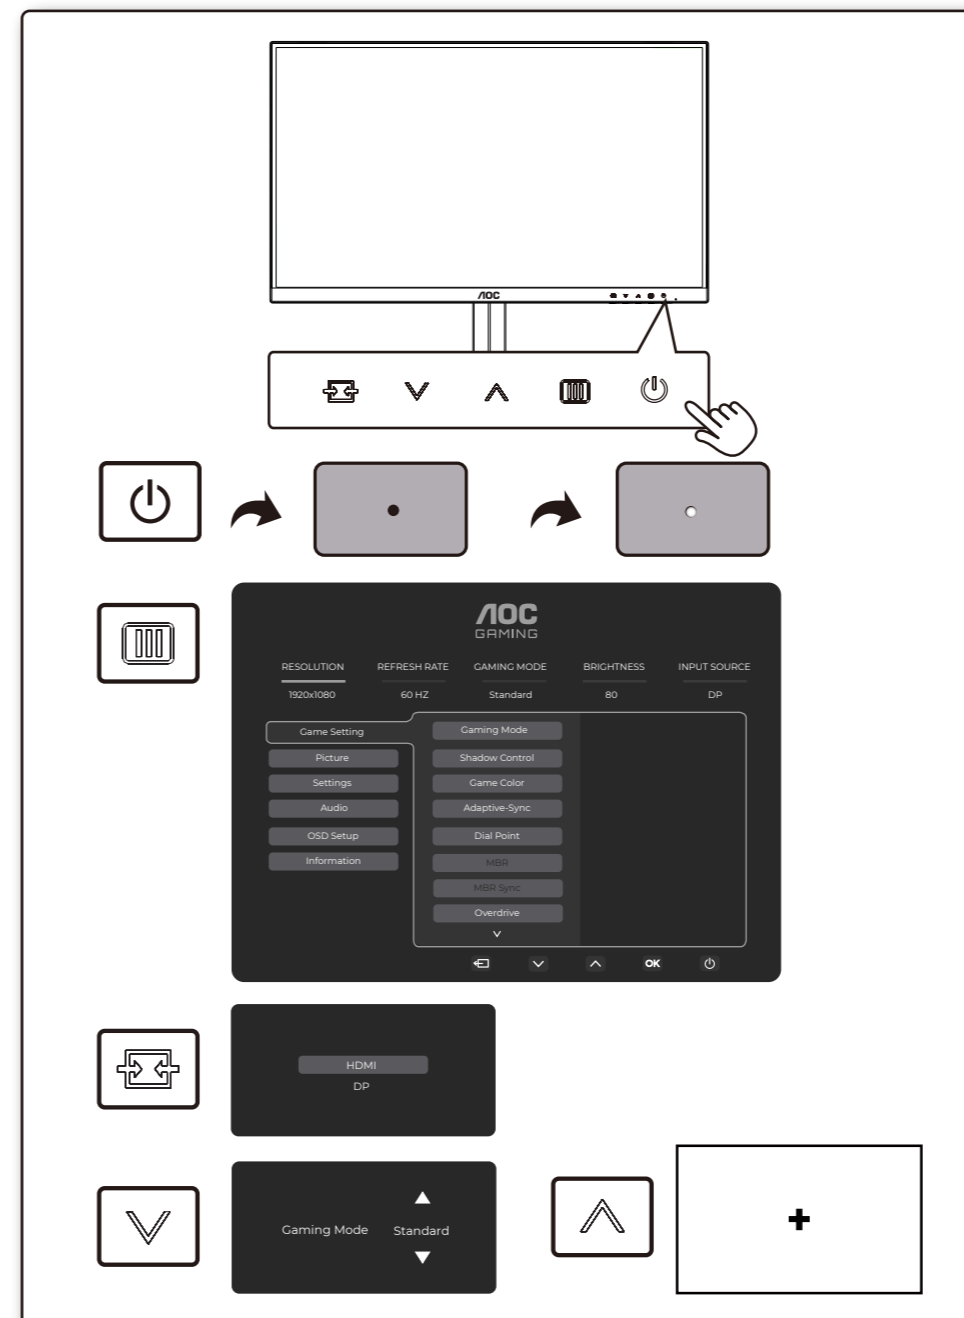

H41G24M261558*

AOC GAMING

QUICK START GUIDE

24G42E

AOC GAMING MONITOR

©2024 AOC. All rights reserved

WWW.AOC.COM

***Different according to countries/regions**

Display design may differ from that illustrated

1

2

3

4

General Specification

Panel	Model Name	24G42E		
	Driving System	TFT Color LCD		
	Viewable Image Size	60.5cm diagonal(23.8" Wide Screen)		
	Pixel Pitch	0.2745mm(H) x 0.2745mm(V)		
Others	Horizontal Scan Range	30k-200kHz		
	Horizontal Scan Size(Maximum)	527.04mm		
	Vertical Scan Range	48-180Hz		
	Vertical Scan Size(Maximum)	296.46mm		
	Max Resolution	1920x1080@180Hz		
	Plug & Play	VESA DDC2B/CI		
	Power Source	100-240V~, 50/60Hz, 1.5A		
	Power Consumption	Typical (default brightness and contrast)	19W	
		Max. (brightness =100, contrast =100)	≤ 32W	
	Standby Mode	≤ 0.3W		
Dimensions(with stand)	540.0x424.3x193.9mm(WxHxD)			
Net Weight	3.00kg			
Physical Characteristics	Connector Type	HDMI/DisplayPort/Earphone		
	Signal Cable Type	Detachable		
Environmental	Temperature	Operating	0°C-40°C	
		Non-Operating	-25°C-55°C	
	Humidity	Operating	10%-85% (Non-Condensing)	
		Non-Operating	5%-93% (Non-Condensing)	
	Altitude	Operating	0m-5000m (0ft-16404ft)	
		Non-Operating	0m-12192m (0ft-40000ft)	