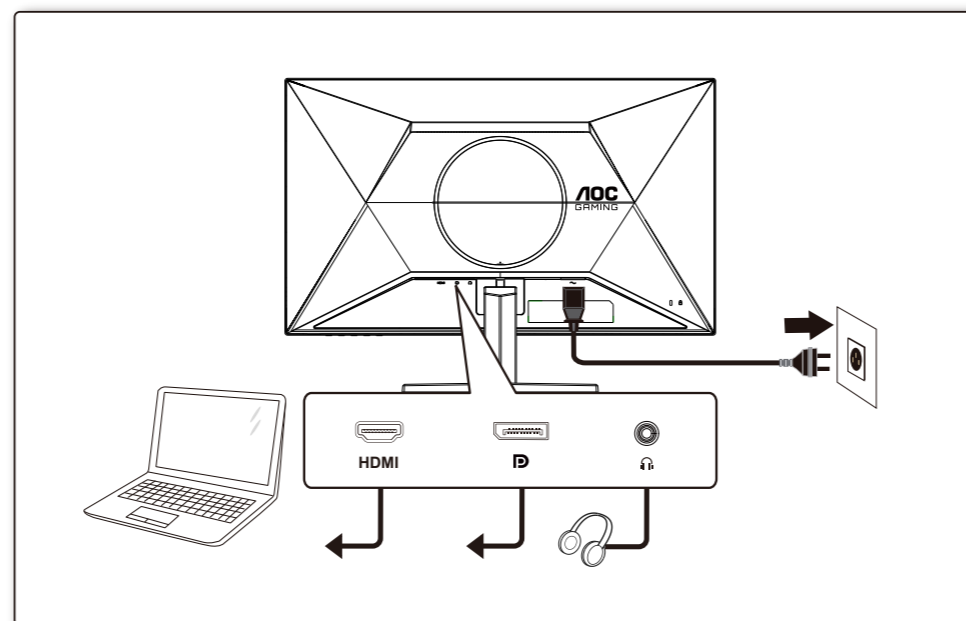

H41G24M261558*

AOC GAMING

QUICK START GUIDE

24G42E

AOC GAMING MONITOR

©2024 AOC. All rights reserved

WWW.AOC.COM

***Different according to countries/regions**

Display design may differ from that illustrated

1

2

3

4

General Specification

Panel	Model Name	24G42E		
	Driving System	TFT Color LCD		
	Viewable Image Size	60.5cm diagonal(23.8" Wide Screen)		
	Pixel Pitch	0.2745mm(H) x 0.2745mm(V)		
Others	Horizontal Scan Range	30k-200kHz		
	Horizontal Scan Size(Maximum)	527.04mm		
	Vertical Scan Range	48-180Hz		
	Vertical Scan Size(Maximum)	296.46mm		
	Max Resolution	1920x1080@180Hz		
	Plug & Play	VESA DDC2B/CI		
	Power Source	100-240V~, 50/60Hz, 1.5A		
	Power Consumption	Typical (default brightness and contrast)	19W	
		Max. (brightness =100, contrast =100)	≤ 32W	
	Standby Mode	≤ 0.3W		
Dimensions(with stand)	540.0x424.3x193.9mm(WxHxD)			
Net Weight	3.00kg			
Physical Characteristics	Connector Type	HDMI/DisplayPort/Earphone		
	Signal Cable Type	Detachable		
Environmental	Temperature	Operating	0°C-40°C	
		Non-Operating	-25°C-55°C	
	Humidity	Operating	10%-85% (Non-Condensing)	
		Non-Operating	5%-93% (Non-Condensing)	
	Altitude	Operating	0m-5000m (0ft-16404ft)	
		Non-Operating	0m-12192m (0ft-40000ft)	