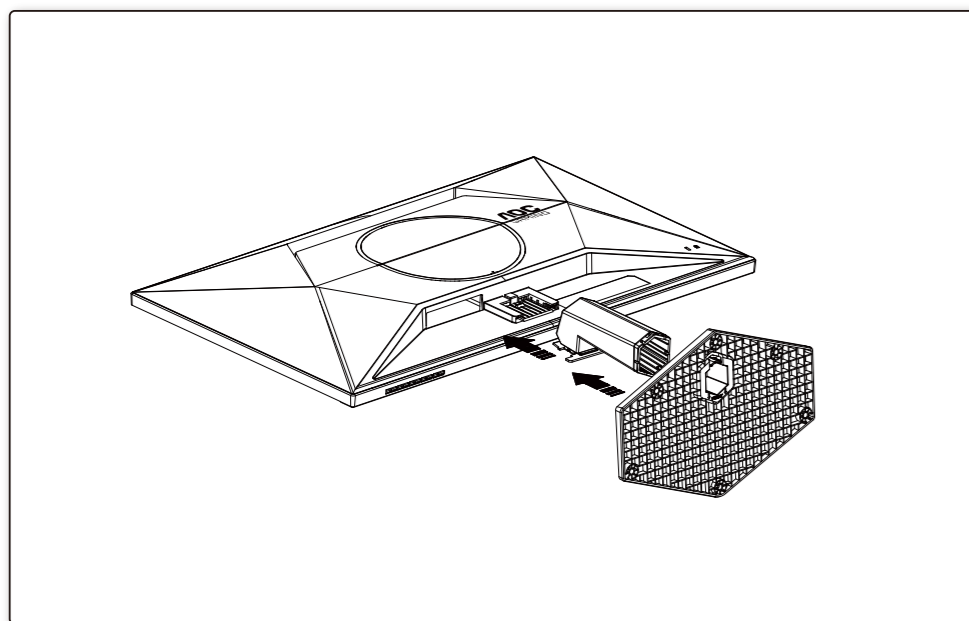

H41G24M261558*

AOC GAMING

QUICK START GUIDE

24G42E

AOC GAMING MONITOR

©2024 AOC. All rights reserved

WWW.AOC.COM

***Different according to countries/regions**

Display design may differ from that illustrated

1

2

3

4

General Specification

Panel	Model Name	24G42E		
	Driving System	TFT Color LCD		
	Viewable Image Size	60.5cm diagonal(23.8" Wide Screen)		
	Pixel Pitch	0.2745mm(H) x 0.2745mm(V)		
Others	Horizontal Scan Range	30k-200kHz		
	Horizontal Scan Size(Maximum)	527.04mm		
	Vertical Scan Range	48-180Hz		
	Vertical Scan Size(Maximum)	296.46mm		
	Max Resolution	1920x1080@180Hz		
	Plug & Play	VESA DDC2B/CI		
	Power Source	100-240V~, 50/60Hz, 1.5A		
	Power Consumption	Typical (default brightness and contrast)	19W	
		Max. (brightness =100, contrast =100)	≤ 32W	
	Standby Mode	≤ 0.3W		
Dimensions(with stand)	540.0x424.3x193.9mm(WxHxD)			
Net Weight	3.00kg			
Physical Characteristics	Connector Type	HDMI/DisplayPort/Earphone		
	Signal Cable Type	Detachable		
Environmental	Temperature	Operating	0°C-40°C	
		Non-Operating	-25°C-55°C	
	Humidity	Operating	10%-85% (Non-Condensing)	
		Non-Operating	5%-93% (Non-Condensing)	
	Altitude	Operating	0m-5000m (0ft-16404ft)	
		Non-Operating	0m-12192m (0ft-40000ft)	