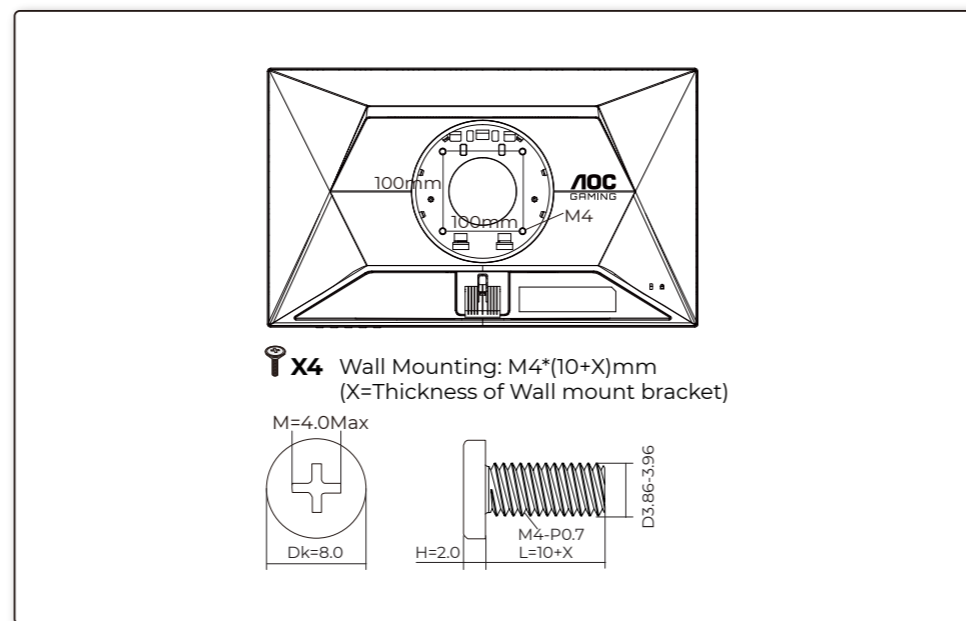

H41G24M261558*

AOC GAMING

QUICK START GUIDE

24G42E

AOC GAMING MONITOR

©2024 AOC. All rights reserved

WWW.AOC.COM

***Different according to countries/regions**

Display design may differ from that illustrated

1

2

3

4

General Specification

Panel	Model Name	24G42E		
	Driving System	TFT Color LCD		
	Viewable Image Size	60.5cm diagonal(23.8" Wide Screen)		
	Pixel Pitch	0.2745mm(H) x 0.2745mm(V)		
Others	Horizontal Scan Range	30k-200kHz		
	Horizontal Scan Size(Maximum)	527.04mm		
	Vertical Scan Range	48-180Hz		
	Vertical Scan Size(Maximum)	296.46mm		
	Max Resolution	1920x1080@180Hz		
	Plug & Play	VESA DDC2B/CI		
	Power Source	100-240V~, 50/60Hz, 1.5A		
	Power Consumption	Typical (default brightness and contrast)	19W	
		Max. (brightness =100, contrast =100)	≤ 32W	
	Standby Mode	≤ 0.3W		
Dimensions(with stand)	540.0x424.3x193.9mm(WxHxD)			
Net Weight	3.00kg			
Physical Characteristics	Connector Type	HDMI/DisplayPort/Earphone		
	Signal Cable Type	Detachable		
Environmental	Temperature	Operating	0°C-40°C	
		Non-Operating	-25°C-55°C	
	Humidity	Operating	10%-85% (Non-Condensing)	
		Non-Operating	5%-93% (Non-Condensing)	
	Altitude	Operating	0m-5000m (0ft-16404ft)	
		Non-Operating	0m-12192m (0ft-40000ft)	