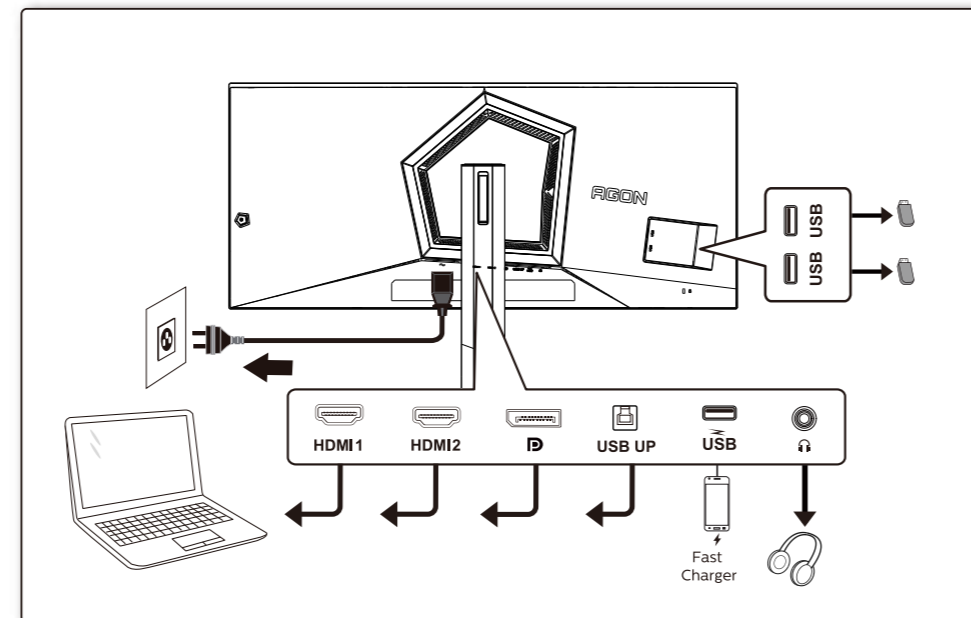

1

2

3

4

General Specification

Panel	Model Name	AG346UCD		
	Driving System	OLED		
	Viewable Image Size	86.8cm Diagonal (34" Wide Screen)		
	Pixel Pitch	0.2315mm(H) x 0.2315mm(V)		
Others	Horizontal Scan Range	30k~185KHz(HDMI) 30K~285KHz(DP)		
	Horizontal Scan Size(Maximum)	800.06mm		
	Vertical Scan Range	48~120Hz(HDMI) 48~175Hz(DP)		
	Vertical Scan Size(Maximum)	337.06mm		
	Max Resolution	3440x1440@100(HDMI) 3440x1440@175(DP)		
	Plug & Play	VESA DDC2B/CI		
	Power Source	100~240V~ 50/60Hz 2.5A		
	Power Consumption	Typical(Default Brightness And Contrast)	100W	
		Max. (Brightness =100, Contrast =100) Standby Mode	≤ 160W	≤ 0.5W
	Dimensions(with stand)	811.7x(421.5~551.2)x294.3 (WxHxD)		
Net Weight	10.82kg			
Physical Characteristics	Connector Type	HDMIx2/DP/USBx3/USB Upstream/ Earphone		
	Signal Cable Type	Detachable		
	Built-In Speaker	8Wx2		
Environmental	Temperature	Operating	0°C~40°C	
		Non-Operating	-25°C~55°C	
	Humidity	Operating	10%~85% (Non-Condensing)	
		Non-Operating	5%~93% (Non-Condensing)	
Altitude	Operating	0m~5000m (0ft~16404ft)		
	Non-Operating	0m~12192m (0ft~40000ft)		