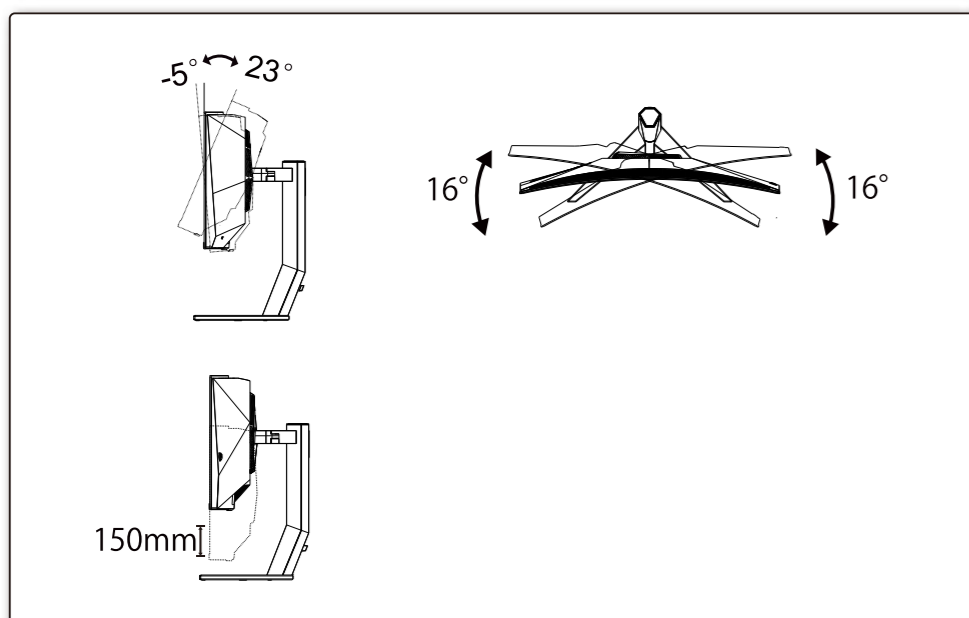

1

2

3

4

General Specification

Panel	Model Name	AG346UCD		
	Driving System	OLED		
	Viewable Image Size	86.8cm Diagonal (34" Wide Screen)		
	Pixel Pitch	0.2315mm(H) x 0.2315mm(V)		
Others	Horizontal Scan Range	30k~185KHz(HDMI) 30K~285KHz(DP)		
	Horizontal Scan Size(Maximum)	800.06mm		
	Vertical Scan Range	48~120Hz(HDMI) 48~175Hz(DP)		
	Vertical Scan Size(Maximum)	337.06mm		
	Max Resolution	3440x1440@100(HDMI) 3440x1440@175(DP)		
	Plug & Play	VESA DDC2B/CI		
	Power Source	100~240V~ 50/60Hz 2.5A		
	Power Consumption	Typical(Default Brightness And Contrast)	100W	
		Max. (Brightness =100, Contrast =100) Standby Mode	≤ 160W	≤ 0.5W
	Dimensions(with stand)	811.7x(421.5~551.2)x294.3 (WxHxD)		
Net Weight	10.82kg			
Physical Characteristics	Connector Type	HDMIx2/DP/USBx3/USB Upstream/ Earphone		
	Signal Cable Type	Detachable		
	Built-In Speaker	8Wx2		
Environmental	Temperature	Operating	0°C~40°C	
		Non-Operating	-25°C~55°C	
	Humidity	Operating	10%~85% (Non-Condensing)	
		Non-Operating	5%~93% (Non-Condensing)	
Altitude	Operating	0m~5000m (0ft~16404ft)		
	Non-Operating	0m~12192m (0ft~40000ft)		