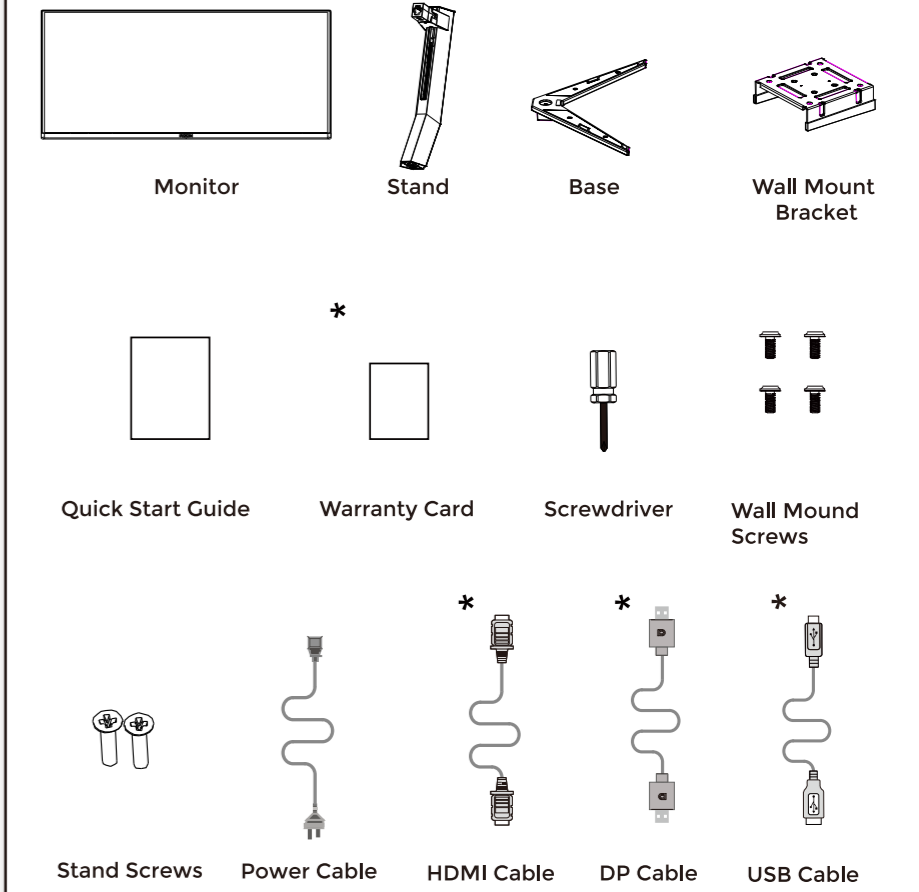

Find your product and get support

 Europe https://aoc.com/uk/support	 Россия https://aoc.com/ru/support
 Australia https://au.aoc.com/user_manual	 Hong Kong S.A.R. https://hk.aoc.com/user_manual
 中國台灣 https://tw.aoc.com/user_manual	 Indonesia https://id.aoc.com/user_manual
 日本 https://jp.aoc.com/user_manual	 한국 https://kr.aoc.com/user_manual
 Malaysia https://my.aoc.com/user_manual	 Myanmar https://mm.aoc.com/user_manual
 New Zealand https://nz.aoc.com/user_manual	 Philippines https://ph.aoc.com/user_manual

 Singapore https://sg.aoc.com/user_manual	 ประเทศไทย https://th.aoc.com/user_manual
 Việt Nam https://vn.aoc.com/user_manual	 Middle East https://me.aoc.com/user_manual
 South Africa https://za.aoc.com/user_manual	 Brasil https://aoc.portaltpv.com.br/
 India https://aoc.com/in-en/support	 US https://aoc.com/us/support
 Canada https://aoc.com/ca-en/support	

Product information for EU/UK Energy

XXXXXXXXXXXXX

AGON
PRO

Quick Start Guide

AG346UCD

www.aoc.com
©2024 AOC.All Rights Reserved

*Different according to countries/regions
Display design may differ from that illustrated

1

2

3

4

General Specification