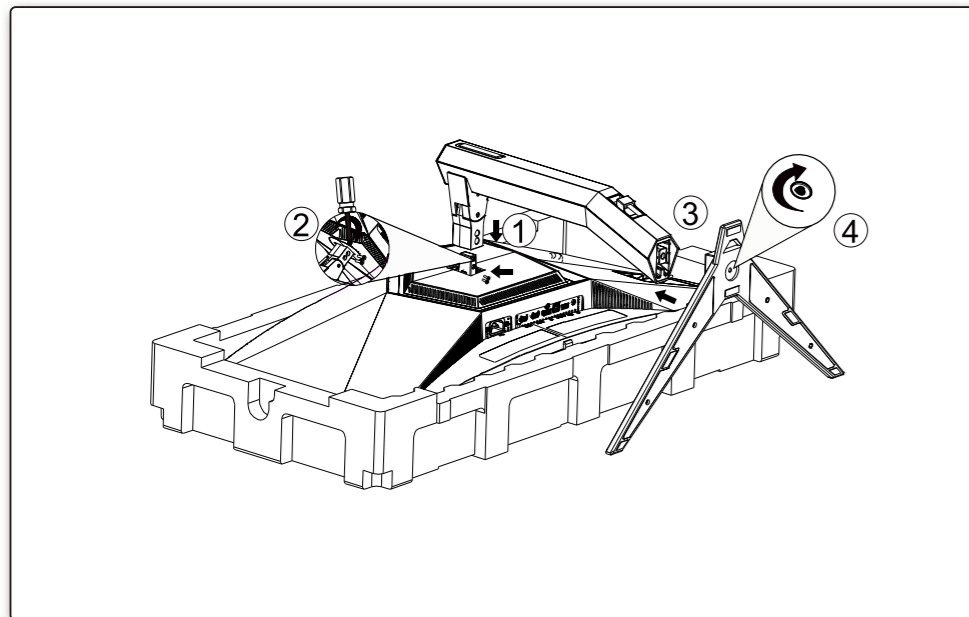

1

2

3

4

General Specification

Panel	Model Name	AG346UCD		
	Driving System	OLED		
	Viewable Image Size	86.8cm Diagonal (34" Wide Screen)		
	Pixel Pitch	0.2315mm(H) x 0.2315mm(V)		
Others	Horizontal Scan Range	30k~185KHz(HDMI) 30K~285KHz(DP)		
	Horizontal Scan Size(Maximum)	800.06mm		
	Vertical Scan Range	48~120Hz(HDMI) 48~175Hz(DP)		
	Vertical Scan Size(Maximum)	337.06mm		
	Max Resolution	3440x1440@100(HDMI) 3440x1440@175(DP)		
	Plug & Play	VESA DDC2B/CI		
	Power Source	100~240V~ 50/60Hz 2.5A		
	Power Consumption	Typical(Default Brightness And Contrast)	100W	
		Max. (Brightness =100, Contrast =100) Standby Mode	≤ 160W	≤ 0.5W
	Dimensions(with stand)	811.7x(421.5~551.2)x294.3 (WxHxD)		
Net Weight	10.82kg			
Physical Characteristics	Connector Type	HDMIx2/DP/USBx3/USB Upstream/ Earphone		
	Signal Cable Type	Detachable		
	Built-In Speaker	8Wx2		
Environmental	Temperature	Operating	0°C~40°C	
		Non-Operating	-25°C~55°C	
	Humidity	Operating	10%~85% (Non-Condensing)	
		Non-Operating	5%~93% (Non-Condensing)	
Altitude	Operating	0m~5000m (0ft~16404ft)		
	Non-Operating	0m~12192m (0ft~40000ft)		