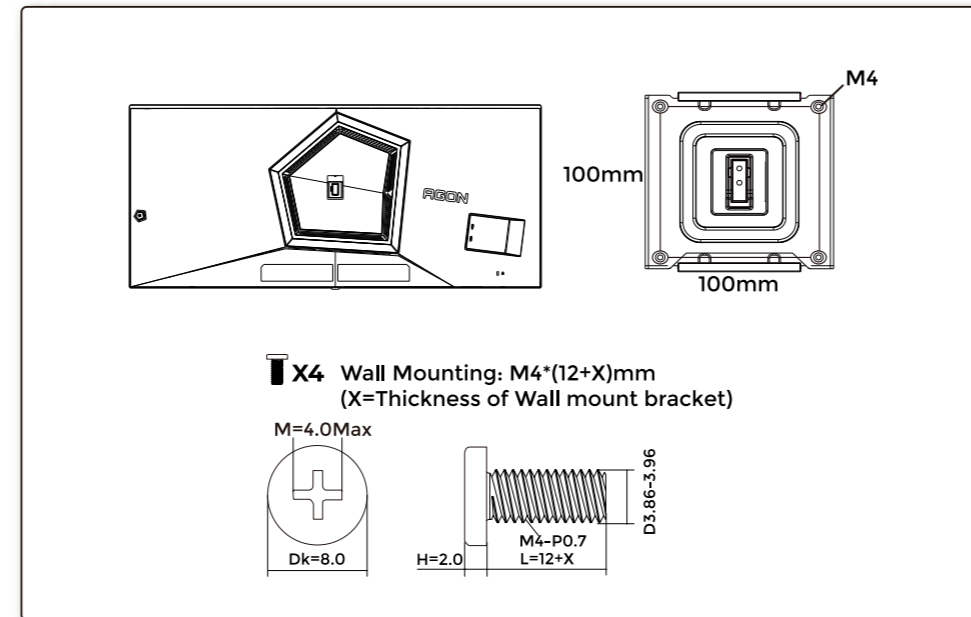

1

2

3

4

General Specification

Panel	Model Name	AG346UCD		
	Driving System	OLED		
	Viewable Image Size	86.8cm Diagonal (34" Wide Screen)		
	Pixel Pitch	0.2315mm(H) x 0.2315mm(V)		
Others	Horizontal Scan Range	30k~185KHz(HDMI) 30K~285KHz(DP)		
	Horizontal Scan Size(Maximum)	800.06mm		
	Vertical Scan Range	48~120Hz(HDMI) 48~175Hz(DP)		
	Vertical Scan Size(Maximum)	337.06mm		
	Max Resolution	3440x1440@100(HDMI) 3440x1440@175(DP)		
	Plug & Play	VESA DDC2B/CI		
	Power Source	100~240V~ 50/60Hz 2.5A		
	Power Consumption	Typical(Default Brightness And Contrast)	100W	
		Max. (Brightness =100, Contrast =100) Standby Mode	≤ 160W	≤ 0.5W
	Dimensions(with stand)	811.7x(421.5~551.2)x294.3 (WxHxD)		
Net Weight	10.82kg			
Physical Characteristics	Connector Type	HDMIx2/DP/USBx3/USB Upstream/ Earphone		
	Signal Cable Type	Detachable		
	Built-In Speaker	8Wx2		
Environmental	Temperature	Operating	0°C~40°C	
		Non-Operating	-25°C~55°C	
	Humidity	Operating	10%~85% (Non-Condensing)	
		Non-Operating	5%~93% (Non-Condensing)	
Altitude	Operating	0m~5000m (0ft~16404ft)		
	Non-Operating	0m~12192m (0ft~40000ft)		