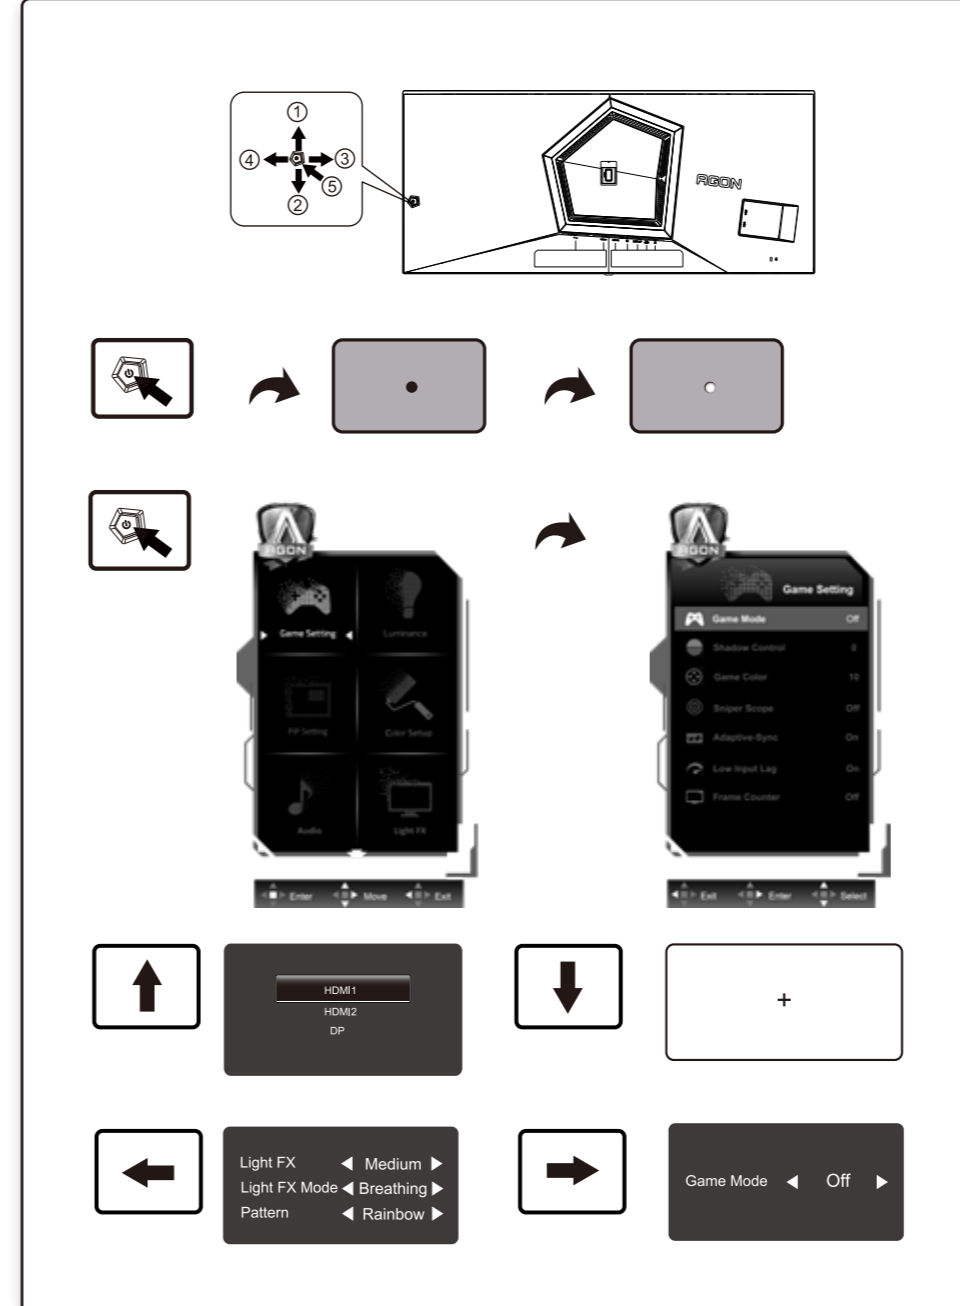

Product information for EU/UK Energy

XXXXXXXXXXXXX

AGON
PRO

Quick Start Guide

AG346UCD

www.aoc.com
©2024 AOC.All Rights Reserved

*Different according to countries/regions
Display design may differ from that illustrated

1

2

3

4

General Specification

Panel	Model Name	AG346UCD		
	Driving System	OLED		
	Viewable Image Size	86.8cm Diagonal (34" Wide Screen)		
	Pixel Pitch	0.2315mm(H) x 0.2315mm(V)		
Others	Horizontal Scan Range	30k~185KHz(HDMI) 30K~285KHz(DP)		
	Horizontal Scan Size(Maximum)	800.06mm		
	Vertical Scan Range	48~120Hz(HDMI) 48~175Hz(DP)		
	Vertical Scan Size(Maximum)	337.06mm		
	Max Resolution	3440x1440@100(HDMI) 3440x1440@175(DP)		
	Plug & Play	VESA DDC2B/CI		
	Power Source	100~240V~ 50/60Hz 2.5A		
	Power Consumption	Typical(Default Brightness And Contrast)	100W	
		Max. (Brightness =100, Contrast =100) Standby Mode	≤ 160W	≤ 0.5W
	Dimensions(with stand)	811.7x(421.5~551.2)x294.3 (WxHxD)		
Net Weight	10.82kg			
Physical Characteristics	Connector Type	HDMIx2/DP/USBx3/USB Upstream/ Earphone		
	Signal Cable Type	Detachable		
	Built-In Speaker	8Wx2		
Environmental	Temperature	Operating	0°C~40°C	
		Non-Operating	-25°C~55°C	
	Humidity	Operating	10%~85% (Non-Condensing)	
		Non-Operating	5%~93% (Non-Condensing)	
Altitude	Operating	0m~5000m (0ft~16404ft)		
	Non-Operating	0m~12192m (0ft~40000ft)		