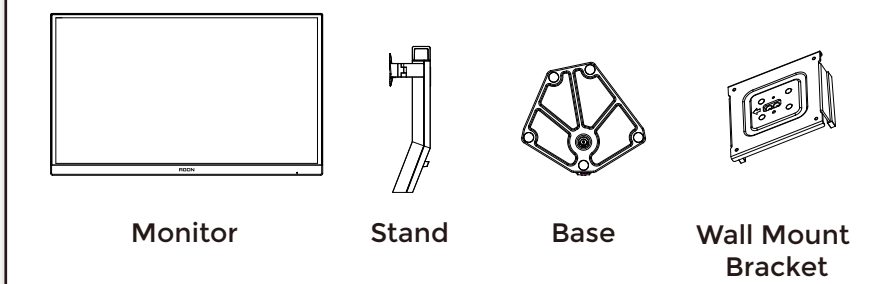

*Different according to countries/regions
Display design may differ from that illustrated

1

2

3

4

General Specification

Panel	Model Name	AG276FK		
	Driving System	TFT Color LCD		
	Viewable Image Size	68.5cm Diagonal (27" Wide Screen)		
	Pixel Pitch	0.3108mm(H) x 0.3108mm(V)		
Others	Horizontal Scan Range	30k-280kHz(HDMI) 30k-590kHz(DP)		
	Horizontal Scan Size(Maximum)	596.736mm		
	Vertical Scan Range	48-240Hz(HDMI) 48-520Hz(DP)		
	Vertical Scan Size(Maximum)	335.664mm		
	Max Resolution	1920x1080@240Hz(HDMI) 1920x1080@520Hz(DP)		
	Plug & Play	VESA DDC2B/CI		
	Power Source	20V 6.0A		
	Power Consumption	Typical(Default Brightness And Contrast)	33W	
		Max. (Brightness = 100, Contrast = 100)	≤ 101W	
		Standby Mode	≤ 0.5W	
	Dimensions(with stand)	613.7x(405.9-535.9)x240.0mm (WxHxD)		
	Net Weight	6.60kg		
Physical Characteristics	Connector Type	HDMIx2 / DPx2 / USBx2 / USB Upstream / Earphone		
	Signal Cable Type	Detachable		
	Built-In Speaker	5Wx2		
Environmental	Temperature	Operating	0°C~40°C	
		Non-Operating	-25°C~55°C	
	Humidity	Operating	10%~85% (Non-Condensing)	
		Non-Operating	5%~93% (Non-Condensing)	
Altitude	Operating	0m~5000m (0ft~16404ft)		
	Non-Operating	0m~12192m (0ft~40000ft)		