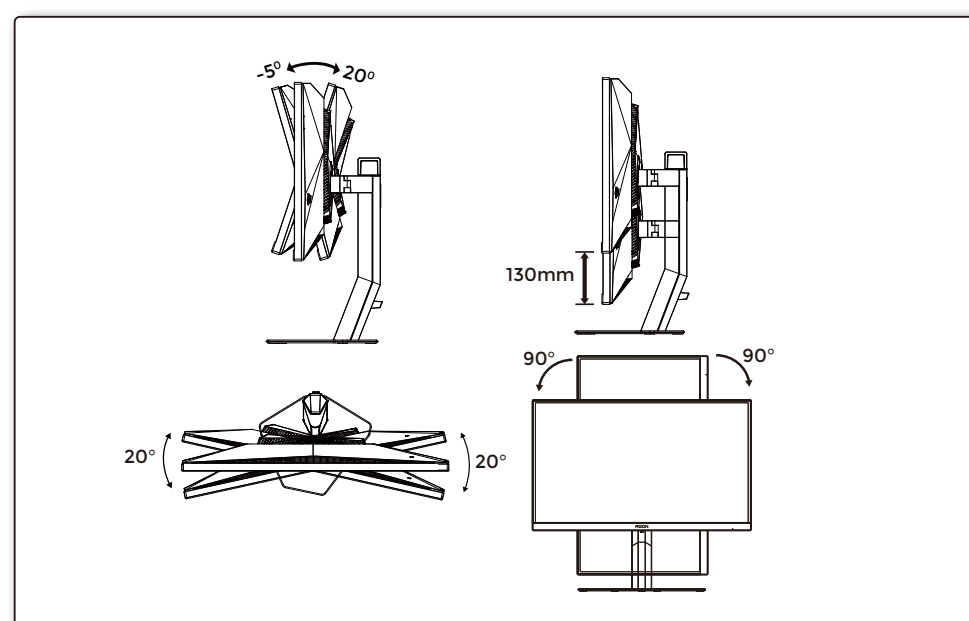

*Different according to countries/regions
Display design may differ from that illustrated

1

2

3

4

General Specification

Panel	Model Name	AG276FK		
	Driving System	TFT Color LCD		
	Viewable Image Size	68.5cm Diagonal (27" Wide Screen)		
	Pixel Pitch	0.3108mm(H) x 0.3108mm(V)		
Others	Horizontal Scan Range	30k-280kHz(HDMI) 30k-590kHz(DP)		
	Horizontal Scan Size(Maximum)	596.736mm		
	Vertical Scan Range	48-240Hz(HDMI) 48-520Hz(DP)		
	Vertical Scan Size(Maximum)	335.664mm		
	Max Resolution	1920x1080@240Hz(HDMI) 1920x1080@520Hz(DP)		
	Plug & Play	VESA DDC2B/CI		
	Power Source	20V 6.0A		
	Power Consumption	Typical(Default Brightness And Contrast)	33W	
		Max. (Brightness = 100, Contrast = 100)	≤ 101W	
		Standby Mode	≤ 0.5W	
	Dimensions(with stand)	613.7x(405.9-535.9)x240.0mm (WxHxD)		
	Net Weight	6.60kg		
Physical Characteristics	Connector Type	HDMIx2 / DPx2 / USBx2 / USB Upstream / Earphone		
	Signal Cable Type	Detachable		
	Built-In Speaker	5Wx2		
Environmental	Temperature	Operating	0°C~40°C	
		Non-Operating	-25°C~55°C	
	Humidity	Operating	10%~85% (Non-Condensing)	
		Non-Operating	5%~93% (Non-Condensing)	
Altitude	Operating	0m~5000m (0ft~16404ft)		
	Non-Operating	0m~12192m (0ft~40000ft)		