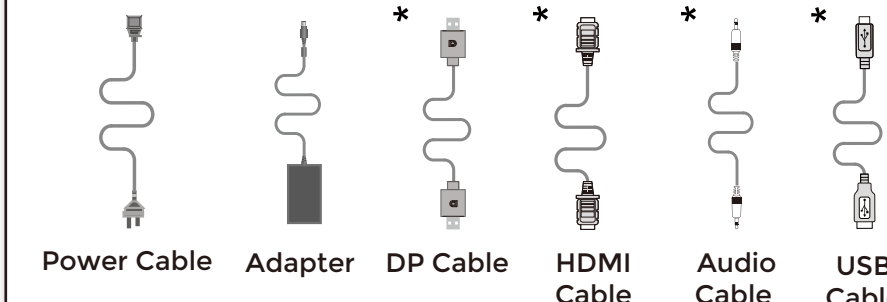

*Different according to countries/regions
Display design may differ from that illustrated

1

2

3

4

General Specification

Panel	Model Name	AG276FK		
	Driving System	TFT Color LCD		
	Viewable Image Size	68.5cm Diagonal (27" Wide Screen)		
	Pixel Pitch	0.3108mm(H) x 0.3108mm(V)		
Others	Horizontal Scan Range	30k-280kHz(HDMI) 30k-590kHz(DP)		
	Horizontal Scan Size(Maximum)	596.736mm		
	Vertical Scan Range	48-240Hz(HDMI) 48-520Hz(DP)		
	Vertical Scan Size(Maximum)	335.664mm		
	Max Resolution	1920x1080@240Hz(HDMI) 1920x1080@520Hz(DP)		
	Plug & Play	VESA DDC2B/CI		
	Power Source	20V 6.0A		
	Power Consumption	Typical(Default Brightness And Contrast)	33W	
		Max. (Brightness = 100, Contrast = 100)	≤ 101W	
		Standby Mode	≤ 0.5W	
	Dimensions(with stand)	613.7x(405.9-535.9)x240.0mm (WxHxD)		
	Net Weight	6.60kg		
Physical Characteristics	Connector Type	HDMIx2 / DPx2 / USBx2 / USB Upstream / Earphone		
	Signal Cable Type	Detachable		
	Built-In Speaker	5Wx2		
Environmental	Temperature	Operating	0°C~40°C	
		Non-Operating	-25°C~55°C	
	Humidity	Operating	10%~85% (Non-Condensing)	
		Non-Operating	5%~93% (Non-Condensing)	
Altitude	Operating	0m~5000m (0ft~16404ft)		
	Non-Operating	0m~12192m (0ft~40000ft)		