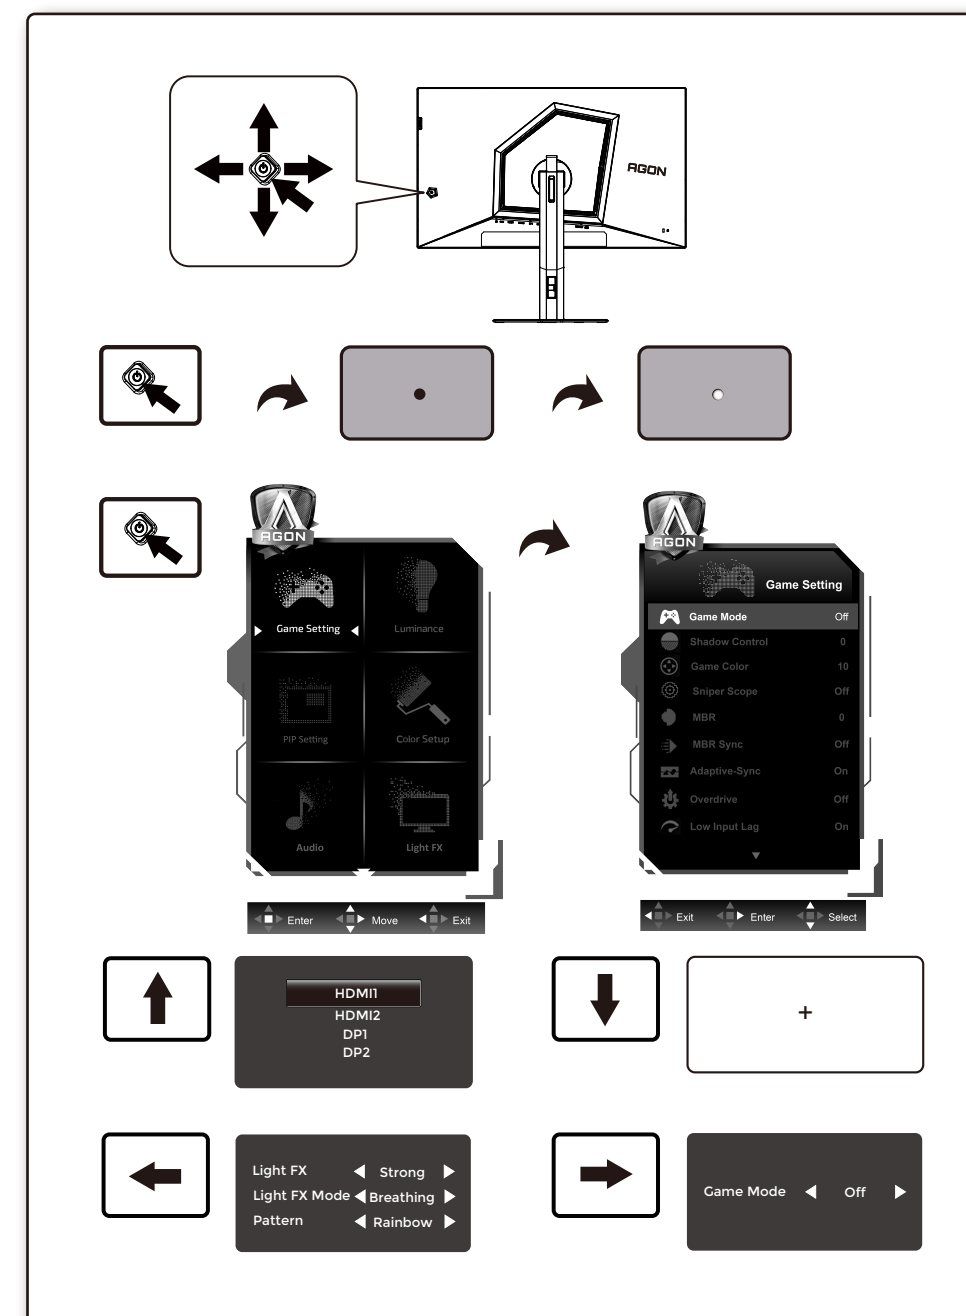

*Different according to countries/regions
Display design may differ from that illustrated

1

2

3

4

General Specification

Panel	Model Name	AG276FK		
	Driving System	TFT Color LCD		
	Viewable Image Size	68.5cm Diagonal (27" Wide Screen)		
	Pixel Pitch	0.3108mm(H) x 0.3108mm(V)		
Others	Horizontal Scan Range	30k-280kHz(HDMI) 30k-590kHz(DP)		
	Horizontal Scan Size(Maximum)	596.736mm		
	Vertical Scan Range	48-240Hz(HDMI) 48-520Hz(DP)		
	Vertical Scan Size(Maximum)	335.664mm		
	Max Resolution	1920x1080@240Hz(HDMI) 1920x1080@520Hz(DP)		
	Plug & Play	VESA DDC2B/CI		
	Power Source	20V 6.0A		
	Power Consumption	Typical(Default Brightness And Contrast)	33W	
		Max. (Brightness = 100, Contrast = 100)	≤ 101W	
		Standby Mode	≤ 0.5W	
	Dimensions(with stand)	613.7x(405.9-535.9)x240.0mm (WxHxD)		
	Net Weight	6.60kg		
Physical Characteristics	Connector Type	HDMIx2 / DPx2 / USBx2 / USB Upstream / Earphone		
	Signal Cable Type	Detachable		
	Built-In Speaker	5Wx2		
Environmental	Temperature	Operating	0°C~40°C	
		Non-Operating	-25°C~55°C	
	Humidity	Operating	10%~85% (Non-Condensing)	
		Non-Operating	5%~93% (Non-Condensing)	
Altitude	Operating	0m~5000m (0ft~16404ft)		
	Non-Operating	0m~12192m (0ft~40000ft)		