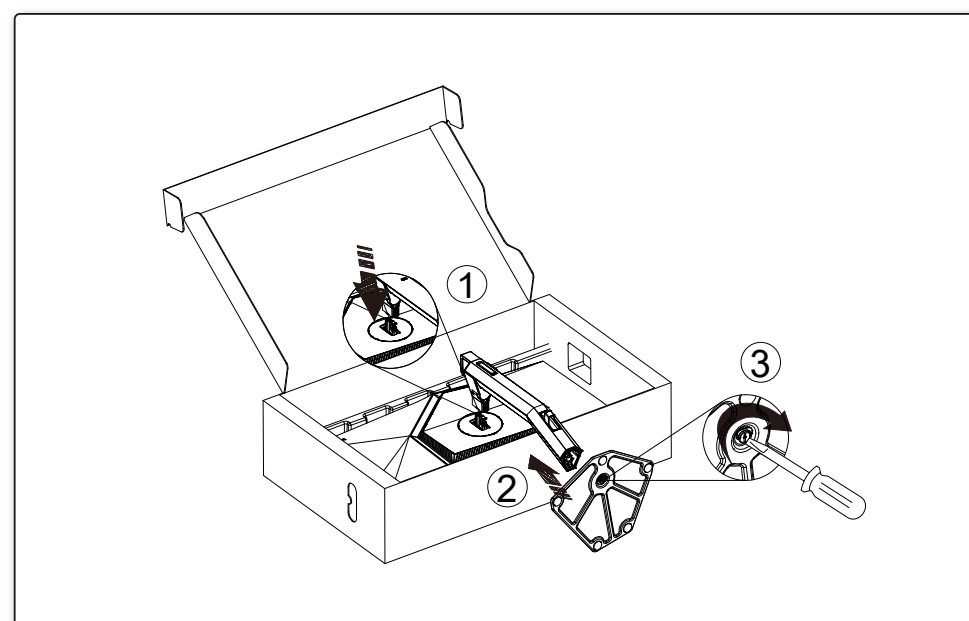

*Different according to countries/regions
Display design may differ from that illustrated

1

2

3

4

General Specification

Panel	Model Name	AG276FK		
	Driving System	TFT Color LCD		
	Viewable Image Size	68.5cm Diagonal (27" Wide Screen)		
	Pixel Pitch	0.3108mm(H) x 0.3108mm(V)		
Others	Horizontal Scan Range	30k-280kHz(HDMI) 30k-590kHz(DP)		
	Horizontal Scan Size(Maximum)	596.736mm		
	Vertical Scan Range	48-240Hz(HDMI) 48-520Hz(DP)		
	Vertical Scan Size(Maximum)	335.664mm		
	Max Resolution	1920x1080@240Hz(HDMI) 1920x1080@520Hz(DP)		
	Plug & Play	VESA DDC2B/CI		
	Power Source	20V 6.0A		
	Power Consumption	Typical(Default Brightness And Contrast)	33W	
		Max. (Brightness = 100, Contrast = 100)	≤ 101W	
		Standby Mode	≤ 0.5W	
	Dimensions(with stand)	613.7x(405.9-535.9)x240.0mm (WxHxD)		
	Net Weight	6.60kg		
Physical Characteristics	Connector Type	HDMIx2 / DPx2 / USBx2 / USB Upstream / Earphone		
	Signal Cable Type	Detachable		
	Built-In Speaker	5Wx2		
Environmental	Temperature	Operating	0°C~40°C	
		Non-Operating	-25°C~55°C	
	Humidity	Operating	10%~85% (Non-Condensing)	
		Non-Operating	5%~93% (Non-Condensing)	
Altitude	Operating	0m~5000m (0ft~16404ft)		
	Non-Operating	0m~12192m (0ft~40000ft)		