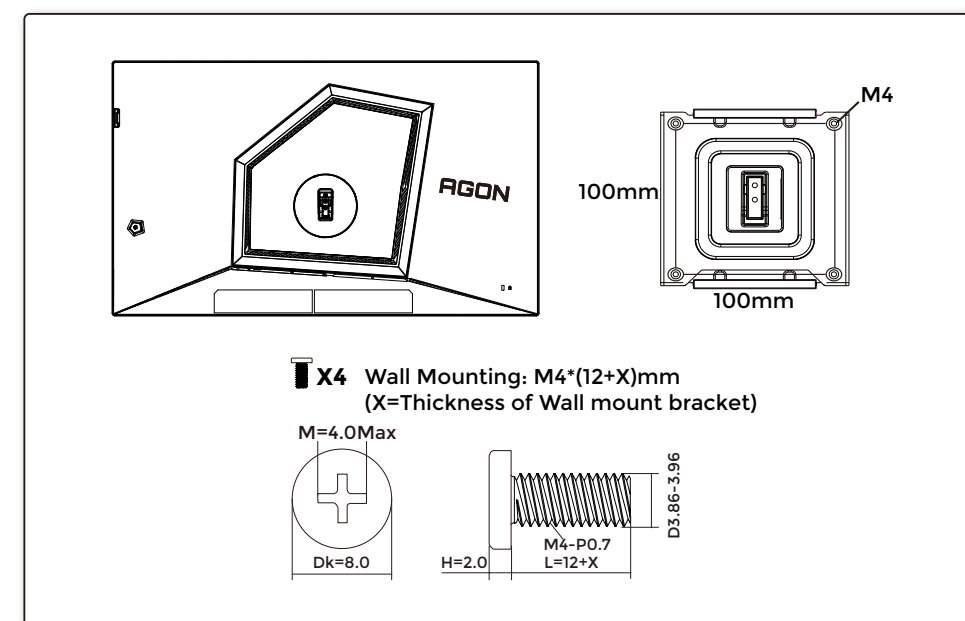

*Different according to countries/regions
Display design may differ from that illustrated

1

2

3

4

General Specification

Panel	Model Name	AG276FK		
	Driving System	TFT Color LCD		
	Viewable Image Size	68.5cm Diagonal (27" Wide Screen)		
	Pixel Pitch	0.3108mm(H) x 0.3108mm(V)		
Others	Horizontal Scan Range	30k-280kHz(HDMI) 30k-590kHz(DP)		
	Horizontal Scan Size(Maximum)	596.736mm		
	Vertical Scan Range	48-240Hz(HDMI) 48-520Hz(DP)		
	Vertical Scan Size(Maximum)	335.664mm		
	Max Resolution	1920x1080@240Hz(HDMI) 1920x1080@520Hz(DP)		
	Plug & Play	VESA DDC2B/CI		
	Power Source	20V 6.0A		
	Power Consumption	Typical(Default Brightness And Contrast)	33W	
		Max. (Brightness = 100, Contrast = 100)	≤ 101W	
		Standby Mode	≤ 0.5W	
	Dimensions(with stand)	613.7x(405.9-535.9)x240.0mm (WxHxD)		
	Net Weight	6.60kg		
Physical Characteristics	Connector Type	HDMIx2 / DPx2 / USBx2 / USB Upstream / Earphone		
	Signal Cable Type	Detachable		
	Built-In Speaker	5Wx2		
Environmental	Temperature	Operating	0°C~40°C	
		Non-Operating	-25°C~55°C	
	Humidity	Operating	10%~85% (Non-Condensing)	
		Non-Operating	5%~93% (Non-Condensing)	
Altitude	Operating	0m~5000m (0ft~16404ft)		
	Non-Operating	0m~12192m (0ft~40000ft)		