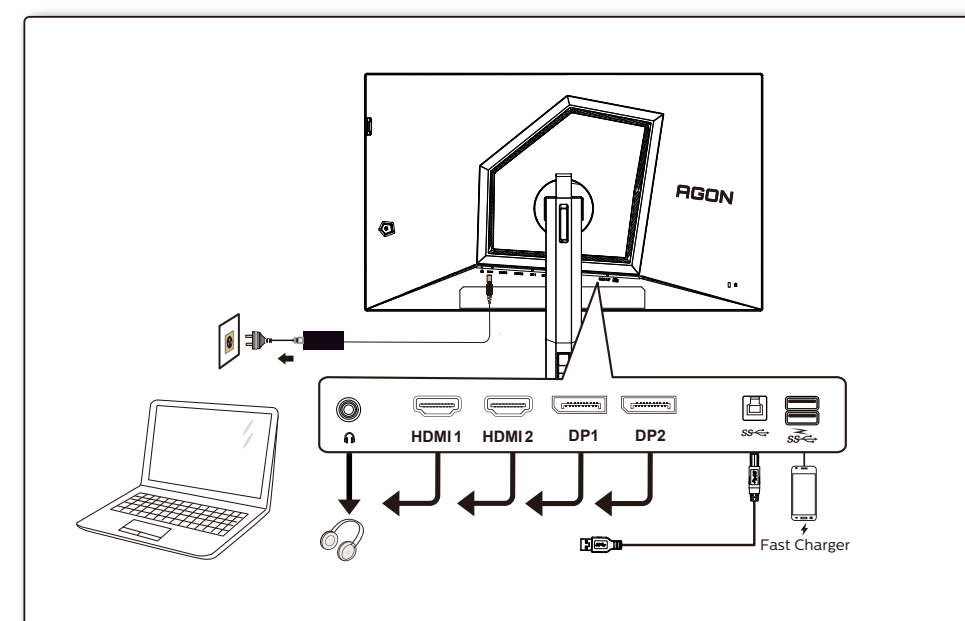

*Different according to countries/regions
Display design may differ from that illustrated

1

2

3

4

General Specification

Panel	Model Name	AG276FK		
	Driving System	TFT Color LCD		
	Viewable Image Size	68.5cm Diagonal (27" Wide Screen)		
	Pixel Pitch	0.3108mm(H) x 0.3108mm(V)		
Others	Horizontal Scan Range	30k-280kHz(HDMI) 30k-590kHz(DP)		
	Horizontal Scan Size(Maximum)	596.736mm		
	Vertical Scan Range	48-240Hz(HDMI) 48-520Hz(DP)		
	Vertical Scan Size(Maximum)	335.664mm		
	Max Resolution	1920x1080@240Hz(HDMI) 1920x1080@520Hz(DP)		
	Plug & Play	VESA DDC2B/CI		
	Power Source	20V 6.0A		
	Power Consumption	Typical(Default Brightness And Contrast)	33W	
		Max. (Brightness = 100, Contrast = 100)	≤ 101W	
		Standby Mode	≤ 0.5W	
	Dimensions(with stand)	613.7x(405.9-535.9)x240.0mm (WxHxD)		
	Net Weight	6.60kg		
Physical Characteristics	Connector Type	HDMIx2 / DPx2 / USBx2 / USB Upstream / Earphone		
	Signal Cable Type	Detachable		
	Built-In Speaker	5Wx2		
Environmental	Temperature	Operating	0°C~40°C	
		Non-Operating	-25°C~55°C	
	Humidity	Operating	10%~85% (Non-Condensing)	
		Non-Operating	5%~93% (Non-Condensing)	
Altitude	Operating	0m~5000m (0ft~16404ft)		
	Non-Operating	0m~12192m (0ft~40000ft)		