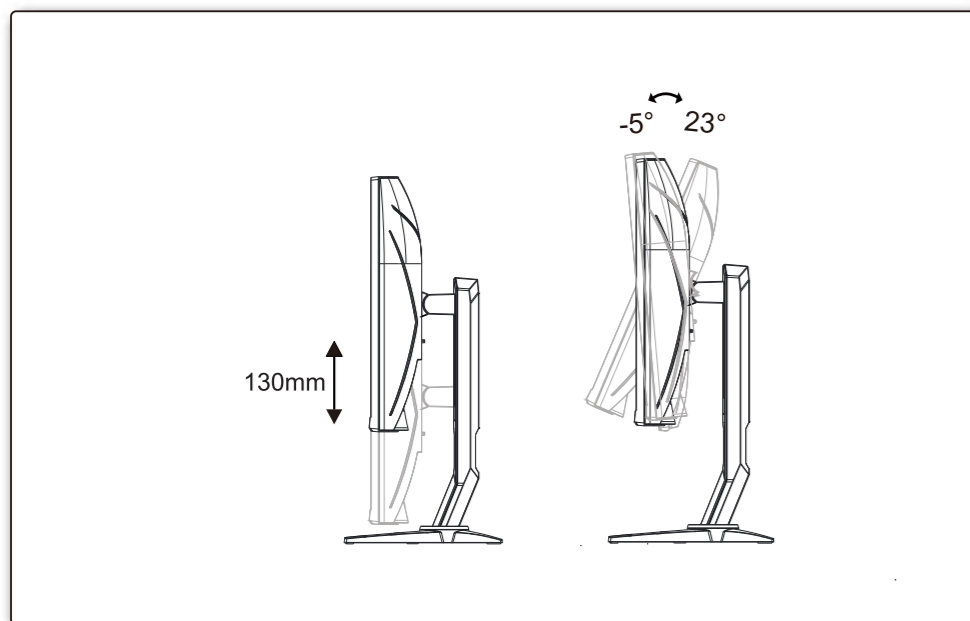

***Different according to countries/regions**
Display design may differ from that illustrated

1

2

3

4

General Specification

Panel	Model Name	CU34G2XPD/BK		
	Driving System	TFT Color LCD		
	Viewable Image Size	86.36cm Diagonal(34" Wide Screen)		
	Pixel Pitch	0.23175mm(H) x 0.23175mm(V)		
Others	Horizontal Scan Range	30k-160kHz(HDMI) 30k-270kHz(DP)		
	Horizontal Scan Size(Maximum)	797.22mm		
	Vertical Scan Range	48-120Hz(HDMI) 48-180Hz(DP)		
	Vertical Scan Size(Maximum)	333.72mm		
	Max Resolution	3440x1440@100Hz(HDMI) 3440x1440@180Hz(DP)		
	Plug & Play	VESA DDC2B/CI		
	Power Source	100-240V~, 50/60Hz, 1.5A		
	Power Consumption	Typical(Default Brightness And Contrast)	59W	
		Max. (Brightness = 100, Contrast = 100)	≤120W	
		Standby Mode	≤ 0.5W	
Physical Characteristics	Dimensions(with stand)	808.3x(398.2~528.2)x237.4mm (WxHxD)		
	Net Weight	8.02kg		
Environmental	Temperature	Operating	0°C~40°C	
		Non-Operating	-25°C~55°C	
Humidity	Operating	10%~85% (Non-Condensing)		
	Non-Operating	5%~93% (Non-Condensing)		
Altitude	Operating	0m~5000m (0ft~16404ft)		
	Non-Operating	0m~12192m (0ft~40000ft)		