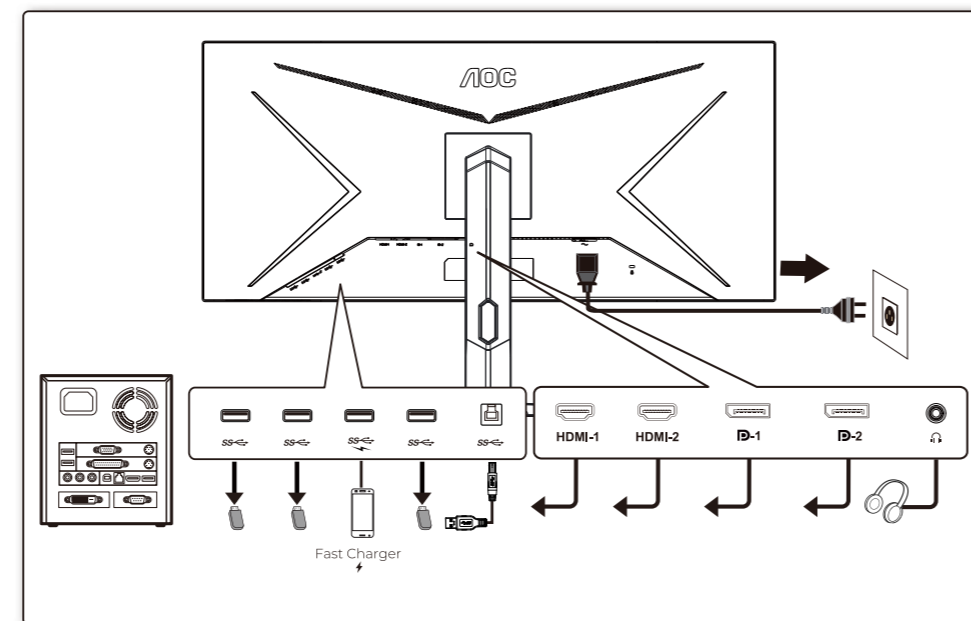

***Different according to countries/regions**
Display design may differ from that illustrated

1

2

3

4

General Specification

Panel	Model Name	CU34G2XPD/BK		
	Driving System	TFT Color LCD		
	Viewable Image Size	86.36cm Diagonal(34" Wide Screen)		
	Pixel Pitch	0.23175mm(H) x 0.23175mm(V)		
Others	Horizontal Scan Range	30k-160kHz(HDMI) 30k-270kHz(DP)		
	Horizontal Scan Size(Maximum)	797.22mm		
	Vertical Scan Range	48-120Hz(HDMI) 48-180Hz(DP)		
	Vertical Scan Size(Maximum)	333.72mm		
	Max Resolution	3440x1440@100Hz(HDMI) 3440x1440@180Hz(DP)		
	Plug & Play	VESA DDC2B/CI		
	Power Source	100-240V~, 50/60Hz, 1.5A		
	Power Consumption	Typical(Default Brightness And Contrast)	59W	
		Max. (Brightness = 100, Contrast = 100)	≤120W	
		Standby Mode	≤ 0.5W	
Physical Characteristics	Dimensions(with stand)	808.3x(398.2~528.2)x237.4mm (WxHxD)		
	Net Weight	8.02kg		
Environmental	Temperature	Operating	0°C~40°C	
		Non-Operating	-25°C~55°C	
Humidity	Operating	10%~85% (Non-Condensing)		
	Non-Operating	5%~93% (Non-Condensing)		
Altitude	Operating	0m~5000m (0ft~16404ft)		
	Non-Operating	0m~12192m (0ft~40000ft)		