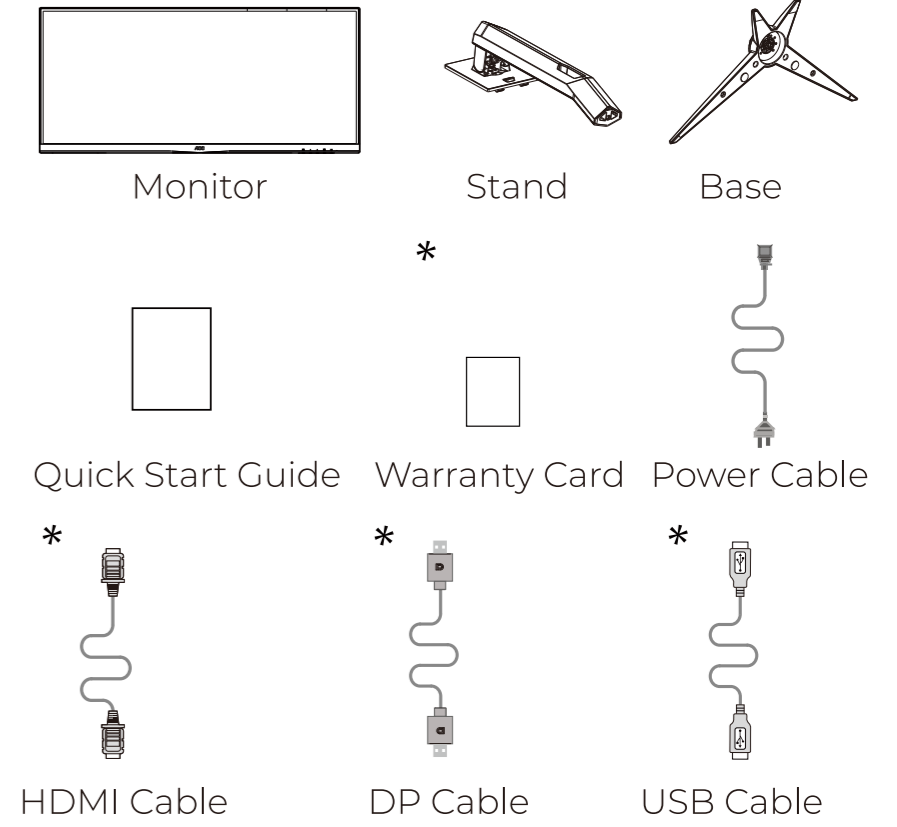

***Different according to countries/regions**
Display design may differ from that illustrated

1

2

3

4

General Specification

Panel	Model Name	CU34G2XPD/BK		
	Driving System	TFT Color LCD		
	Viewable Image Size	86.36cm Diagonal(34" Wide Screen)		
	Pixel Pitch	0.23175mm(H) x 0.23175mm(V)		
Others	Horizontal Scan Range	30k-160kHz(HDMI) 30k-270kHz(DP)		
	Horizontal Scan Size(Maximum)	797.22mm		
	Vertical Scan Range	48-120Hz(HDMI) 48-180Hz(DP)		
	Vertical Scan Size(Maximum)	333.72mm		
	Max Resolution	3440x1440@100Hz(HDMI) 3440x1440@180Hz(DP)		
	Plug & Play	VESA DDC2B/CI		
	Power Source	100-240V~, 50/60Hz, 1.5A		
	Power Consumption	Typical(Default Brightness And Contrast)	59W	
		Max. (Brightness = 100, Contrast = 100)	≤120W	
		Standby Mode	≤ 0.5W	
Physical Characteristics	Dimensions(with stand)	808.3x(398.2~528.2)x237.4mm (WxHxD)		
	Net Weight	8.02kg		
Environmental	Temperature	Operating	0°C~40°C	
		Non-Operating	-25°C~55°C	
Humidity	Operating	10%~85% (Non-Condensing)		
	Non-Operating	5%~93% (Non-Condensing)		
Altitude	Operating	0m~5000m (0ft~16404ft)		
	Non-Operating	0m~12192m (0ft~40000ft)		