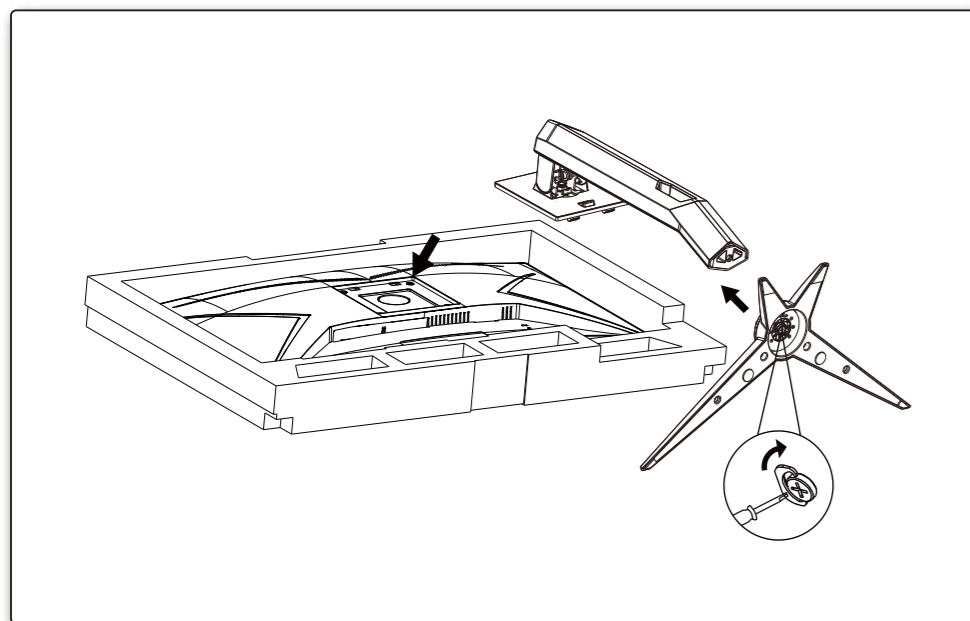

***Different according to countries/regions**
Display design may differ from that illustrated

1

2

3

4

General Specification

Panel	Model Name	CU34G2XPD/BK		
	Driving System	TFT Color LCD		
	Viewable Image Size	86.36cm Diagonal(34" Wide Screen)		
	Pixel Pitch	0.23175mm(H) x 0.23175mm(V)		
Others	Horizontal Scan Range	30k-160kHz(HDMI) 30k-270kHz(DP)		
	Horizontal Scan Size(Maximum)	797.22mm		
	Vertical Scan Range	48-120Hz(HDMI) 48-180Hz(DP)		
	Vertical Scan Size(Maximum)	333.72mm		
	Max Resolution	3440x1440@100Hz(HDMI) 3440x1440@180Hz(DP)		
	Plug & Play	VESA DDC2B/CI		
	Power Source	100-240V~, 50/60Hz, 1.5A		
	Power Consumption	Typical(Default Brightness And Contrast)	59W	
		Max. (Brightness = 100, Contrast = 100)	≤120W	
		Standby Mode	≤ 0.5W	
Physical Characteristics	Dimensions(with stand)	808.3x(398.2~528.2)x237.4mm (WxHxD)		
	Net Weight	8.02kg		
Environmental	Temperature	Operating	0°C~40°C	
		Non-Operating	-25°C~55°C	
Humidity	Operating	10%~85% (Non-Condensing)		
	Non-Operating	5%~93% (Non-Condensing)		
Altitude	Operating	0m~5000m (0ft~16404ft)		
	Non-Operating	0m~12192m (0ft~40000ft)		