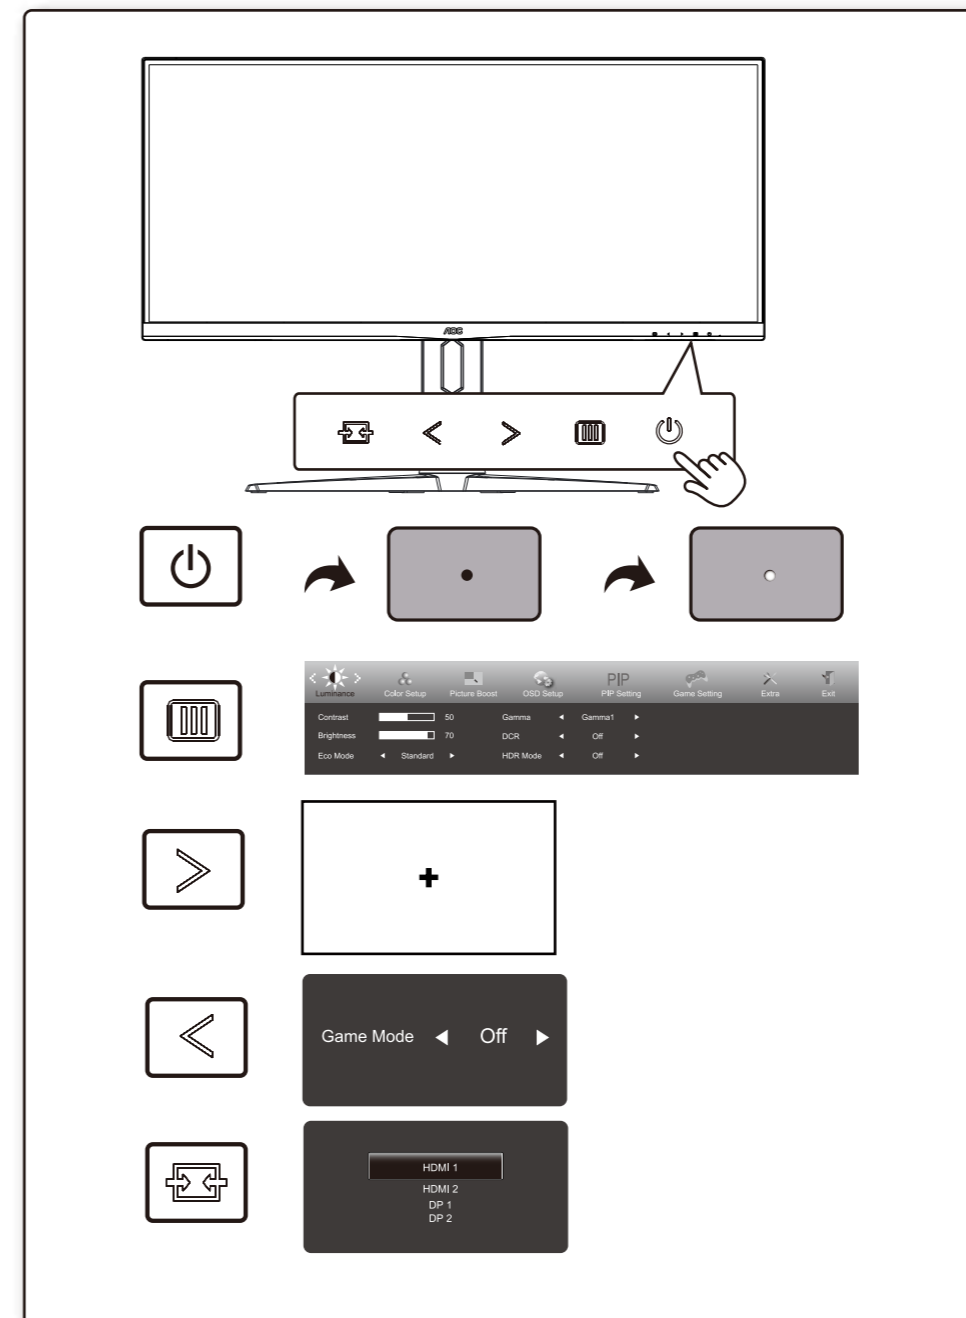

***Different according to countries/regions**
Display design may differ from that illustrated

1

2

3

4

General Specification

Panel	Model Name	CU34G2XPD/BK		
	Driving System	TFT Color LCD		
	Viewable Image Size	86.36cm Diagonal(34" Wide Screen)		
	Pixel Pitch	0.23175mm(H) x 0.23175mm(V)		
Others	Horizontal Scan Range	30k-160kHz(HDMI) 30k-270kHz(DP)		
	Horizontal Scan Size(Maximum)	797.22mm		
	Vertical Scan Range	48-120Hz(HDMI) 48-180Hz(DP)		
	Vertical Scan Size(Maximum)	333.72mm		
	Max Resolution	3440x1440@100Hz(HDMI) 3440x1440@180Hz(DP)		
	Plug & Play	VESA DDC2B/CI		
	Power Source	100-240V~, 50/60Hz, 1.5A		
	Power Consumption	Typical(Default Brightness And Contrast)	59W	
		Max. (Brightness = 100, Contrast = 100)	≤120W	
		Standby Mode	≤ 0.5W	
Physical Characteristics	Dimensions(with stand)	808.3x(398.2~528.2)x237.4mm (WxHxD)		
	Net Weight	8.02kg		
Environmental	Temperature	Operating	0°C~40°C	
		Non-Operating	-25°C~55°C	
Humidity	Operating	10%~85% (Non-Condensing)		
	Non-Operating	5%~93% (Non-Condensing)		
Altitude	Operating	0m~5000m (0ft~16404ft)		
	Non-Operating	0m~12192m (0ft~40000ft)		