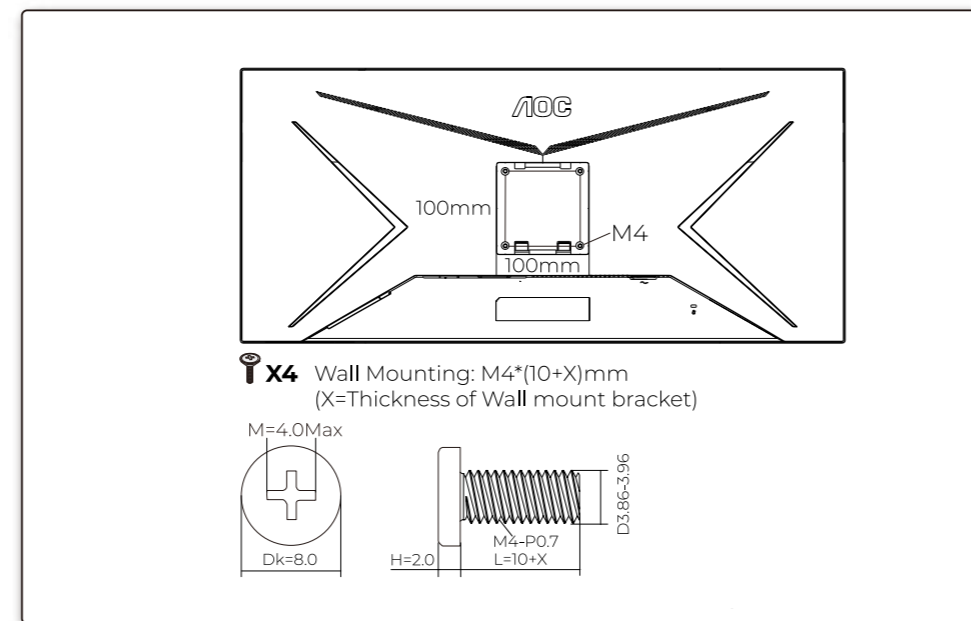

***Different according to countries/regions**
Display design may differ from that illustrated

1

2

3

4

General Specification

Panel	Model Name	CU34G2XPD/BK		
	Driving System	TFT Color LCD		
	Viewable Image Size	86.36cm Diagonal(34" Wide Screen)		
	Pixel Pitch	0.23175mm(H) x 0.23175mm(V)		
Others	Horizontal Scan Range	30k-160kHz(HDMI) 30k-270kHz(DP)		
	Horizontal Scan Size(Maximum)	797.22mm		
	Vertical Scan Range	48-120Hz(HDMI) 48-180Hz(DP)		
	Vertical Scan Size(Maximum)	333.72mm		
	Max Resolution	3440x1440@100Hz(HDMI) 3440x1440@180Hz(DP)		
	Plug & Play	VESA DDC2B/CI		
	Power Source	100-240V~, 50/60Hz, 1.5A		
	Power Consumption	Typical(Default Brightness And Contrast)	59W	
		Max. (Brightness = 100, Contrast = 100)	≤120W	
		Standby Mode	≤ 0.5W	
Physical Characteristics	Dimensions(with stand)	808.3x(398.2~528.2)x237.4mm (WxHxD)		
	Net Weight	8.02kg		
Environmental	Temperature	Operating	0°C~40°C	
		Non-Operating	-25°C~55°C	
Humidity	Operating	10%~85% (Non-Condensing)		
	Non-Operating	5%~93% (Non-Condensing)		
Altitude	Operating	0m~5000m (0ft~16404ft)		
	Non-Operating	0m~12192m (0ft~40000ft)		