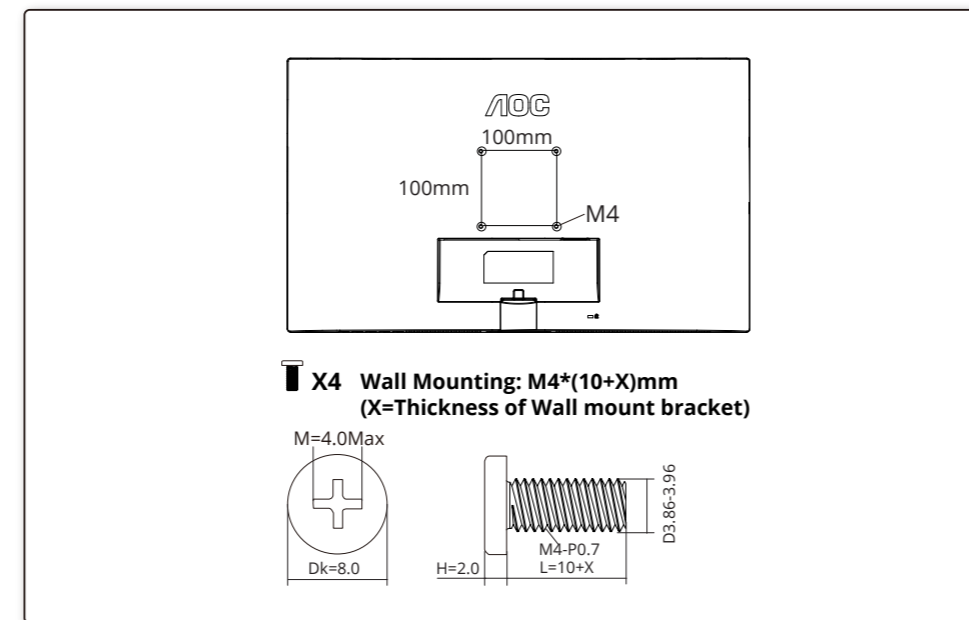

3

4

General Specification

Panel	Model Name	U27B3CF	
	Driving System	TFT Color LCD	
	Viewable Image Size	68.5cm Diagonal (27" Wide Screen)	
	Pixel Pitch	0.1554mm(H) x 0.1554mm(V)	
Others	Horizontal Scan Range	30k~140kHz	
	Horizontal Scan Size(Maximum)	596.736mm	
	Vertical Scan Range	40-60Hz	
	Vertical Scan Size(Maximum)	335.664mm	
	Max Resolution	3840x2160@60Hz	
	Plug & Play	VESA DDC2B/CI	
	Power Source	100-240V~ 50/60Hz 1.5A	
Power Consumption	Typical (Default Brightness And Contrast)	28W	
	Max. (Brightness =100, Contrast =100)	≤ 140W	
	Standby Mode	≤ 0.3W	
Dimensions(with stand)	614.0x(407.9~517.9)x229.8mm (WxHxD)		
Net Weight	5.64kg		
Physical Characteristics	Connector Type	HDMIx2/USBx2/USB C/Earphone	
	Signal Cable Type	Detachable	
	Built-In Speaker	2Wx2	
Environmental	Temperature	Operating	0°C~40°C
		Non-Operating	-25°C~55°C
	Humidity	Operating	10%~85% (Non-Condensing)
		Non-Operating	5%~93% (Non-Condensing)
Altitude	Operating	0m~5000m (0ft~16404ft)	
	Non-Operating	0m~12192m (0ft~40000ft)	