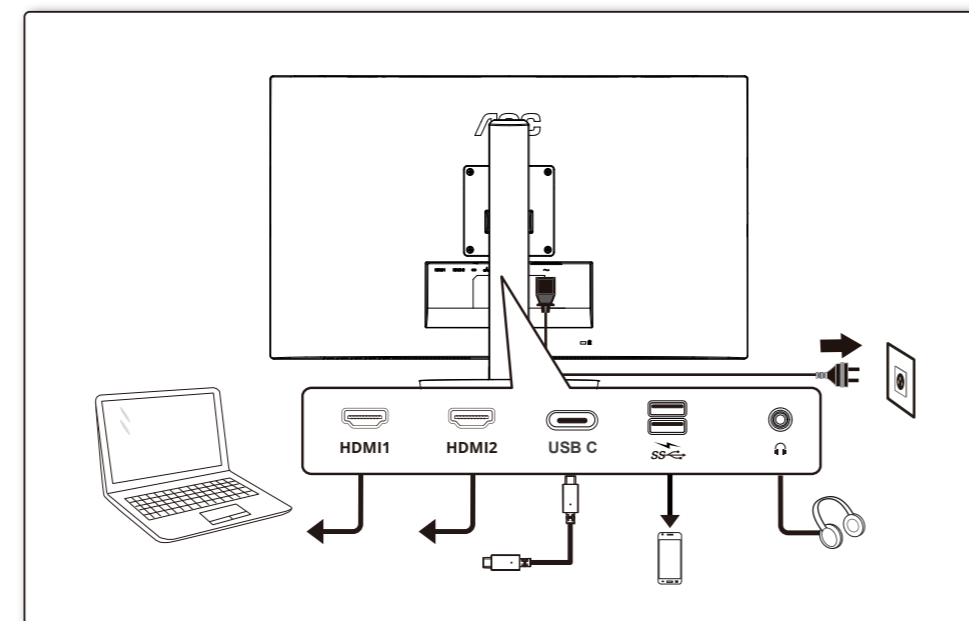

Find your product and get support

AOC

Quick Start Guide

U27B3CF

www.aoc.com
©2024 AOC.All Rights Reserved

*Different according to countries/regions
Display design may differ from that illustrated

1

2

3

4

General Specification

Panel	Model Name	U27B3CF	
	Driving System	TFT Color LCD	
	Viewable Image Size	68.5cm Diagonal (27" Wide Screen)	
	Pixel Pitch	0.1554mm(H) x 0.1554mm(V)	
Others	Horizontal Scan Range	30k~140kHz	
	Horizontal Scan Size(Maximum)	596.736mm	
	Vertical Scan Range	40-60Hz	
	Vertical Scan Size(Maximum)	335.664mm	
	Max Resolution	3840x2160@60Hz	
	Plug & Play	VESA DDC2B/CI	
	Power Source	100-240V~ 50/60Hz 1.5A	
Power Consumption	Typical (Default Brightness And Contrast)	28W	
	Max. (Brightness =100, Contrast =100)	≤ 140W	
	Standby Mode	≤ 0.3W	
Dimensions(with stand)	614.0x(407.9~517.9)x229.8mm (WxHxD)		
Net Weight	5.64kg		
Physical Characteristics	Connector Type	HDMIx2/USBx2/USB C/Earphone	
	Signal Cable Type	Detachable	
	Built-In Speaker	2Wx2	
Environmental	Temperature	Operating	0°C~40°C
		Non-Operating	-25°C~55°C
	Humidity	Operating	10%~85% (Non-Condensing)
		Non-Operating	5%~93% (Non-Condensing)
Altitude	Operating	0m~5000m (0ft~16404ft)	
	Non-Operating	0m~12192m (0ft~40000ft)	