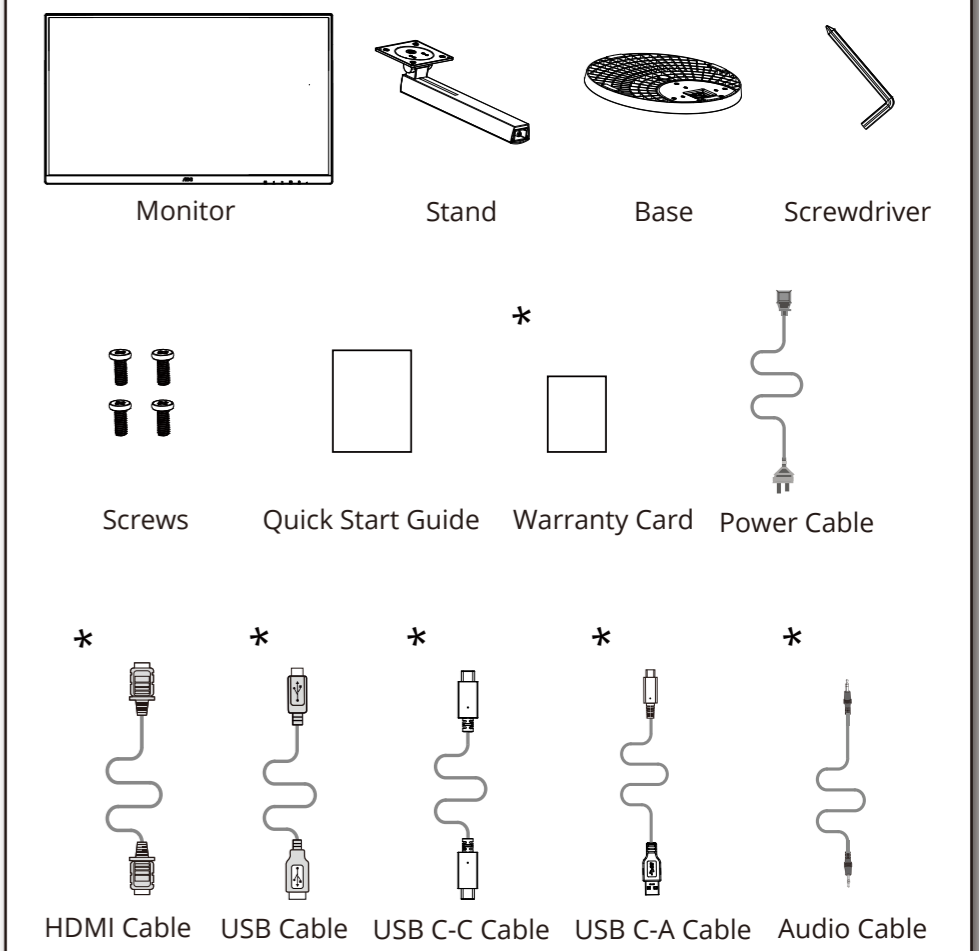

Find your product and get support

AOC

Quick Start Guide

U27B3CF

www.aoc.com
©2024 AOC.All Rights Reserved

*Different according to countries/regions
Display design may differ from that illustrated

1

2

3

4

General Specification

Panel	Model Name	U27B3CF	
	Driving System	TFT Color LCD	
	Viewable Image Size	68.5cm Diagonal (27" Wide Screen)	
	Pixel Pitch	0.1554mm(H) x 0.1554mm(V)	
Others	Horizontal Scan Range	30k~140kHz	
	Horizontal Scan Size(Maximum)	596.736mm	
	Vertical Scan Range	40-60Hz	
	Vertical Scan Size(Maximum)	335.664mm	
	Max Resolution	3840x2160@60Hz	
	Plug & Play	VESA DDC2B/CI	
	Power Source	100-240V~ 50/60Hz 1.5A	
Power Consumption	Typical (Default Brightness And Contrast)	28W	
	Max. (Brightness =100, Contrast =100)	≤ 140W	
	Standby Mode	≤ 0.3W	
Dimensions(with stand)	614.0x(407.9~517.9)x229.8mm (WxHxD)		
Net Weight	5.64kg		
Physical Characteristics	Connector Type	HDMIx2/USBx2/USB C/Earphone	
	Signal Cable Type	Detachable	
	Built-In Speaker	2Wx2	
Environmental	Temperature	Operating	0°C~40°C
		Non-Operating	-25°C~55°C
	Humidity	Operating	10%~85% (Non-Condensing)
		Non-Operating	5%~93% (Non-Condensing)
Altitude	Operating	0m~5000m (0ft~16404ft)	
	Non-Operating	0m~12192m (0ft~40000ft)	