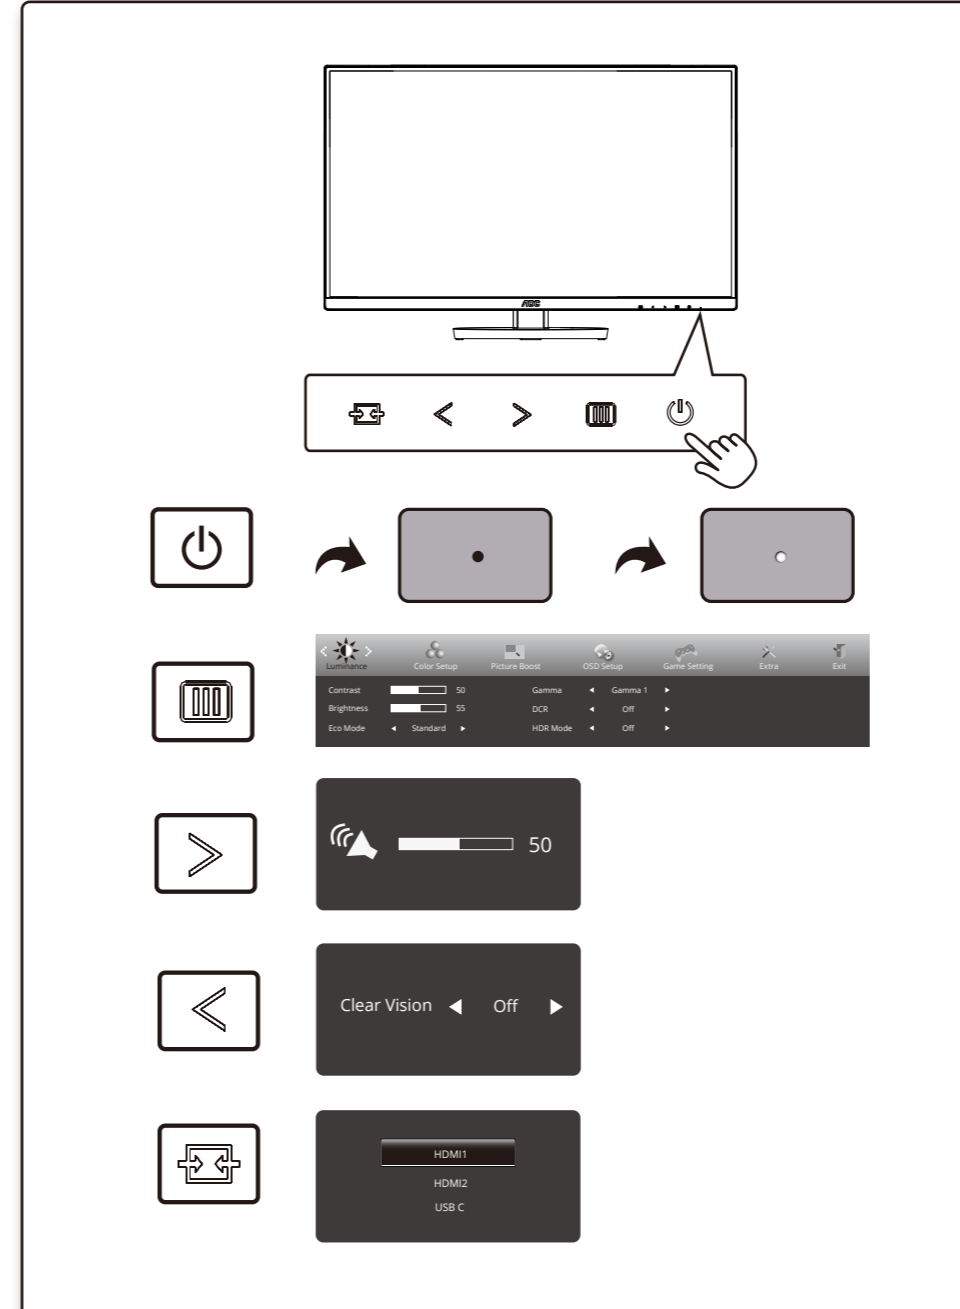

Find your product and get support

AOC

Quick Start Guide

U27B3CF

www.aoc.com
©2024 AOC.All Rights Reserved

*Different according to countries/regions
Display design may differ from that illustrated

1

2

3

4

General Specification

Panel	Model Name	U27B3CF	
	Driving System	TFT Color LCD	
	Viewable Image Size	68.5cm Diagonal (27" Wide Screen)	
	Pixel Pitch	0.1554mm(H) x 0.1554mm(V)	
Others	Horizontal Scan Range	30k~140kHz	
	Horizontal Scan Size(Maximum)	596.736mm	
	Vertical Scan Range	40-60Hz	
	Vertical Scan Size(Maximum)	335.664mm	
	Max Resolution	3840x2160@60Hz	
	Plug & Play	VESA DDC2B/CI	
	Power Source	100-240V~ 50/60Hz 1.5A	
Power Consumption	Typical (Default Brightness And Contrast)	28W	
	Max. (Brightness =100, Contrast =100)	≤ 140W	
	Standby Mode	≤ 0.3W	
Dimensions(with stand)	614.0x(407.9~517.9)x229.8mm (WxHxD)		
Net Weight	5.64kg		
Physical Characteristics	Connector Type	HDMIx2/USBx2/USB C/Earphone	
	Signal Cable Type	Detachable	
	Built-In Speaker	2Wx2	
Environmental	Temperature	Operating	0°C~40°C
		Non-Operating	-25°C~55°C
	Humidity	Operating	10%~85% (Non-Condensing)
		Non-Operating	5%~93% (Non-Condensing)
Altitude	Operating	0m~5000m (0ft~16404ft)	
	Non-Operating	0m~12192m (0ft~40000ft)	