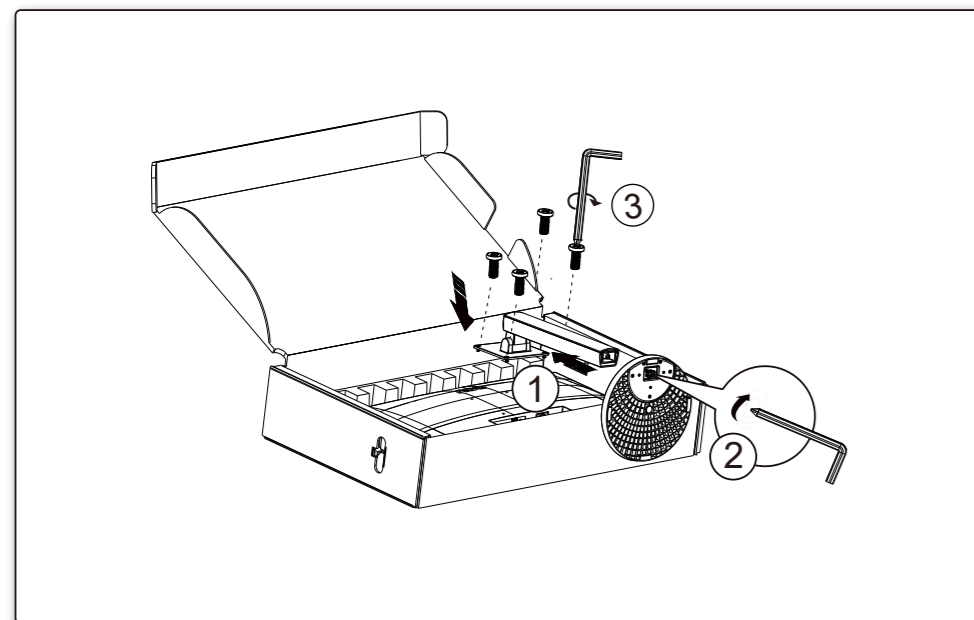

Find your product and get support

AOC

Quick Start Guide

U27B3CF

www.aoc.com
©2024 AOC.All Rights Reserved

*Different according to countries/regions
Display design may differ from that illustrated

1

2

3

4

General Specification

Panel	Model Name	U27B3CF	
	Driving System	TFT Color LCD	
	Viewable Image Size	68.5cm Diagonal (27" Wide Screen)	
	Pixel Pitch	0.1554mm(H) x 0.1554mm(V)	
Others	Horizontal Scan Range	30k~140kHz	
	Horizontal Scan Size(Maximum)	596.736mm	
	Vertical Scan Range	40-60Hz	
	Vertical Scan Size(Maximum)	335.664mm	
	Max Resolution	3840x2160@60Hz	
	Plug & Play	VESA DDC2B/CI	
	Power Source	100-240V~ 50/60Hz 1.5A	
Power Consumption	Typical (Default Brightness And Contrast)	28W	
	Max. (Brightness =100, Contrast =100)	≤ 140W	
	Standby Mode	≤ 0.3W	
Dimensions(with stand)	614.0x(407.9~517.9)x229.8mm (WxHxD)		
Net Weight	5.64kg		
Physical Characteristics	Connector Type	HDMIx2/USBx2/USB C/Earphone	
	Signal Cable Type	Detachable	
	Built-In Speaker	2Wx2	
Environmental	Temperature	Operating	0°C~40°C
		Non-Operating	-25°C~55°C
	Humidity	Operating	10%~85% (Non-Condensing)
		Non-Operating	5%~93% (Non-Condensing)
Altitude	Operating	0m~5000m (0ft~16404ft)	
	Non-Operating	0m~12192m (0ft~40000ft)	