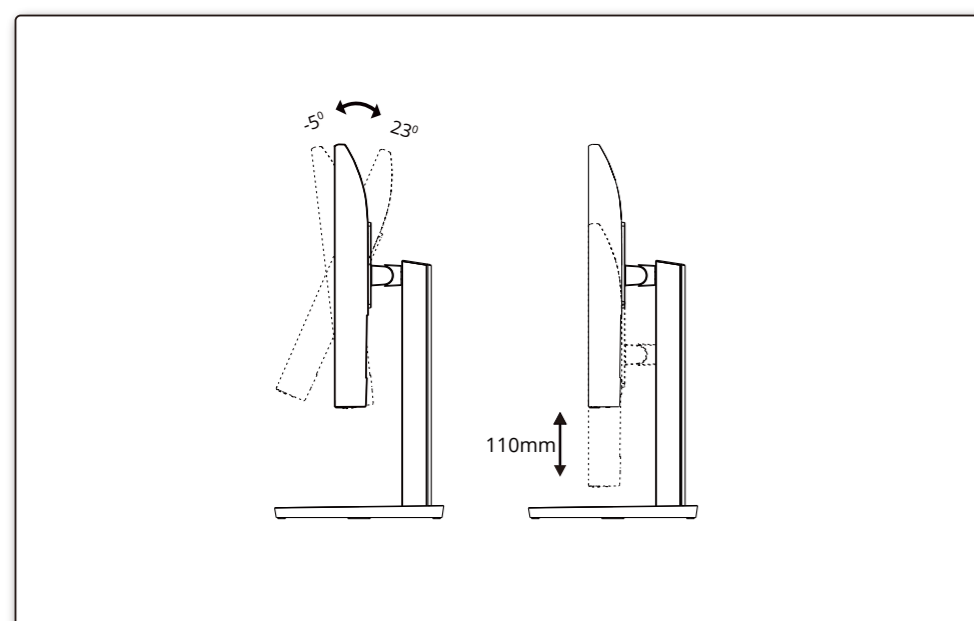

*Different according to countries/regions
Display design may differ from that illustrated

1