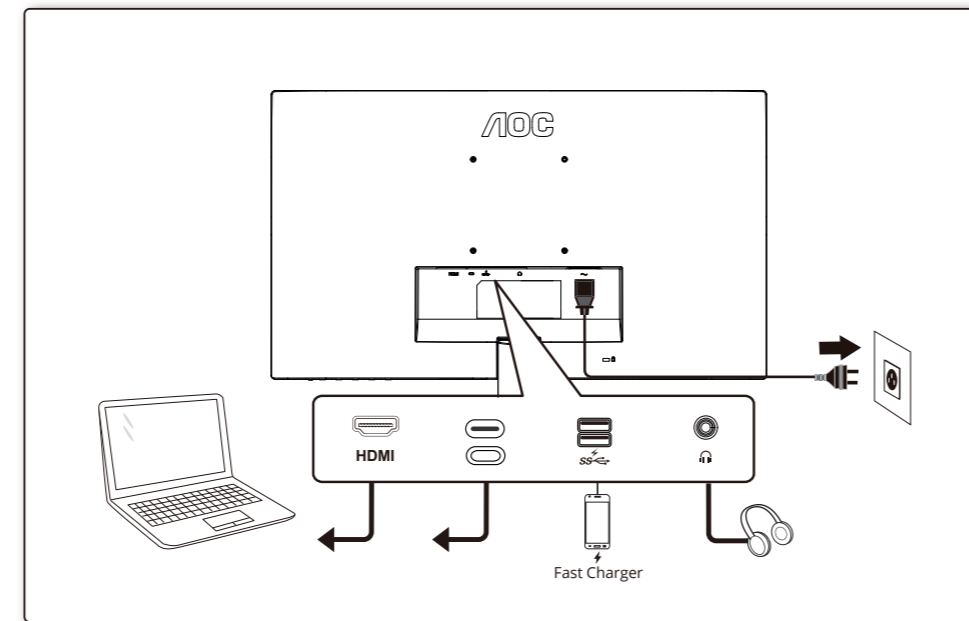

Find your product and get support

AOC

Quick Start Guide

24B3CA2

www.aoc.com
©2023 AOC.All Rights Reserved

*Different according to countries/regions
Display design may differ from that illustrated

1

2

3

4

General Specification

Panel	Model Name	24B3CA2		
	Driving System	TFT Color LCD		
	Viewable Image Size	60.5cm Diagonal(23.8" Wide Screen)		
Others	Pixel Pitch	0.2745mm(H) x 0.2745mm(V)		
	Horizontal Scan Range	30k-115kHz		
	Horizontal Scan Size(Maximum)	527.04mm		
	Vertical Scan Range	48-100Hz		
	Vertical Scan Size(Maximum)	296.46mm		
	Max Resolution	1920x1080@100Hz		
	Plug & Play	VESA DDC2B/CI		
	Power Source	100-240V~, 50/60Hz, 1.5A		
	Power Consumption	Typical(Default Brightness And Contrast)	30W	
		Max. (Brightness = 100, Contrast = 100) Standby Mode	≤ 130W ≤ 0.5W	
Physical Characteristics	Dimensions(with stand)	542.4x412.1x202.3 (WxHxD)		
	Net Weight	3.36kg		
	Connector Type	HDMI/USB C/USB/Earphone		
Environmental	Signal Cable Type	Detachable		
	Built-In Speaker	2Wx2		
	Temperature	Operating	0°C~40°C	
		Non-Operating	-25°C~55°C	
Humidity	Operating	10%~85% (Non-Condensing)		
	Non-Operating	5%~93% (Non-Condensing)		
Altitude	Operating	0m~5000m(0ft~16404ft)		
	Non-Operating	0m~12192m(0ft~40000ft)