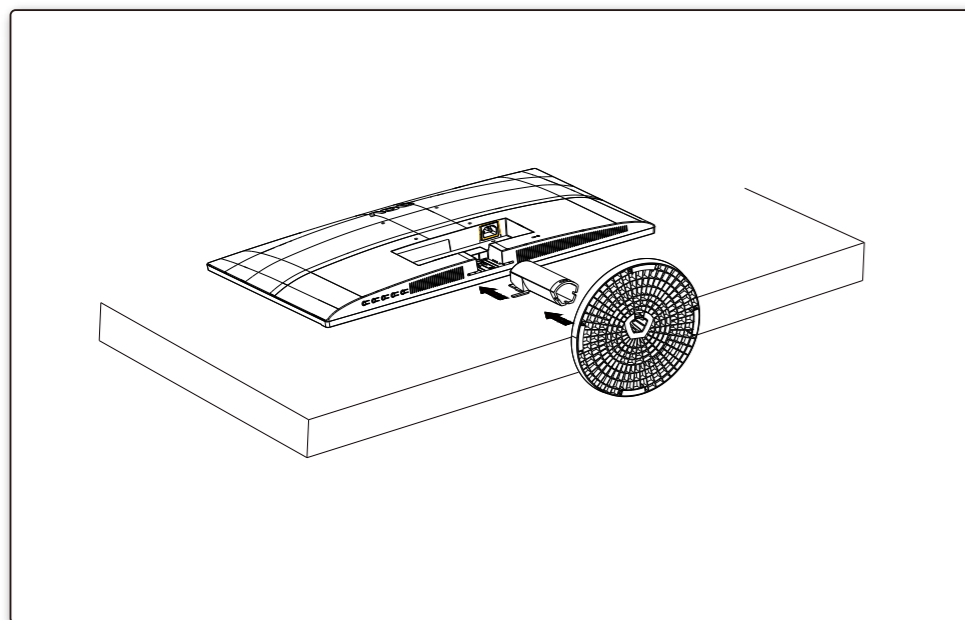

*Different according to countries/regions
Display design may differ from that illustrated

1