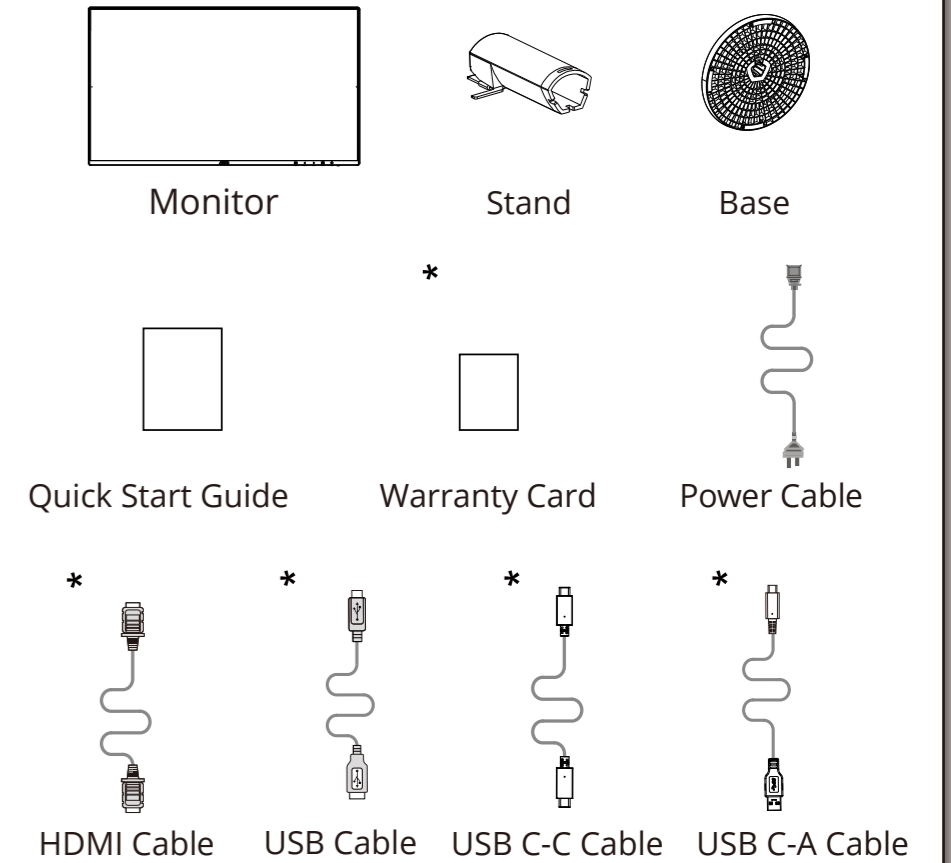

Find your product and get support

AOC

Quick Start Guide

24B3CA2

www.aoc.com
©2023 AOC.All Rights Reserved

*Different according to countries/regions
Display design may differ from that illustrated

1

2

3

4

General Specification

Panel	Model Name	24B3CA2		
	Driving System	TFT Color LCD		
	Viewable Image Size	60.5cm Diagonal(23.8" Wide Screen)		
Others	Pixel Pitch	0.2745mm(H) x 0.2745mm(V)		
	Horizontal Scan Range	30k-115kHz		
	Horizontal Scan Size(Maximum)	527.04mm		
	Vertical Scan Range	48-100Hz		
	Vertical Scan Size(Maximum)	296.46mm		
	Max Resolution	1920x1080@100Hz		
	Plug & Play	VESA DDC2B/CI		
	Power Source	100-240V~, 50/60Hz, 1.5A		
	Power Consumption	Typical(Default Brightness And Contrast)	30W	
		Max. (Brightness = 100, Contrast = 100) Standby Mode	≤ 130W ≤ 0.5W	
Physical Characteristics	Dimensions(with stand)	542.4x412.1x202.3 (WxHxD)		
	Net Weight	3.36kg		
	Connector Type	HDMI/USB C/USB/Earphone		
Environmental	Signal Cable Type	Detachable		
	Built-In Speaker	2Wx2		
	Temperature	Operating	0°C~40°C	
		Non-Operating	-25°C~55°C	
Humidity	Operating	10%~85% (Non-Condensing)		
	Non-Operating	5%~93% (Non-Condensing)		
Altitude	Operating	0m~5000m(0ft~16404ft)		
	Non-Operating	0m~12192m(0ft~40000ft)