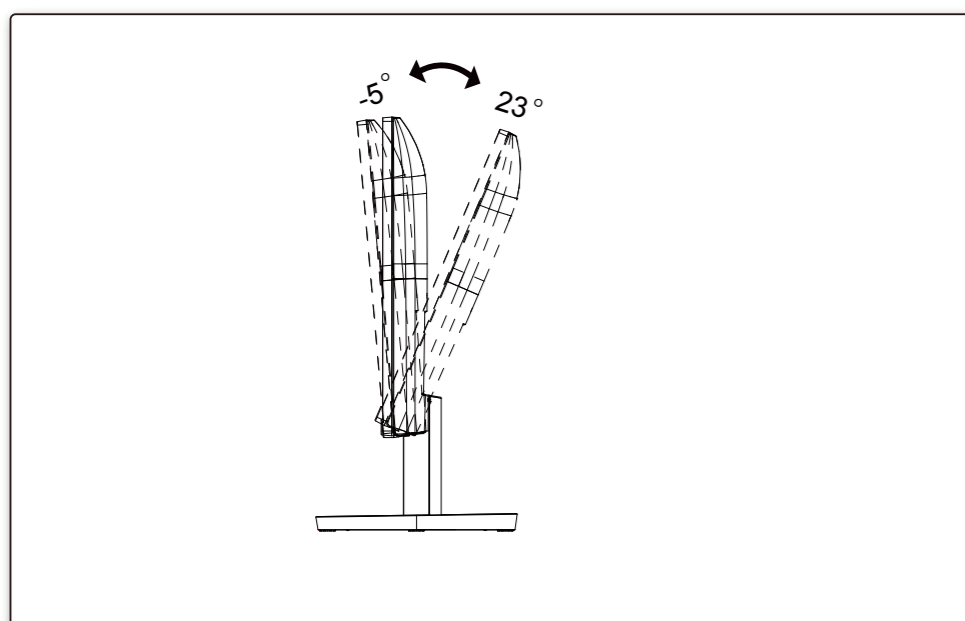

*Different according to countries/regions
Display design may differ from that illustrated

1