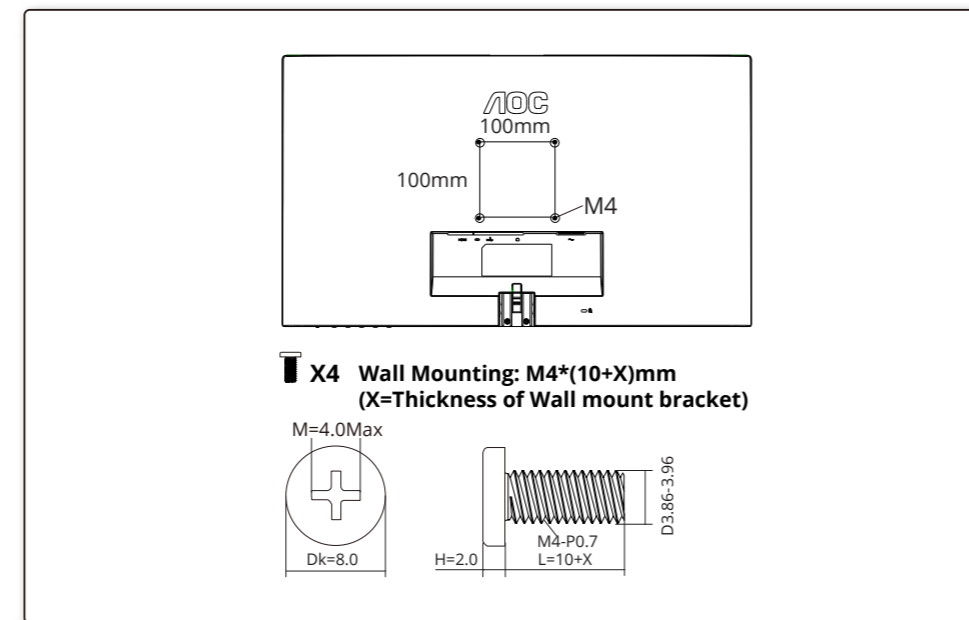

Find your product and get support

AOC

Quick Start Guide

24B3CA2

www.aoc.com
©2023 AOC.All Rights Reserved

*Different according to countries/regions
Display design may differ from that illustrated

1

2

3

4

General Specification

Panel	Model Name	24B3CA2		
	Driving System	TFT Color LCD		
	Viewable Image Size	60.5cm Diagonal(23.8" Wide Screen)		
Others	Pixel Pitch	0.2745mm(H) x 0.2745mm(V)		
	Horizontal Scan Range	30k-115kHz		
	Horizontal Scan Size(Maximum)	527.04mm		
	Vertical Scan Range	48-100Hz		
	Vertical Scan Size(Maximum)	296.46mm		
	Max Resolution	1920x1080@100Hz		
	Plug & Play	VESA DDC2B/CI		
	Power Source	100-240V~, 50/60Hz, 1.5A		
	Power Consumption	Typical(Default Brightness And Contrast)	30W	
		Max. (Brightness = 100, Contrast = 100) Standby Mode	≤ 130W ≤ 0.5W	
Physical Characteristics	Dimensions(with stand)	542.4x412.1x202.3 (WxHxD)		
	Net Weight	3.36kg		
	Connector Type	HDMI/USB C/USB/Earphone		
Environmental	Signal Cable Type	Detachable		
	Built-In Speaker	2Wx2		
	Temperature	Operating	0°C~40°C	
		Non-Operating	-25°C~55°C	
Humidity	Operating	10%~85% (Non-Condensing)		
	Non-Operating	5%~93% (Non-Condensing)		
Altitude	Operating	0m~5000m(0ft~16404ft)		
	Non-Operating	0m~12192m(0ft~40000ft)