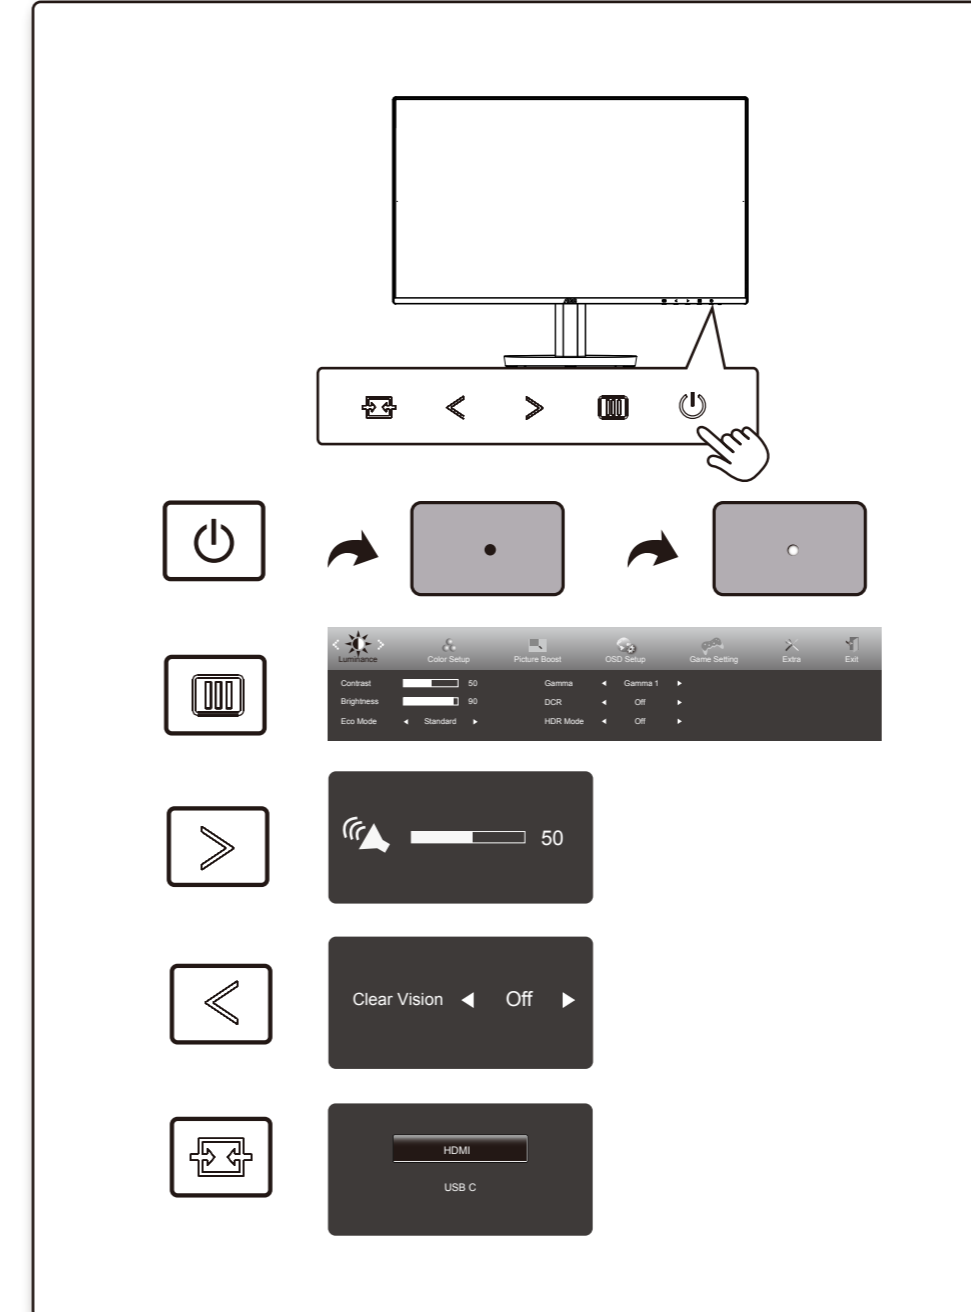

Find your product and get support

AOC

Quick Start Guide

24B3CA2

www.aoc.com
©2023 AOC.All Rights Reserved

*Different according to countries/regions
Display design may differ from that illustrated

1

2

3

4

General Specification

Panel	Model Name	24B3CA2		
	Driving System	TFT Color LCD		
	Viewable Image Size	60.5cm Diagonal(23.8" Wide Screen)		
Others	Pixel Pitch	0.2745mm(H) x 0.2745mm(V)		
	Horizontal Scan Range	30k-115kHz		
	Horizontal Scan Size(Maximum)	527.04mm		
	Vertical Scan Range	48-100Hz		
	Vertical Scan Size(Maximum)	296.46mm		
	Max Resolution	1920x1080@100Hz		
	Plug & Play	VESA DDC2B/CI		
	Power Source	100-240V~, 50/60Hz, 1.5A		
	Power Consumption	Typical(Default Brightness And Contrast)	30W	
		Max. (Brightness = 100, Contrast = 100) Standby Mode	≤ 130W ≤ 0.5W	
Physical Characteristics	Dimensions(with stand)	542.4x412.1x202.3 (WxHxD)		
	Net Weight	3.36kg		
	Connector Type	HDMI/USB C/USB/Earphone		
Environmental	Signal Cable Type	Detachable		
	Built-In Speaker	2Wx2		
	Temperature	Operating	0°C~40°C	
		Non-Operating	-25°C~55°C	
Humidity	Operating	10%~85% (Non-Condensing)		
	Non-Operating	5%~93% (Non-Condensing)		
Altitude	Operating	0m~5000m(0ft~16404ft)		
	Non-Operating	0m~12192m(0ft~40000ft)