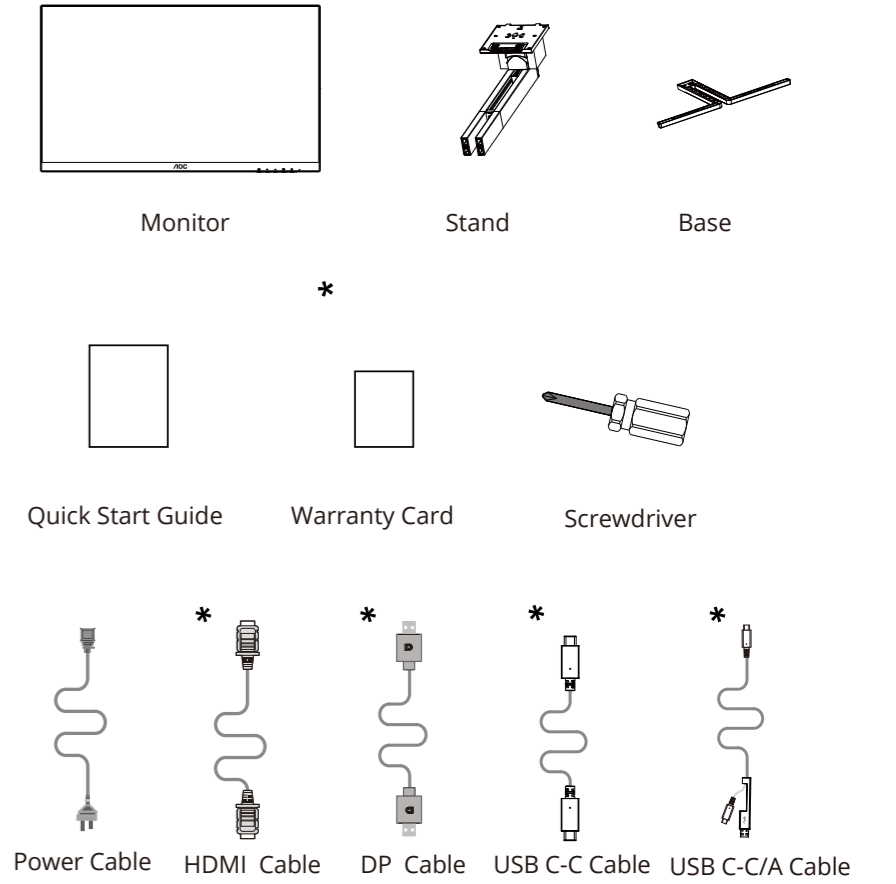

Find your product and get support

Europe
<https://aoc.com/uk/support>

Россия
<https://aoc.com/ru/support>

Australia
<https://au.aoc.com/user_manual>

Hong Kong S.A.R.
<https://hk.aoc.com/user_manual>

中國台灣
<https://tw.aoc.com/user_manual>

Indonesia
<https://id.aoc.com/user_manual>

日本
<https://jp.aoc.com/user_manual>

한국
<https://kr.aoc.com/user_manual>

Malaysia
<https://my.aoc.com/user_manual>

Myanmar
<https://mm.aoc.com/user_manual>

New Zealand
<https://nz.aoc.com/user_manual>

Philippines
<https://ph.aoc.com/user_manual>

Singapore
<https://sg.aoc.com/user_manual>

ประเทศไทย
<https://th.aoc.com/user_manual>

Việt Nam
<https://vn.aoc.com/user_manual>

Middle East
<https://me.aoc.com/user_manual>

South Africa
<https://za.aoc.com/user_manual>

Brasil
<https://aoc.portaltpv.com.br/>

India
<https://aoc.com/in-en/support>

US
<https://aoc.com/us/support>

Canada
<https://aoc.com/ca-en/support>

Product information for EU/UK Energy

QUICK START GUIDE

Q27U3CV
MONITOR

AOC.COM
©2024 AOC. All rights reserved

*Different according to countries/regions
Display design may differ from that illustrated

1

2

3

4

General Specification