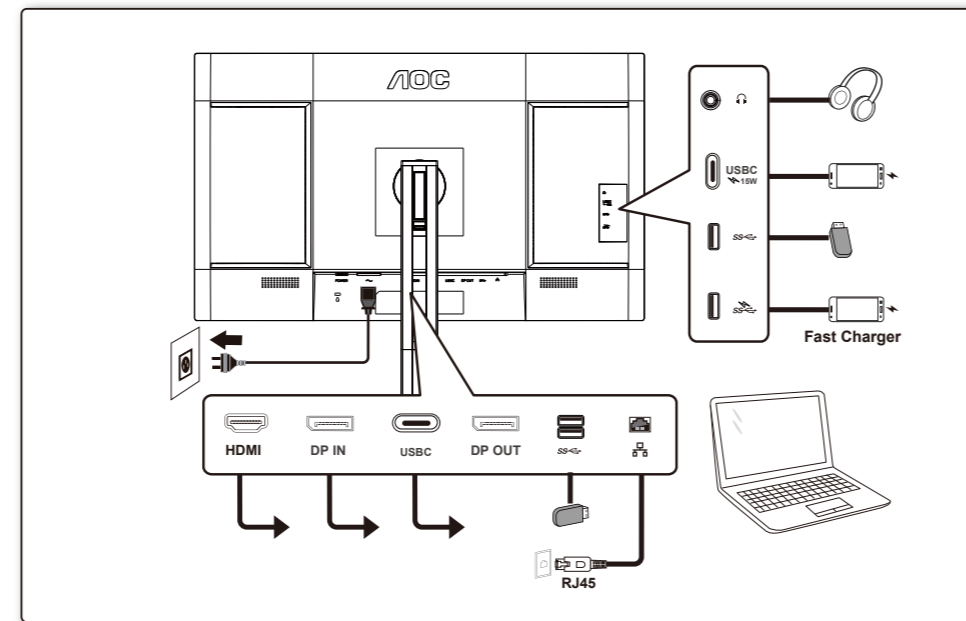

QUICK START GUIDE

Q27U3CV
 MONITOR

AOC.COM
 ©2024 AOC. All rights reserved

*Different according to countries/regions
 Display design may differ from that illustrated

1

2

3

4

General Specification

Panel	Model Name	Q27U3CV		
	Driving System	TFT Color LCD		
	Viewable Image Size	68.5cm diagonal (27" Wide Screen)		
Others	Pixel Pitch	0.2331mm(H) x 0.2331mm(V)		
	Horizontal Scan Range	30k-140kHz (HDMI)		
	Horizontal Scan Size(Maximum)	30k-114kHz (DP/USB C)		
	Vertical Scan Range	48-75Hz		
	Vertical Scan Size(Maximum)	335.664mm		
	Max Resolution	2560x1440@75Hz		
	Plug & Play	VESA DDC2B/CI		
	Power Source	100-240V ~ 50/60Hz 3.0A		
	Power Consumption	Typical (default brightness and contrast)	27W	
		Max. (brightness =100, contrast =100)	≤ 185W	
	Standby mode	≤ 0.3W		
Physical Characteristics	Dimensions(with stand)	613.8x(401.3~547.7)x238.4mm (WxHxD)		
	Net Weight	6.50kg		
	Connector Type	HDMI, DisplayPort (in), DisplayPort (out), RJ-45, USB-C (bottom): video, PD 96W		
Environmental	Signal Cable Type	Detachable		
	Built-In Speaker	3Wx2		
	Temperature	Operating	0°C~40°C	
	Non-Operating	-25°C~55°C		
Humidity	Operating	10%~85% (non-condensing)		
	Non-Operating	5%~93% (non-condensing)		
	Altitude	Operating	0m~5000m (0ft~16404ft)	
	Non-Operating	0m~12192m (0ft~40000ft)		