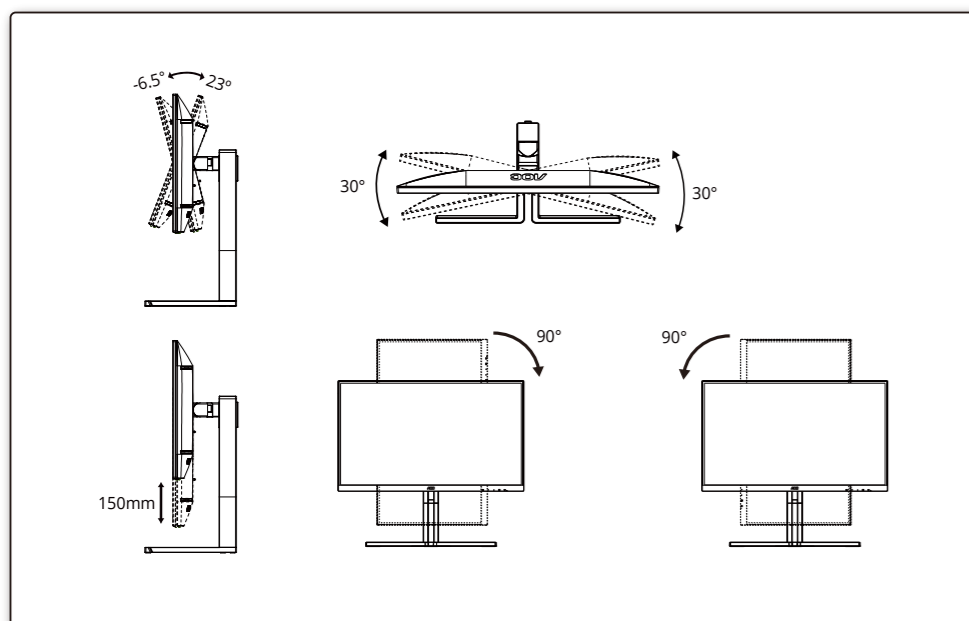

*Different according to countries/regions
Display design may differ from that illustrated

1