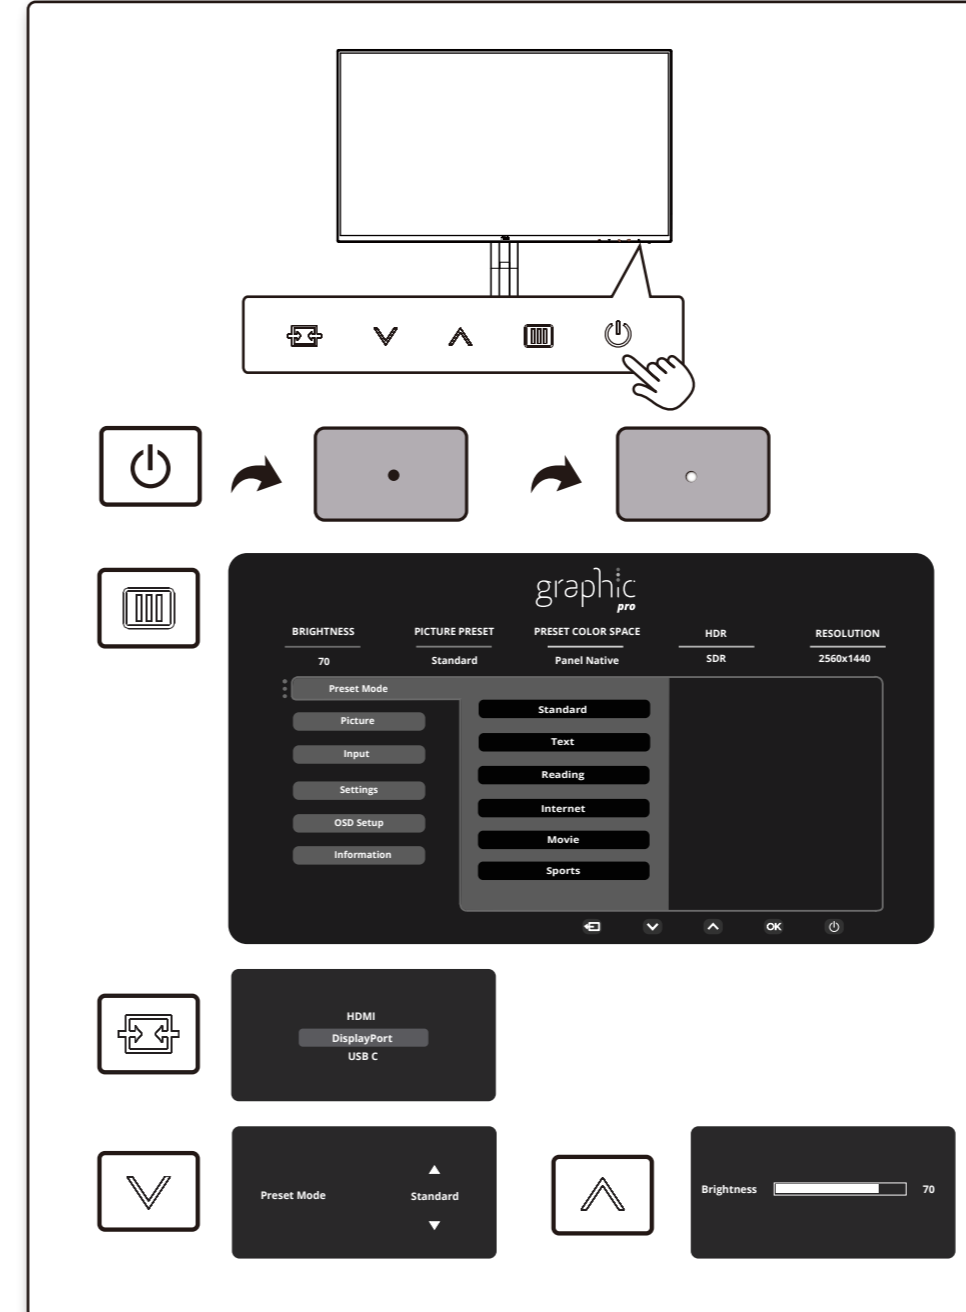

QUICK START GUIDE

Q27U3CV
 MONITOR

AOC.COM
 ©2024 AOC. All rights reserved

*Different according to countries/regions
 Display design may differ from that illustrated

1

2

3

4

General Specification

Panel	Model Name	Q27U3CV		
	Driving System	TFT Color LCD		
	Viewable Image Size	68.5cm diagonal (27" Wide Screen)		
Others	Pixel Pitch	0.2331mm(H) x 0.2331mm(V)		
	Horizontal Scan Range	30k-140kHz (HDMI)		
	Horizontal Scan Size(Maximum)	30k-114kHz (DP/USB C)		
	Vertical Scan Range	48-75Hz		
	Vertical Scan Size(Maximum)	335.664mm		
	Max Resolution	2560x1440@75Hz		
	Plug & Play	VESA DDC2B/CI		
	Power Source	100-240V ~ 50/60Hz 3.0A		
	Power Consumption	Typical (default brightness and contrast)	27W	
		Max. (brightness =100, contrast =100)	≤ 185W	
	Standby mode	≤ 0.3W		
Physical Characteristics	Dimensions(with stand)	613.8x(401.3~547.7)x238.4mm (WxHxD)		
	Net Weight	6.50kg		
	Connector Type	HDMI, DisplayPort (in), DisplayPort (out), RJ-45, USB-C (bottom): video, PD 96W		
Environmental	Signal Cable Type	Detachable		
	Built-In Speaker	3Wx2		
	Temperature	Operating	0°C~40°C	
	Non-Operating	-25°C~55°C		
Humidity	Operating	10%~85% (non-condensing)		
	Non-Operating	5%~93% (non-condensing)		
	Altitude	Operating	0m~5000m (0ft~16404ft)	
	Non-Operating	0m~12192m (0ft~40000ft)		