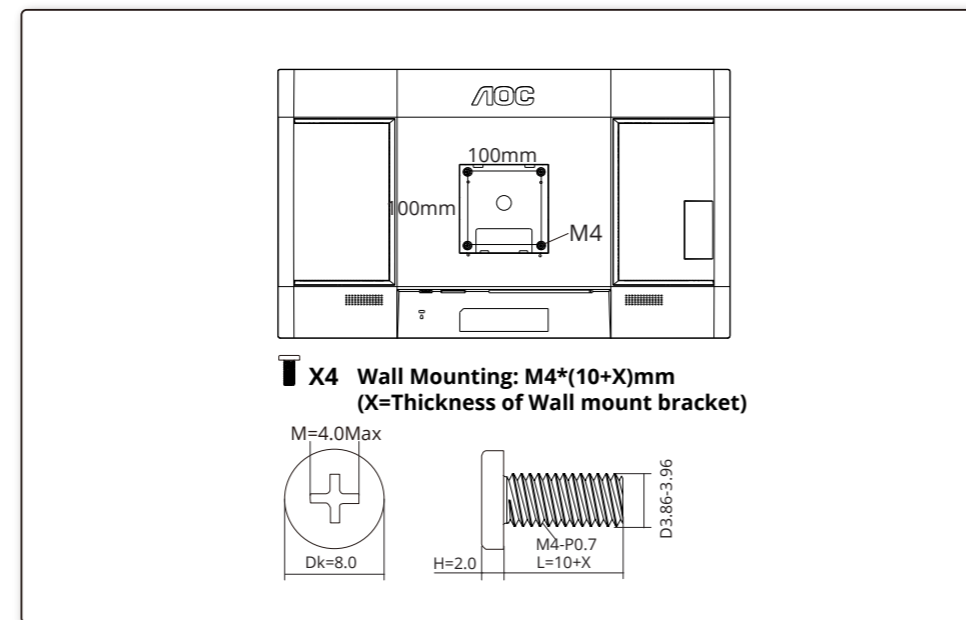

Find your product and get support

Europe
<https://aoc.com/uk/support>

Россия
<https://aoc.com/ru/support>

Australia
<https://au.aoc.com/user_manual>

Hong Kong S.A.R.
<https://hk.aoc.com/user_manual>

中國台灣
<https://tw.aoc.com/user_manual>

Indonesia
<https://id.aoc.com/user_manual>

日本
<https://jp.aoc.com/user_manual>

한국
<https://kr.aoc.com/user_manual>

Malaysia
<https://my.aoc.com/user_manual>

Myanmar
<https://mm.aoc.com/user_manual>

New Zealand
<https://nz.aoc.com/user_manual>

Philippines
<https://ph.aoc.com/user_manual>

Singapore
<https://sg.aoc.com/user_manual>

ประเทศไทย
<https://th.aoc.com/user_manual>

Việt Nam
<https://vn.aoc.com/user_manual>

Middle East
<https://me.aoc.com/user_manual>

South Africa
<https://za.aoc.com/user_manual>

Brasil
<https://aoc.portaltpv.com.br/>

India
<https://aoc.com/in-en/support>

US
<https://aoc.com/us/support>

Canada
<https://aoc.com/ca-en/support>

Product information for EU/UK Energy

QUICK START GUIDE

Q27U3CV
MONITOR

AOC.COM
©2024 AOC. All rights reserved

*Different according to countries/regions
Display design may differ from that illustrated

1

2

3

4

General Specification