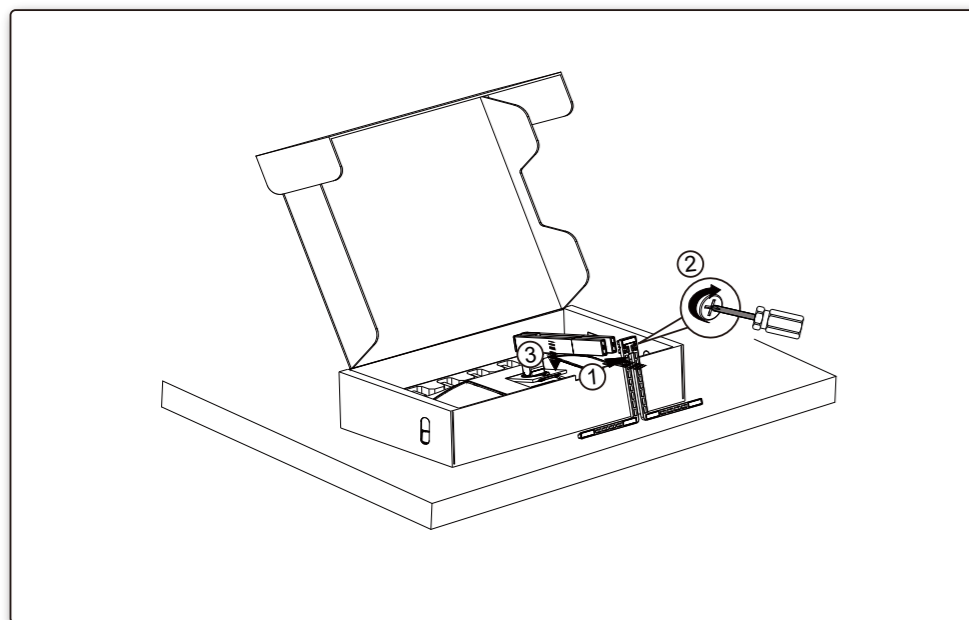

QUICK START GUIDE

Q27U3CV
 MONITOR

AOC.COM
 ©2024 AOC. All rights reserved

*Different according to countries/regions
 Display design may differ from that illustrated

1

2

3

4

General Specification

Panel	Model Name	Q27U3CV		
	Driving System	TFT Color LCD		
	Viewable Image Size	68.5cm diagonal (27" Wide Screen)		
Others	Pixel Pitch	0.2331mm(H) x 0.2331mm(V)		
	Horizontal Scan Range	30k-140kHz (HDMI)		
	Horizontal Scan Size(Maximum)	30k-114kHz (DP/USB C)		
	Vertical Scan Range	48-75Hz		
	Vertical Scan Size(Maximum)	335.664mm		
	Max Resolution	2560x1440@75Hz		
	Plug & Play	VESA DDC2B/CI		
	Power Source	100-240V ~ 50/60Hz 3.0A		
	Power Consumption	Typical (default brightness and contrast)	27W	
		Max. (brightness =100, contrast =100)	≤ 185W	
	Standby mode	≤ 0.3W		
Physical Characteristics	Dimensions(with stand)	613.8x(401.3~547.7)x238.4mm (WxHxD)		
	Net Weight	6.50kg		
	Connector Type	HDMI, DisplayPort (in), DisplayPort (out), RJ-45, USB-C (bottom): video, PD 96W		
Environmental	Signal Cable Type	Detachable		
	Built-In Speaker	3Wx2		
	Temperature	Operating	0°C~40°C	
	Non-Operating	-25°C~55°C		
Humidity	Operating	10%~85% (non-condensing)		
	Non-Operating	5%~93% (non-condensing)		
	Altitude	Operating	0m~5000m (0ft~16404ft)	
	Non-Operating	0m~12192m (0ft~40000ft)		