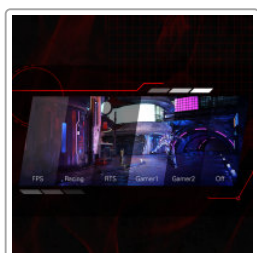

6 Games mode

Tailor your display to the game with a click of a button. Switch settings between in-built presets for FPS, racing, or RTS games, or customise your own ideal conditions and save them. The AOC Settings KeyPad makes switching profiles or adjusting features quick and easy.