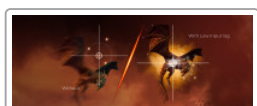

Low Input Lag

Unleash your reflexes by switching to the AOC Low Input Lag mode. Forget graphical frills: this mode rewires the monitor in favour of raw response time, giving the ultimate edge in hair trigger stand offs.