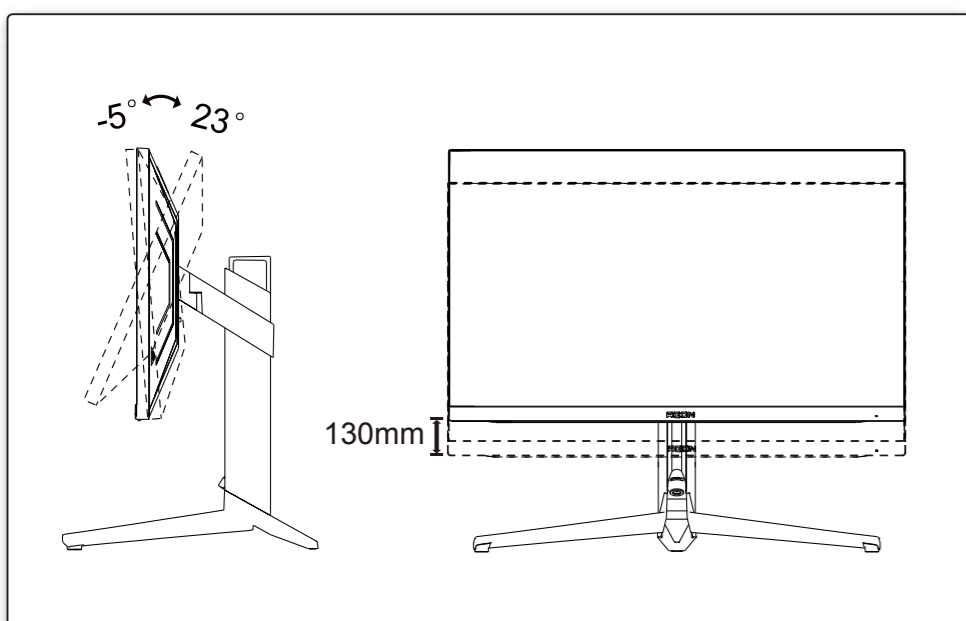

2

3

4

General Specification

Panel	Model Name	AG324UX		
	Driving System	TFT Color LCD		
	Viewable Image Size	80.0cm diagonal(31.5" Wide Screen)		
	Pixel Pitch	0.181mm(H) x 0.181mm(V)		
Others	Horizontal Scan Range	30k-255kHz		
	Horizontal Scan Size(Maximum)	697.3056mm		
	Vertical Scan Range	48-144Hz		
	Vertical Scan Size(Maximum)	392.2344mm		
	Max Resolution	3840x2160@144Hz		
	Plug & Play	VESA DDC2B/CI		
	Power Source	20.0Vdc, 14.0A		
	Power Consumption	Typical (default brightness and contrast)	57W	
		Max. (brightness =100, contrast =100)	≤ 240W	
		Standby mode	≤ 0.5W	
	Off mode	≤ 0.3W(DC Switch Off)		
	Dimensions(with stand)	714.1x(499.6-629.6)x400.1mm(WxHxD)		
	Net Weight	10.0kg		
Physical Characteristics	Connector Type	HDMI / DP/ USB C/ USB / Earphone / Microphone In&Out		
	Signal Cable Type	Detachable		
Environmental	Temperature	Operating	0°C~ 40°C	
		Non-Operating	-25°C~55°C	
	Humidity	Operating	10%~85% (non-condensing)	
		Non-Operating	5%~93% (non-condensing)	
Altitude	Operating	0~5000m (0~16404ft)		
	Non-Operating	0~12192m (0~40000ft)		