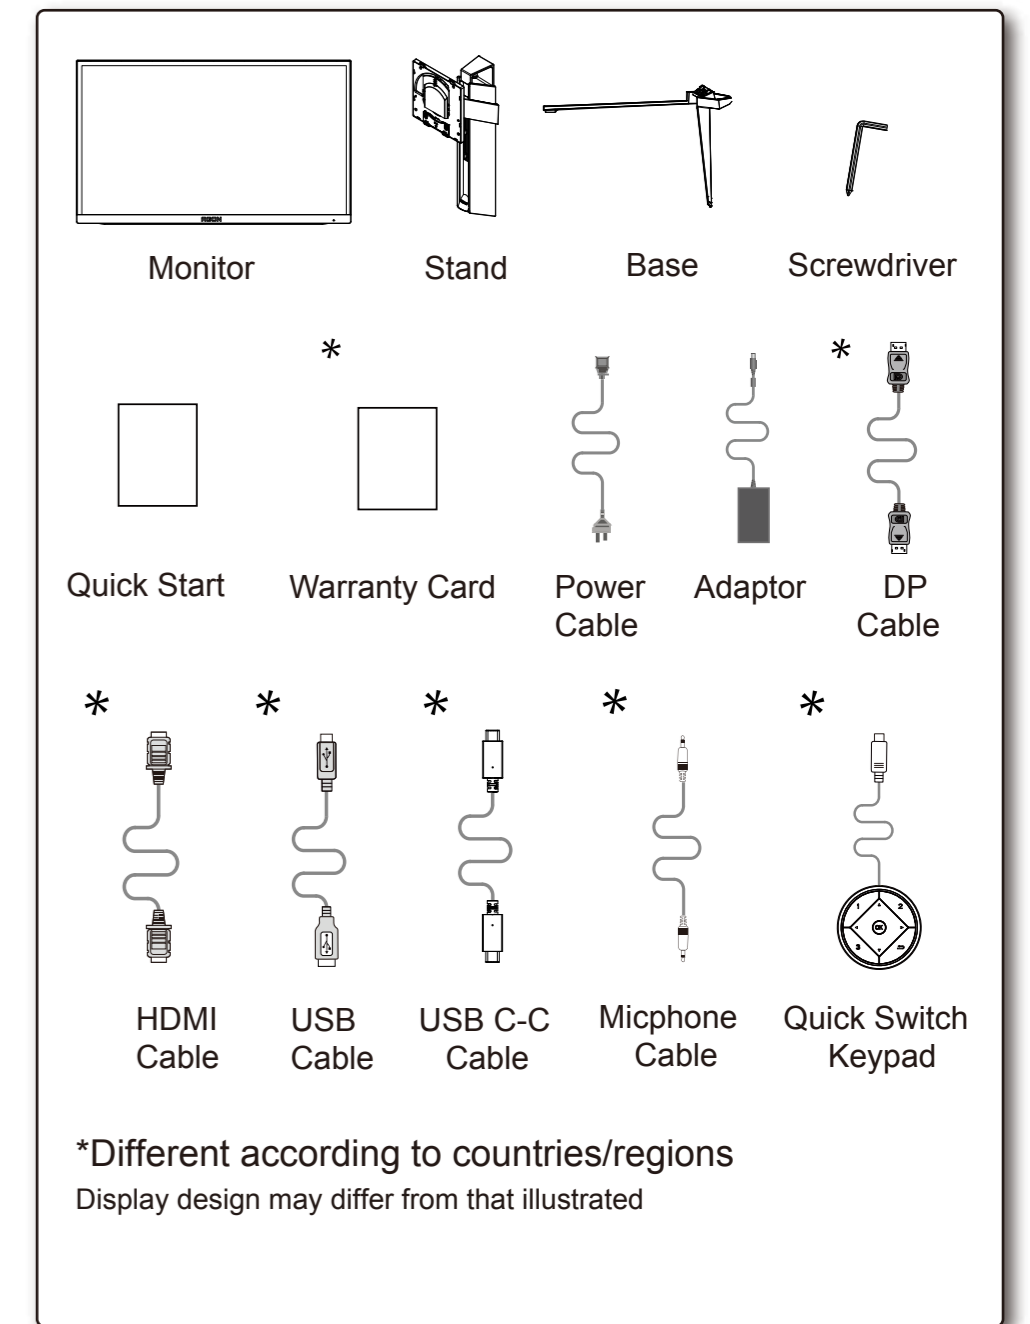

Find your product and get support

AGON
PRO

Quick Start
AG324UX

AOC

www.aoc.com
©2022 AOC.All Rights Reserved

HDMI

*Different according to countries/regions
Display design may differ from that illustrated

1

2

3

4

General Specification

Panel	Model Name	AG324UX		
	Driving System	TFT Color LCD		
	Viewable Image Size	80.0cm diagonal(31.5" Wide Screen)		
	Pixel Pitch	0.181mm(H) x 0.181mm(V)		
Others	Horizontal Scan Range	30k-255kHz		
	Horizontal Scan Size(Maximum)	697.3056mm		
	Vertical Scan Range	48-144Hz		
	Vertical Scan Size(Maximum)	392.2344mm		
	Max Resolution	3840x2160@144Hz		
	Plug & Play	VESA DDC2B/CI		
	Power Source	20.0Vdc, 14.0A		
	Power Consumption	Typical (default brightness and contrast)	57W	
		Max. (brightness =100, contrast =100)	≤ 240W	
		Standby mode	≤ 0.5W	
	Off mode	≤ 0.3W(DC Switch Off)		
	Dimensions(with stand)	714.1x(499.6-629.6)x400.1mm(WxHxD)		
	Net Weight	10.0kg		
Physical Characteristics	Connector Type	HDMI / DP/ USB C/ USB / Earphone / Microphone In&Out		
	Signal Cable Type	Detachable		
Environmental	Temperature	Operating	0°C~ 40°C	
		Non-Operating	-25°C~55°C	
	Humidity	Operating	10%~85% (non-condensing)	
		Non-Operating	5%~93% (non-condensing)	
Altitude	Operating	0~5000m (0~16404ft)		
	Non-Operating	0~12192m (0~40000ft)		