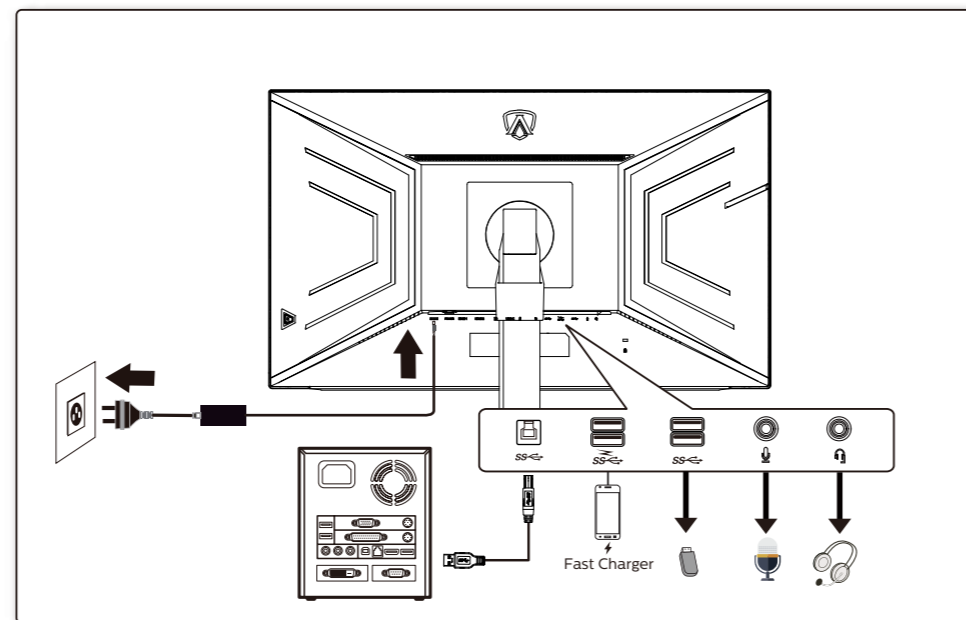

2

3

4

General Specification

Panel	Model Name	AG324UX		
	Driving System	TFT Color LCD		
	Viewable Image Size	80.0cm diagonal(31.5" Wide Screen)		
	Pixel Pitch	0.181mm(H) x 0.181mm(V)		
Others	Horizontal Scan Range	30k-255kHz		
	Horizontal Scan Size(Maximum)	697.3056mm		
	Vertical Scan Range	48-144Hz		
	Vertical Scan Size(Maximum)	392.2344mm		
	Max Resolution	3840x2160@144Hz		
	Plug & Play	VESA DDC2B/CI		
	Power Source	20.0Vdc, 14.0A		
	Power Consumption	Typical (default brightness and contrast)	57W	
		Max. (brightness =100, contrast =100)	≤ 240W	
		Standby mode	≤ 0.5W	
	Off mode	≤ 0.3W(DC Switch Off)		
	Dimensions(with stand)	714.1x(499.6-629.6)x400.1mm(WxHxD)		
	Net Weight	10.0kg		
Physical Characteristics	Connector Type	HDMI / DP/ USB C/ USB / Earphone / Microphone In&Out		
	Signal Cable Type	Detachable		
Environmental	Temperature	Operating	0°C~ 40°C	
		Non-Operating	-25°C~55°C	
	Humidity	Operating	10%~85% (non-condensing)	
		Non-Operating	5%~93% (non-condensing)	
Altitude	Operating	0~5000m (0~16404ft)		
	Non-Operating	0~12192m (0~40000ft)		