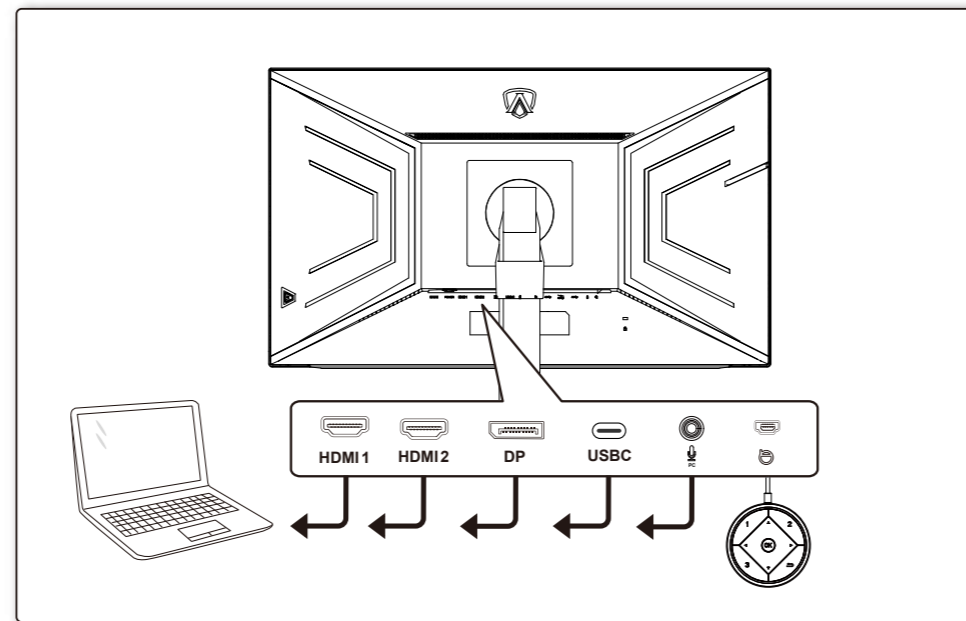

2

3

4

General Specification

Panel	Model Name	AG324UX		
	Driving System	TFT Color LCD		
	Viewable Image Size	80.0cm diagonal(31.5" Wide Screen)		
	Pixel Pitch	0.181mm(H) x 0.181mm(V)		
Others	Horizontal Scan Range	30k-255kHz		
	Horizontal Scan Size(Maximum)	697.3056mm		
	Vertical Scan Range	48-144Hz		
	Vertical Scan Size(Maximum)	392.2344mm		
	Max Resolution	3840x2160@144Hz		
	Plug & Play	VESA DDC2B/CI		
	Power Source	20.0Vdc, 14.0A		
	Power Consumption	Typical (default brightness and contrast)	57W	
		Max. (brightness =100, contrast =100)	≤ 240W	
		Standby mode	≤ 0.5W	
	Off mode	≤ 0.3W(DC Switch Off)		
	Dimensions(with stand)	714.1x(499.6-629.6)x400.1mm(WxHxD)		
	Net Weight	10.0kg		
Physical Characteristics	Connector Type	HDMI / DP/ USB C/ USB / Earphone / Microphone In&Out		
	Signal Cable Type	Detachable		
Environmental	Temperature	Operating	0°C~ 40°C	
		Non-Operating	-25°C~55°C	
	Humidity	Operating	10%~85% (non-condensing)	
		Non-Operating	5%~93% (non-condensing)	
Altitude	Operating	0~5000m (0~16404ft)		
	Non-Operating	0~12192m (0~40000ft)		