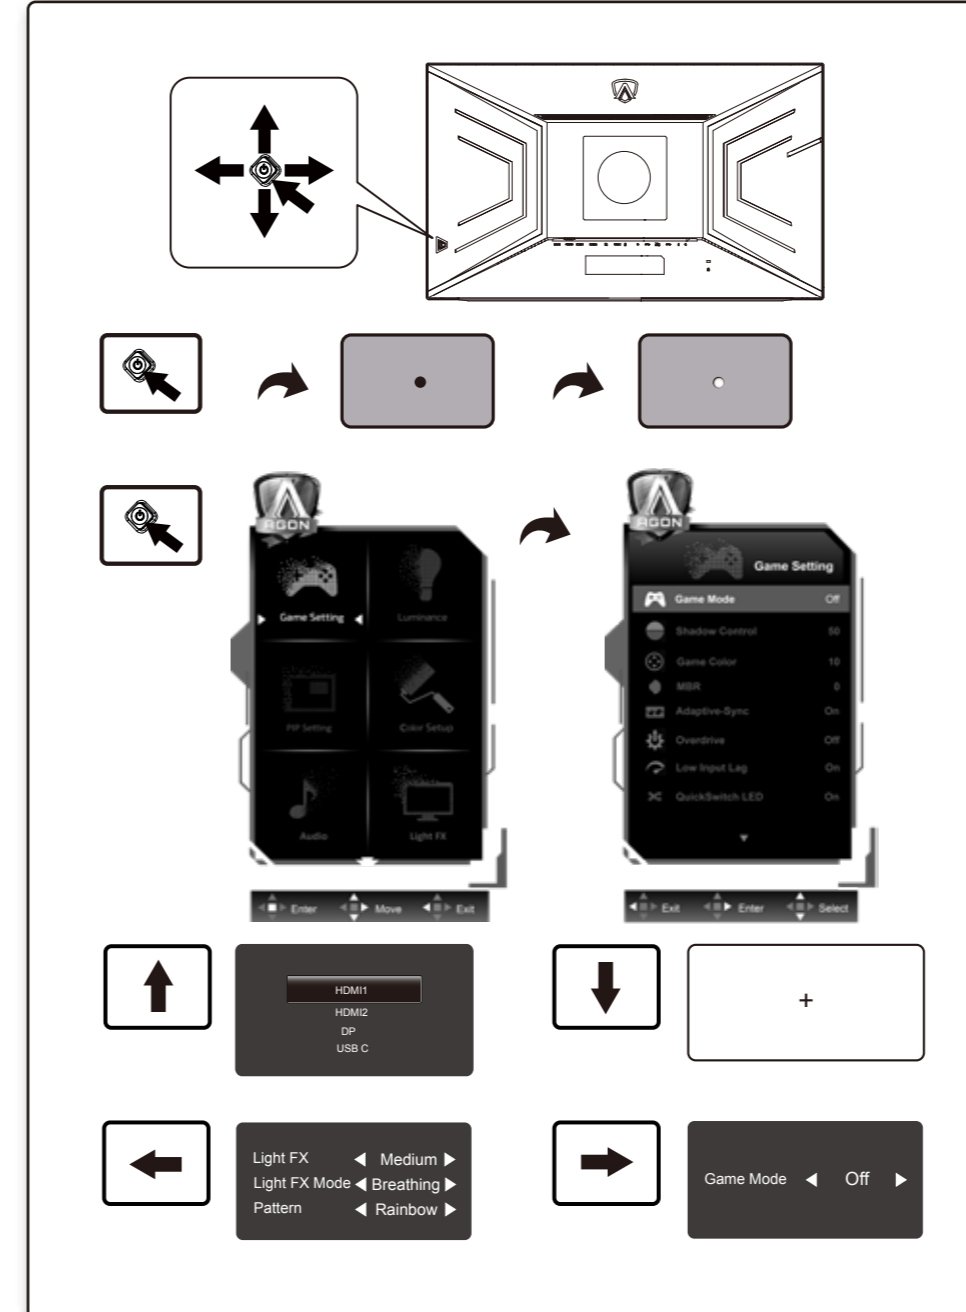

Find your product and get support

AGON
PRO

Quick Start
AG324UX

AOC

www.aoc.com
©2022 AOC.All Rights Reserved

HDMI

*Different according to countries/regions
Display design may differ from that illustrated

1

2

3

4

General Specification

Panel	Model Name	AG324UX		
	Driving System	TFT Color LCD		
	Viewable Image Size	80.0cm diagonal(31.5" Wide Screen)		
	Pixel Pitch	0.181mm(H) x 0.181mm(V)		
Others	Horizontal Scan Range	30k-255kHz		
	Horizontal Scan Size(Maximum)	697.3056mm		
	Vertical Scan Range	48-144Hz		
	Vertical Scan Size(Maximum)	392.2344mm		
	Max Resolution	3840x2160@144Hz		
	Plug & Play	VESA DDC2B/CI		
	Power Source	20.0Vdc, 14.0A		
	Power Consumption	Typical (default brightness and contrast)	57W	
		Max. (brightness =100, contrast =100)	≤ 240W	
		Standby mode	≤ 0.5W	
	Off mode	≤ 0.3W(DC Switch Off)		
	Dimensions(with stand)	714.1x(499.6-629.6)x400.1mm(WxHxD)		
	Net Weight	10.0kg		
Physical Characteristics	Connector Type	HDMI / DP/ USB C/ USB / Earphone / Microphone In&Out		
	Signal Cable Type	Detachable		
Environmental	Temperature	Operating	0°C~ 40°C	
		Non-Operating	-25°C~55°C	
	Humidity	Operating	10%~85% (non-condensing)	
		Non-Operating	5%~93% (non-condensing)	
Altitude	Operating	0~5000m (0~16404ft)		
	Non-Operating	0~12192m (0~40000ft)		