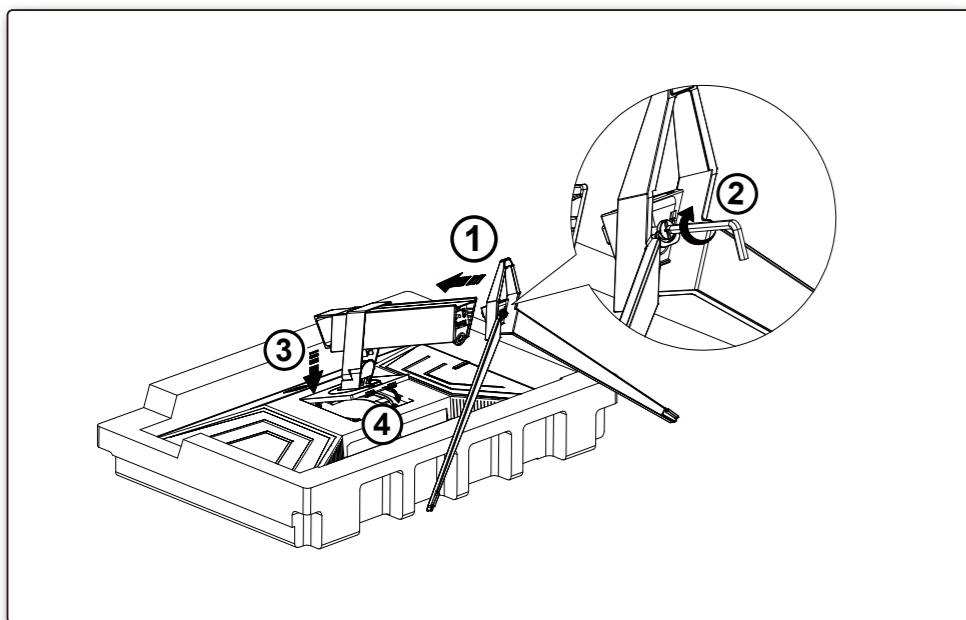

2

3

4

General Specification

Panel	Model Name	AG324UX		
	Driving System	TFT Color LCD		
	Viewable Image Size	80.0cm diagonal(31.5" Wide Screen)		
	Pixel Pitch	0.181mm(H) x 0.181mm(V)		
Others	Horizontal Scan Range	30k-255kHz		
	Horizontal Scan Size(Maximum)	697.3056mm		
	Vertical Scan Range	48-144Hz		
	Vertical Scan Size(Maximum)	392.2344mm		
	Max Resolution	3840x2160@144Hz		
	Plug & Play	VESA DDC2B/CI		
	Power Source	20.0Vdc, 14.0A		
	Power Consumption	Typical (default brightness and contrast)	57W	
		Max. (brightness =100, contrast =100)	≤ 240W	
		Standby mode	≤ 0.5W	
	Off mode	≤ 0.3W(DC Switch Off)		
	Dimensions(with stand)	714.1x(499.6-629.6)x400.1mm(WxHxD)		
	Net Weight	10.0kg		
Physical Characteristics	Connector Type	HDMI / DP/ USB C/ USB / Earphone / Microphone In&Out		
	Signal Cable Type	Detachable		
Environmental	Temperature	Operating	0°C~ 40°C	
		Non-Operating	-25°C~55°C	
	Humidity	Operating	10%~85% (non-condensing)	
		Non-Operating	5%~93% (non-condensing)	
Altitude	Operating	0~5000m (0~16404ft)		
	Non-Operating	0~12192m (0~40000ft)		