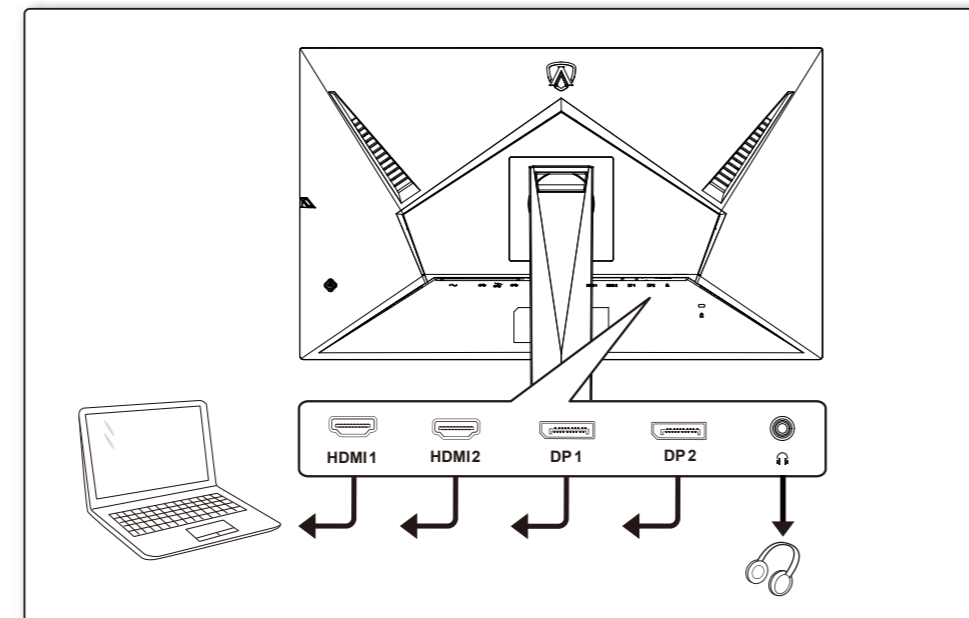

1

2

3

4

General Specification

Panel	Model Name	AG275QXN		
	Driving System	TFT Color LCD		
	Viewable Image Size	68.5cm diagonal(27" Wide Screen)		
	Pixel Pitch	0.2331mm(H) x 0.2331mm(V)		
Others	Horizontal Scan Range	30k-230kHz(HDMI) 30k-250kHz(DP)		
	Horizontal Scan Size(Maximum)	596.736mm		
	Vertical Scan Range	48-144Hz(HDMI) 48-165Hz(DP)		
	Vertical Scan Size(Maximum)	335.664mm		
	Max Resolution	2560x1440@144Hz(HDMI) 2560x1440@165Hz(DP)		
	Plug & Play	VESA DDC2B/CI		
	Power Source	100-240V~, 50/60Hz, 1.5A		
	Power Consumption	Typical (default brightness and contrast)	42W	
		Max. (brightness = 100, contrast = 100)	≤ 95W	
		Standby mode	≤ 0.5W	
Dimensions(with stand)	613.4x(411.09~561.09)x234.51mm(WxHxD)			
Net Weight	5.73kg			
Physical Characteristics	Connector Type	HDMIx2/DPx2/USBx4/Earphone		
	Signal Cable Type	Detachable		
Environmental	Temperature	Operating	0°~ 40°	
		Non-Operating	-25°~55°	
	Humidity	Operating	10%~85% (non-condensing)	
		Non-Operating	5%~93% (non-condensing)	
Altitude	Operating	0~5000m (0~16404ft)		
	Non-Operating	0~12192m (0~40000ft)		