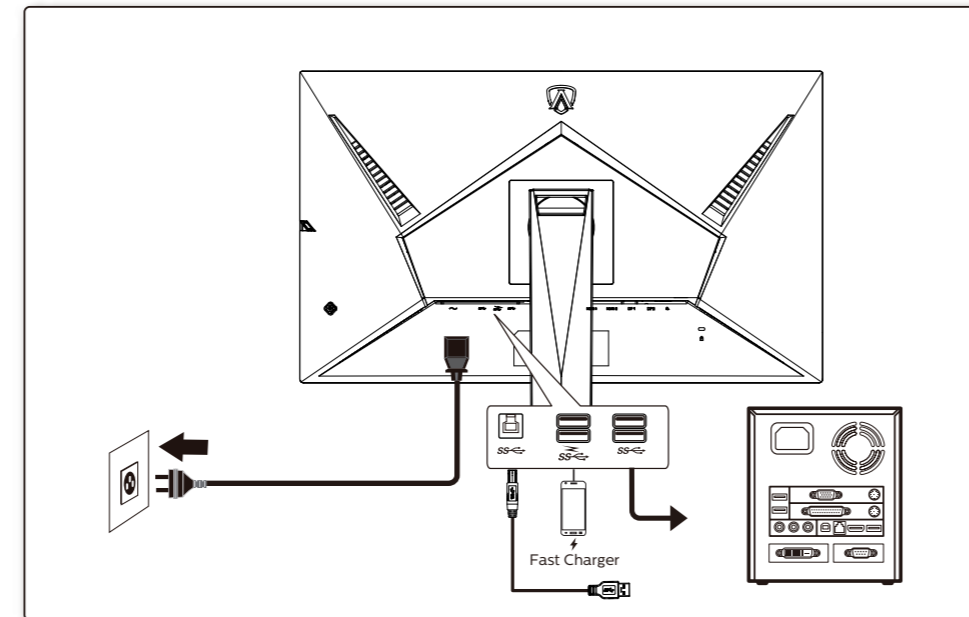

1

2

3

4

General Specification

Panel	Model Name	AG275QXN		
	Driving System	TFT Color LCD		
	Viewable Image Size	68.5cm diagonal(27" Wide Screen)		
	Pixel Pitch	0.2331mm(H) x 0.2331mm(V)		
Others	Horizontal Scan Range	30k-230kHz(HDMI) 30k-250kHz(DP)		
	Horizontal Scan Size(Maximum)	596.736mm		
	Vertical Scan Range	48-144Hz(HDMI) 48-165Hz(DP)		
	Vertical Scan Size(Maximum)	335.664mm		
	Max Resolution	2560x1440@144Hz(HDMI) 2560x1440@165Hz(DP)		
	Plug & Play	VESA DDC2B/CI		
	Power Source	100-240V~, 50/60Hz, 1.5A		
	Power Consumption	Typical (default brightness and contrast)	42W	
		Max. (brightness = 100, contrast = 100)	≤ 95W	
		Standby mode	≤ 0.5W	
Dimensions(with stand)	613.4x(411.09~561.09)x234.51mm(WxHxD)			
Net Weight	5.73kg			
Physical Characteristics	Connector Type	HDMIx2/DPx2/USBx4/Earphone		
	Signal Cable Type	Detachable		
Environmental	Temperature	Operating	0°~ 40°	
		Non-Operating	-25°~55°	
	Humidity	Operating	10%~85% (non-condensing)	
		Non-Operating	5%~93% (non-condensing)	
Altitude	Operating	0~5000m (0~16404ft)		
	Non-Operating	0~12192m (0~40000ft)		