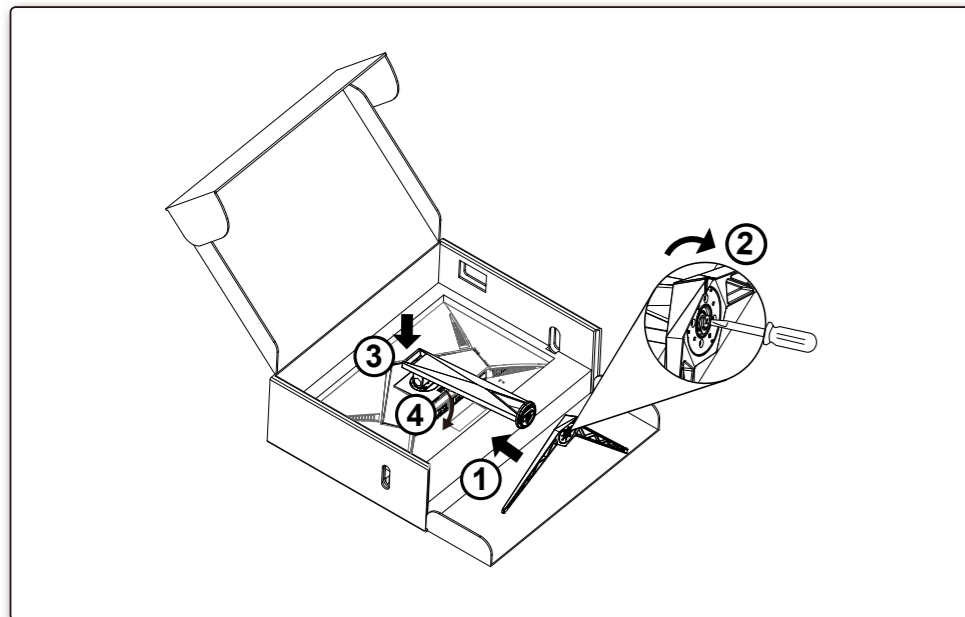

1

2

3

4

General Specification

Panel	Model Name	AG275QXN		
	Driving System	TFT Color LCD		
	Viewable Image Size	68.5cm diagonal(27" Wide Screen)		
	Pixel Pitch	0.2331mm(H) x 0.2331mm(V)		
Others	Horizontal Scan Range	30k-230kHz(HDMI) 30k-250kHz(DP)		
	Horizontal Scan Size(Maximum)	596.736mm		
	Vertical Scan Range	48-144Hz(HDMI) 48-165Hz(DP)		
	Vertical Scan Size(Maximum)	335.664mm		
	Max Resolution	2560x1440@144Hz(HDMI) 2560x1440@165Hz(DP)		
	Plug & Play	VESA DDC2B/CI		
	Power Source	100-240V~, 50/60Hz, 1.5A		
	Power Consumption	Typical (default brightness and contrast)	42W	
		Max. (brightness = 100, contrast = 100)	≤ 95W	
		Standby mode	≤ 0.5W	
Dimensions(with stand)	613.4x(411.09~561.09)x234.51mm(WxHxD)			
Net Weight	5.73kg			
Physical Characteristics	Connector Type	HDMIx2/DPx2/USBx4/Earphone		
	Signal Cable Type	Detachable		
Environmental	Temperature	Operating	0°~ 40°	
		Non-Operating	-25°~55°	
	Humidity	Operating	10%~85% (non-condensing)	
		Non-Operating	5%~93% (non-condensing)	
Altitude	Operating	0~5000m (0~16404ft)		
	Non-Operating	0~12192m (0~40000ft)		