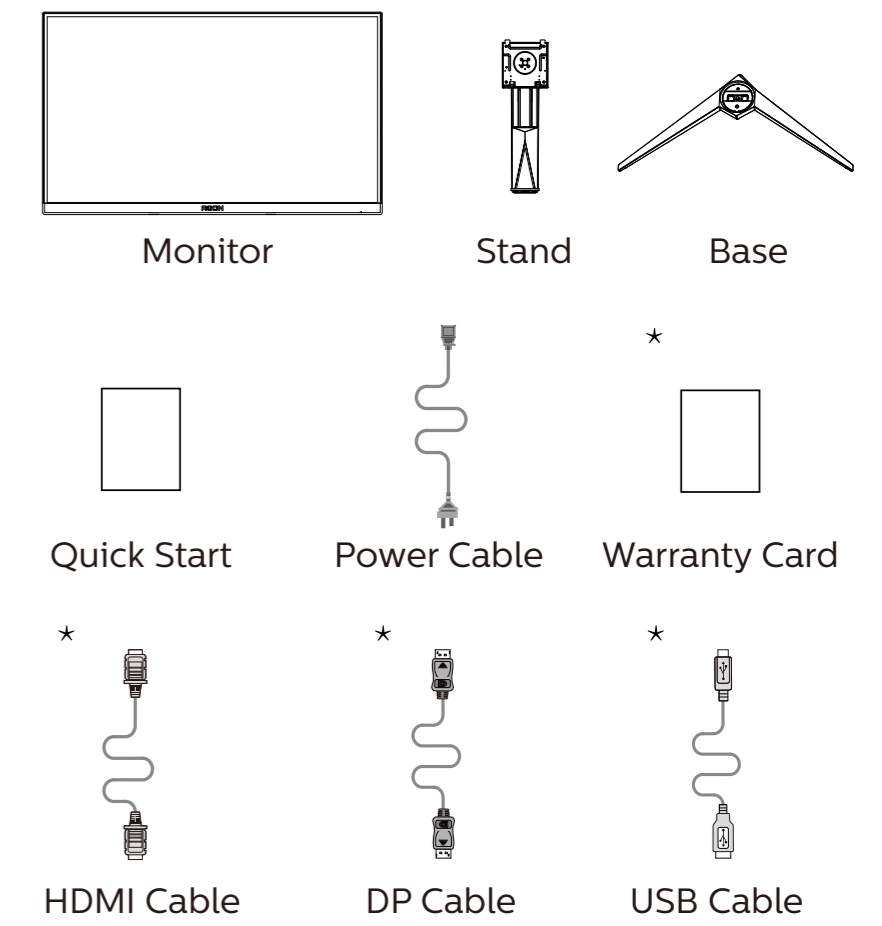

Find your product and get support

AGON

Quick Start

AG275QXN

AOC

www.aoc.com
©2022 AOC.All Rights Reserved

HDMI

*Different according to countries/regions
Display design may differ from that illustrated

1

2

3

4

General Specification

Panel	Model Name	AG275QXN		
	Driving System	TFT Color LCD		
	Viewable Image Size	68.5cm diagonal(27" Wide Screen)		
	Pixel Pitch	0.2331mm(H) x 0.2331mm(V)		
Others	Horizontal Scan Range	30k-230kHz(HDMI) 30k-250kHz(DP)		
	Horizontal Scan Size(Maximum)	596.736mm		
	Vertical Scan Range	48-144Hz(HDMI) 48-165Hz(DP)		
	Vertical Scan Size(Maximum)	335.664mm		
	Max Resolution	2560x1440@144Hz(HDMI) 2560x1440@165Hz(DP)		
	Plug & Play	VESA DDC2B/CI		
	Power Source	100-240V~, 50/60Hz, 1.5A		
	Power Consumption	Typical (default brightness and contrast)	42W	
		Max. (brightness = 100, contrast = 100)	≤ 95W	
		Standby mode	≤ 0.5W	
Dimensions(with stand)	613.4x(411.09~561.09)x234.51mm(WxHxD)			
Net Weight	5.73kg			
Physical Characteristics	Connector Type	HDMIx2/DPx2/USBx4/Earphone		
	Signal Cable Type	Detachable		
Environmental	Temperature	Operating	0°~ 40°	
		Non-Operating	-25°~55°	
	Humidity	Operating	10%~85% (non-condensing)	
		Non-Operating	5%~93% (non-condensing)	
Altitude	Operating	0~5000m (0~16404ft)		
	Non-Operating	0~12192m (0~40000ft)		