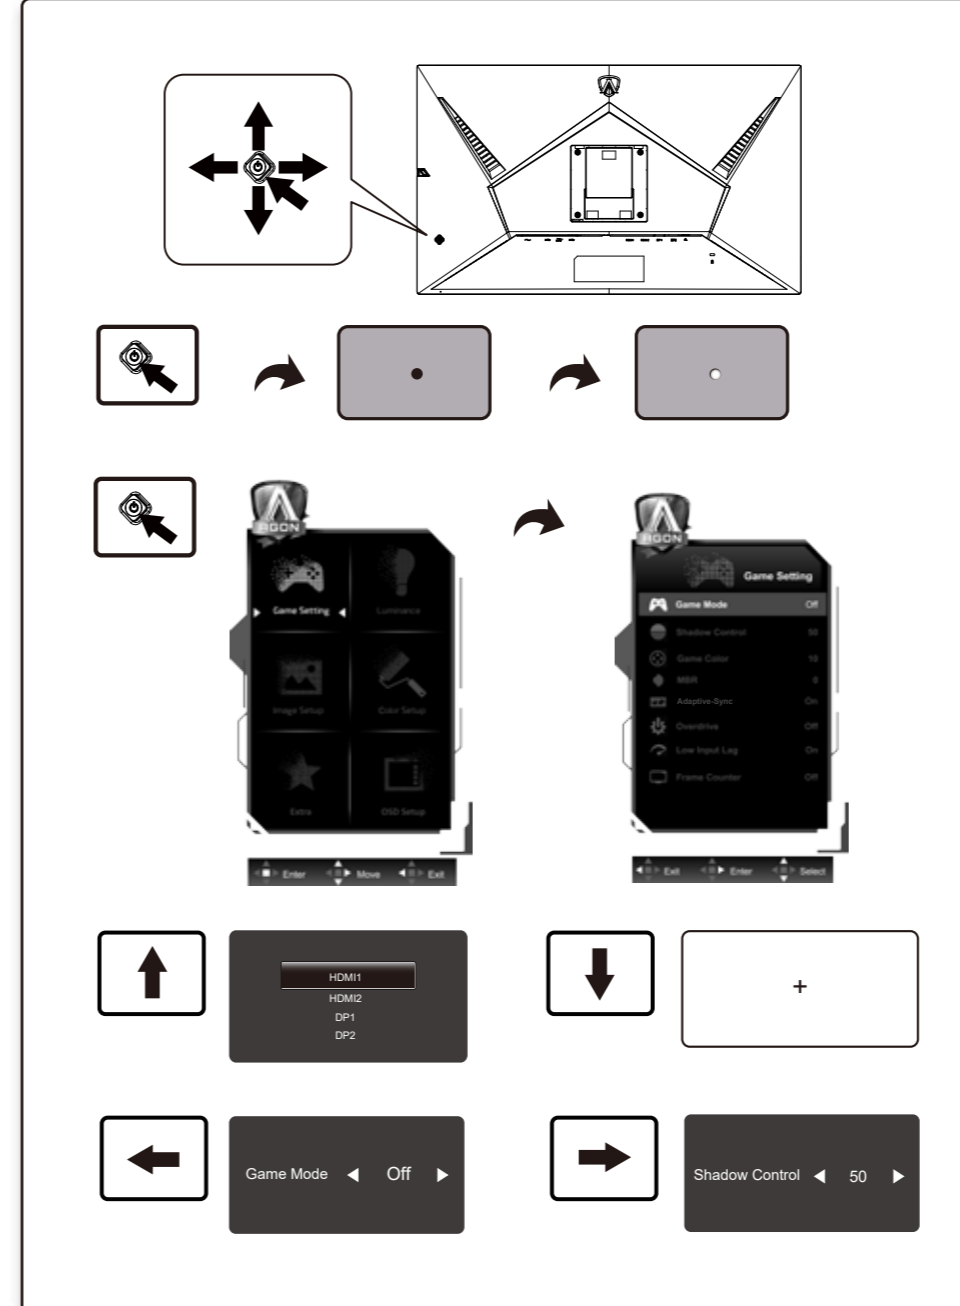

Find your product and get support

AGON

Quick Start

AG275QXN

AOC

www.aoc.com
©2022 AOC.All Rights Reserved

HDMI

*Different according to countries/regions
Display design may differ from that illustrated

1

2

3

4

General Specification

Panel	Model Name	AG275QXN		
	Driving System	TFT Color LCD		
	Viewable Image Size	68.5cm diagonal(27" Wide Screen)		
	Pixel Pitch	0.2331mm(H) x 0.2331mm(V)		
Others	Horizontal Scan Range	30k-230kHz(HDMI) 30k-250kHz(DP)		
	Horizontal Scan Size(Maximum)	596.736mm		
	Vertical Scan Range	48-144Hz(HDMI) 48-165Hz(DP)		
	Vertical Scan Size(Maximum)	335.664mm		
	Max Resolution	2560x1440@144Hz(HDMI) 2560x1440@165Hz(DP)		
	Plug & Play	VESA DDC2B/CI		
	Power Source	100-240V~, 50/60Hz, 1.5A		
	Power Consumption	Typical (default brightness and contrast)	42W	
		Max. (brightness = 100, contrast = 100)	≤ 95W	
		Standby mode	≤ 0.5W	
Dimensions(with stand)	613.4x(411.09~561.09)x234.51mm(WxHxD)			
Net Weight	5.73kg			
Physical Characteristics	Connector Type	HDMIx2/DPx2/USBx4/Earphone		
	Signal Cable Type	Detachable		
Environmental	Temperature	Operating	0°~ 40°	
		Non-Operating	-25°~55°	
	Humidity	Operating	10%~85% (non-condensing)	
		Non-Operating	5%~93% (non-condensing)	
Altitude	Operating	0~5000m (0~16404ft)		
	Non-Operating	0~12192m (0~40000ft)		