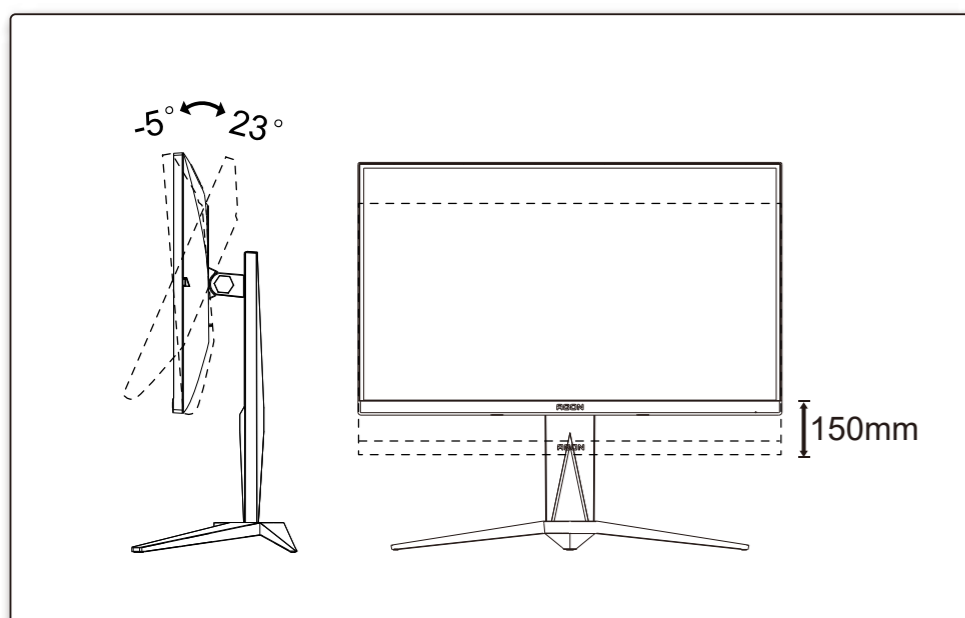

1

2

3

4

General Specification

Panel	Model Name	AG275QXN		
	Driving System	TFT Color LCD		
	Viewable Image Size	68.5cm diagonal(27" Wide Screen)		
	Pixel Pitch	0.2331mm(H) x 0.2331mm(V)		
Others	Horizontal Scan Range	30k-230kHz(HDMI) 30k-250kHz(DP)		
	Horizontal Scan Size(Maximum)	596.736mm		
	Vertical Scan Range	48-144Hz(HDMI) 48-165Hz(DP)		
	Vertical Scan Size(Maximum)	335.664mm		
	Max Resolution	2560x1440@144Hz(HDMI) 2560x1440@165Hz(DP)		
	Plug & Play	VESA DDC2B/CI		
	Power Source	100-240V~, 50/60Hz, 1.5A		
	Power Consumption	Typical (default brightness and contrast)	42W	
		Max. (brightness = 100, contrast = 100)	≤ 95W	
		Standby mode	≤ 0.5W	
Dimensions(with stand)	613.4x(411.09~561.09)x234.51mm(WxHxD)			
Net Weight	5.73kg			
Physical Characteristics	Connector Type	HDMIx2/DPx2/USBx4/Earphone		
	Signal Cable Type	Detachable		
Environmental	Temperature	Operating	0°~ 40°	
		Non-Operating	-25°~55°	
	Humidity	Operating	10%~85% (non-condensing)	
		Non-Operating	5%~93% (non-condensing)	
Altitude	Operating	0~5000m (0~16404ft)		
	Non-Operating	0~12192m (0~40000ft)		