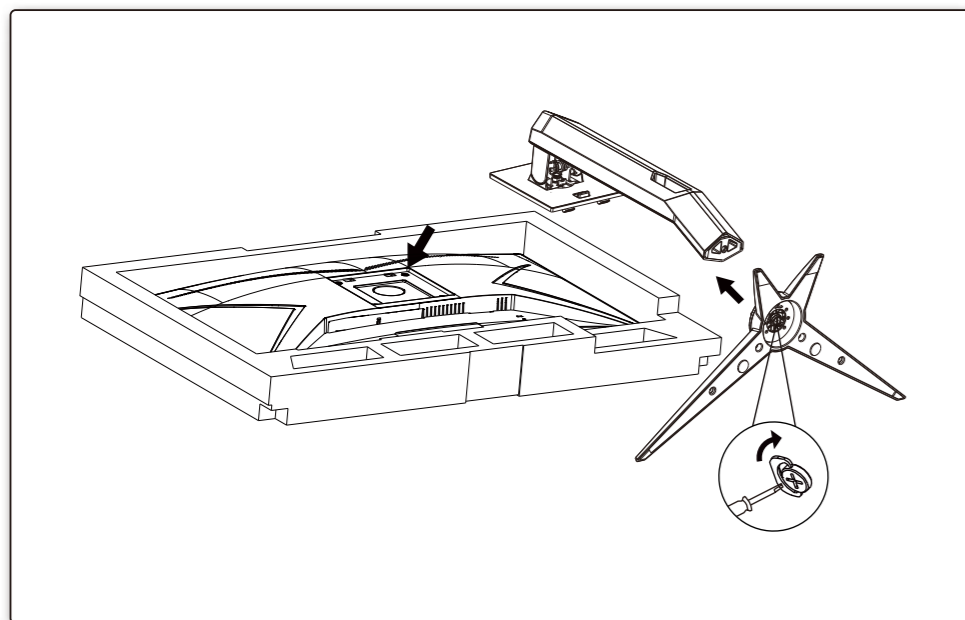

Find your product and get support

AOC

Quick Start
CU34G2X

www.aoc.com
©2022 AOC.All Rights Reserved

HDMI

*Different according to countries/regions
Display design may differ from that illustrated

1

2

3

4

General Specification

Panel	Model name	CU34G2X		
	Driving system	TFT Color LCD		
	Viewable Image Size	86.36cm Diagonal(34" Wide Screen)		
	Pixel Pitch	0.23175mm(H) x 0.23175mm(V)		
Others	Horizontal Scan Range	30k-170kHz(HDMI) 30k-220kHz(DP)		
	Horizontal Scan Size(Maximum)	797.22mm		
	Vertical Scan Range	48-100Hz(HDMI) 48-144Hz(DP)		
	Vertical Scan Size(Maximum)	333.72mm		
	Max Resolution	3440x1440@100Hz(HDMI) 3440x1440@144Hz(DP)		
	Plug & Play	VESA DDC2B/CI		
	Power Source	100-240V~, 50/60Hz, 1.5A		
	Power Consumption	Typical(Default Brightness And Contrast)	67W	
		Max. (Brightness = 100, Contrast = 100)	≤ 110W	
		Standby Mode	≤ 0.5W	
Physical Characteristics	Dimensions(with stand)	808.3x(398.2-528.2)x237.4 mm (WxHxD)		
	Net Weight	8.1kg		
Environmental	Temperature	Operating	0°C~40°C	
		Non-Operating	-25°C~55°C	
Environmental	Humidity	Operating	10%~85% (Non-Condensing)	
		Non-Operating	5%~93% (Non-Condensing)	
	Altitude	Operating	0~5000m (0~16404ft)	
	Non-Operating	0~12192m (0~40000ft)