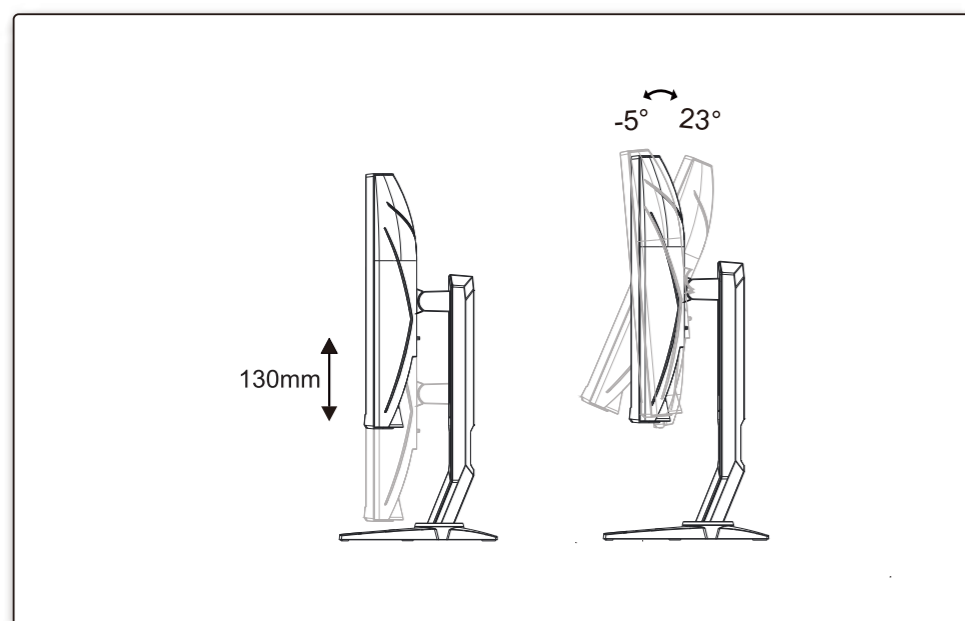

Find your product and get support

AOC

Quick Start
CU34G2X

www.aoc.com
©2022 AOC.All Rights Reserved

HDMI

*Different according to countries/regions
Display design may differ from that illustrated

1

2

3

4

General Specification

Panel	Model name	CU34G2X		
	Driving system	TFT Color LCD		
	Viewable Image Size	86.36cm Diagonal(34" Wide Screen)		
	Pixel Pitch	0.23175mm(H) x 0.23175mm(V)		
Others	Horizontal Scan Range	30k-170kHz(HDMI) 30k-220kHz(DP)		
	Horizontal Scan Size(Maximum)	797.22mm		
	Vertical Scan Range	48-100Hz(HDMI) 48-144Hz(DP)		
	Vertical Scan Size(Maximum)	333.72mm		
	Max Resolution	3440x1440@100Hz(HDMI) 3440x1440@144Hz(DP)		
	Plug & Play	VESA DDC2B/CI		
	Power Source	100-240V~, 50/60Hz, 1.5A		
	Power Consumption	Typical(Default Brightness And Contrast)	67W	
		Max. (Brightness = 100, Contrast = 100)	≤ 110W	
		Standby Mode	≤ 0.5W	
Physical Characteristics	Dimensions(with stand)	808.3x(398.2-528.2)x237.4 mm (WxHxD)		
	Net Weight	8.1kg		
Environmental	Temperature	Operating	0°C~40°C	
		Non-Operating	-25°C~55°C	
Environmental	Humidity	Operating	10%~85% (Non-Condensing)	
		Non-Operating	5%~93% (Non-Condensing)	
	Altitude	Operating	0~5000m (0~16404ft)	
	Non-Operating	0~12192m (0~40000ft)