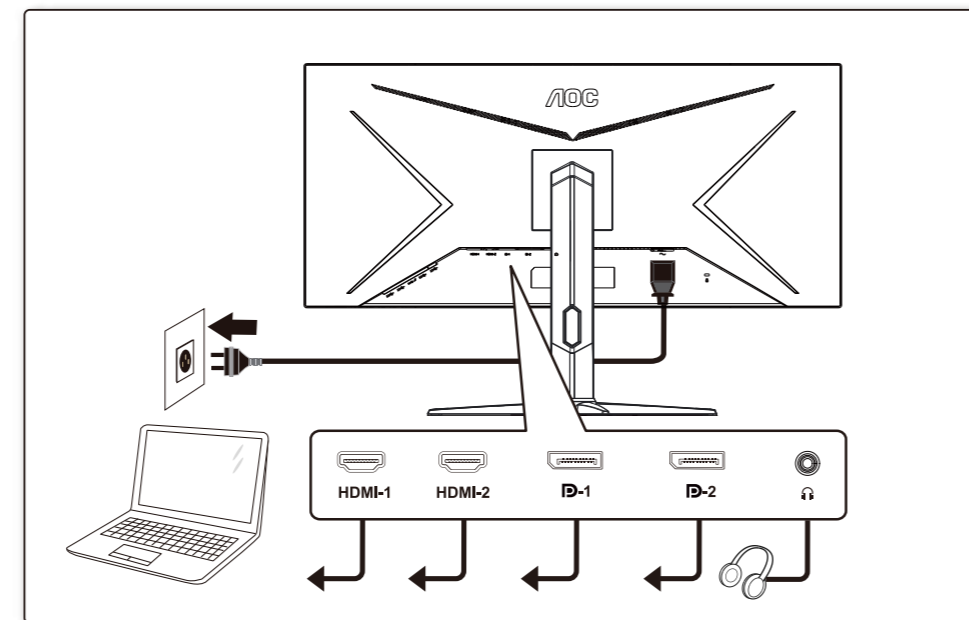

Find your product and get support

AOC

Quick Start
CU34G2X

www.aoc.com
©2022 AOC.All Rights Reserved

HDMI

*Different according to countries/regions
Display design may differ from that illustrated

1

2

3

4

General Specification

Panel	Model name	CU34G2X	
	Driving system	TFT Color LCD	
	Viewable Image Size	86.36cm Diagonal(34" Wide Screen)	
	Pixel Pitch	0.23175mm(H) x 0.23175mm(V)	
Others	Horizontal Scan Range	30k-170kHz(HDMI) 30k-220kHz(DP)	
	Horizontal Scan Size(Maximum)	797.22mm	
	Vertical Scan Range	48-100Hz(HDMI) 48-144Hz(DP)	
	Vertical Scan Size(Maximum)	333.72mm	
	Max Resolution	3440x1440@100Hz(HDMI) 3440x1440@144Hz(DP)	
	Plug & Play	VESA DDC2B/CI	
	Power Source	100-240V~, 50/60Hz, 1.5A	
	Power Consumption	Typical(Default Brightness And Contrast)	67W
		Max. (Brightness = 100, Contrast = 100)	≤ 110W
		Standby Mode	≤ 0.5W
Physical Characteristics	Dimensions(with stand)	808.3x(398.2-528.2)x237.4 mm (WxHxD)	
	Net Weight	8.1kg	
Environmental	Temperature	Operating	0°C~40°C
		Non-Operating	-25°C~55°C
Environmental	Humidity	Operating	10%~85% (Non-Condensing)
		Non-Operating	5%~93% (Non-Condensing)
	Altitude	Operating	0~5000m (0~16404ft)
	Non-Operating	0~12192m (0~40000ft)	