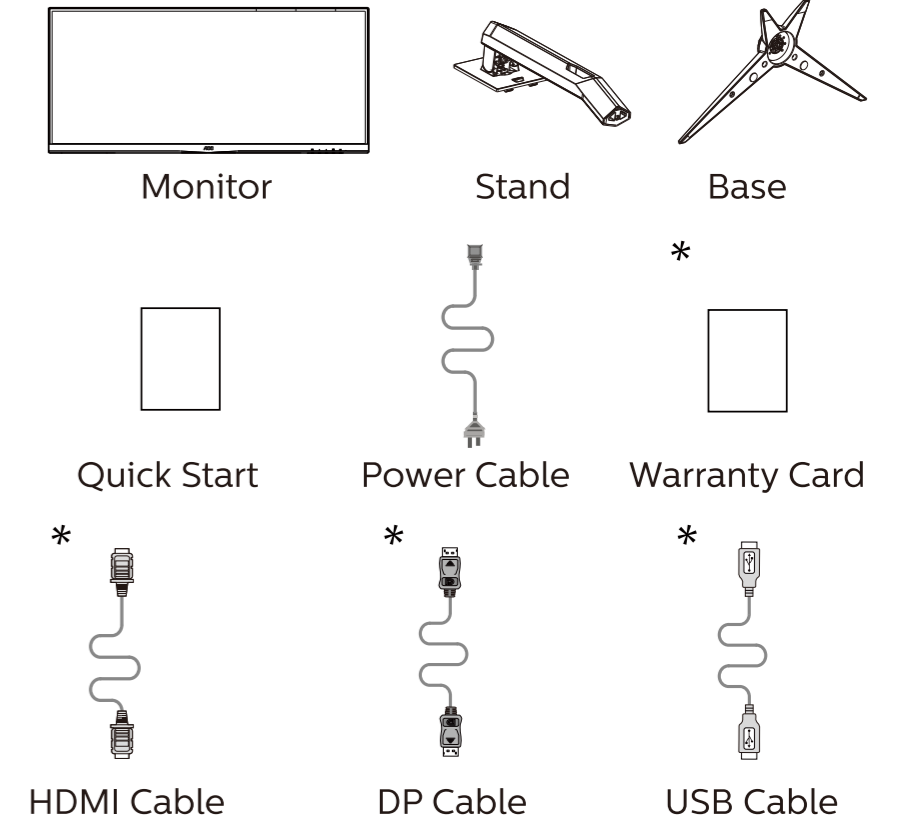

Find your product and get support

AOC

Quick Start
CU34G2X

www.aoc.com
©2022 AOC.All Rights Reserved

HDMI

*Different according to countries/regions
Display design may differ from that illustrated

1

2

3

4

General Specification

Panel	Model name	CU34G2X	
	Driving system	TFT Color LCD	
	Viewable Image Size	86.36cm Diagonal(34" Wide Screen)	
	Pixel Pitch	0.23175mm(H) x 0.23175mm(V)	
Others	Horizontal Scan Range	30k-170kHz(HDMI) 30k-220kHz(DP)	
	Horizontal Scan Size(Maximum)	797.22mm	
	Vertical Scan Range	48-100Hz(HDMI) 48-144Hz(DP)	
	Vertical Scan Size(Maximum)	333.72mm	
	Max Resolution	3440x1440@100Hz(HDMI) 3440x1440@144Hz(DP)	
	Plug & Play	VESA DDC2B/CI	
	Power Source	100-240V~, 50/60Hz, 1.5A	
	Power Consumption	Typical(Default Brightness And Contrast)	67W
		Max. (Brightness = 100, Contrast = 100)	≤ 110W
		Standby Mode	≤ 0.5W
Physical Characteristics	Dimensions(with stand)	808.3x(398.2-528.2)x237.4 mm (WxHxD)	
	Net Weight	8.1kg	
Environmental	Temperature	Operating	0°C~40°C
		Non-Operating	-25°C~55°C
Environmental	Humidity	Operating	10%~85% (Non-Condensing)
		Non-Operating	5%~93% (Non-Condensing)
	Altitude	Operating	0~5000m (0~16404ft)
	Non-Operating	0~12192m (0~40000ft)	