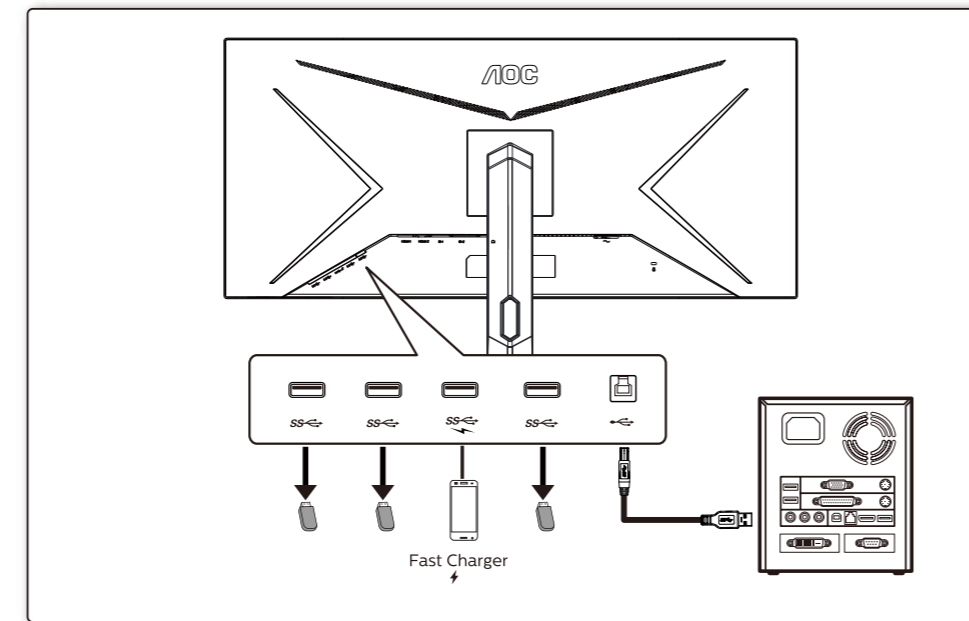

3

4

General Specification

Panel	Model name	CU34G2X	
	Driving system	TFT Color LCD	
	Viewable Image Size	86.36cm Diagonal(34" Wide Screen)	
	Pixel Pitch	0.23175mm(H) x 0.23175mm(V)	
Others	Horizontal Scan Range	30k-170kHz(HDMI) 30k-220kHz(DP)	
	Horizontal Scan Size(Maximum)	797.22mm	
	Vertical Scan Range	48-100Hz(HDMI) 48-144Hz(DP)	
	Vertical Scan Size(Maximum)	333.72mm	
	Max Resolution	3440x1440@100Hz(HDMI) 3440x1440@144Hz(DP)	
	Plug & Play	VESA DDC2B/CI	
	Power Source	100-240V~, 50/60Hz, 1.5A	
	Power Consumption	Typical(Default Brightness And Contrast)	67W
		Max. (Brightness = 100, Contrast = 100)	≤ 110W
		Standby Mode	≤ 0.5W
Physical Characteristics	Dimensions(with stand)	808.3x(398.2-528.2)x237.4 mm (WxHxD)	
	Net Weight	8.1kg	
Environmental	Temperature	Operating	0°C~40°C
		Non-Operating	-25°C~55°C
Environmental	Humidity	Operating	10%~85% (Non-Condensing)
		Non-Operating	5%~93% (Non-Condensing)
	Altitude	Operating	0~5000m (0~16404ft)
	Non-Operating	0~12192m (0~40000ft)	