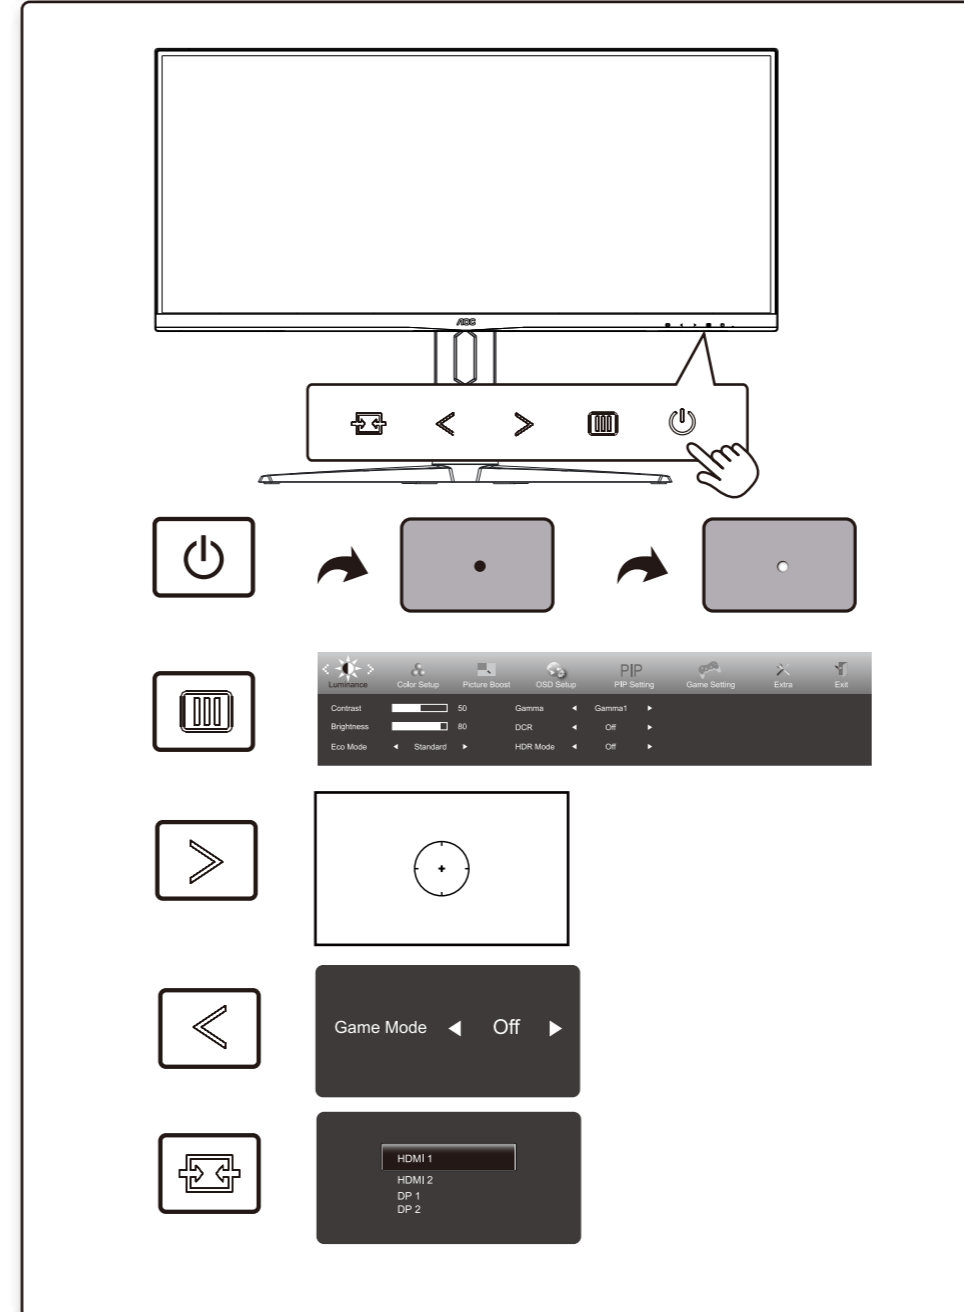

Find your product and get support

AOC

Quick Start
CU34G2X

www.aoc.com
©2022 AOC.All Rights Reserved

HDMI

*Different according to countries/regions
Display design may differ from that illustrated

1

2

3

4

General Specification

Panel	Model name	CU34G2X	
	Driving system	TFT Color LCD	
	Viewable Image Size	86.36cm Diagonal(34" Wide Screen)	
	Pixel Pitch	0.23175mm(H) x 0.23175mm(V)	
Others	Horizontal Scan Range	30k-170kHz(HDMI) 30k-220kHz(DP)	
	Horizontal Scan Size(Maximum)	797.22mm	
	Vertical Scan Range	48-100Hz(HDMI) 48-144Hz(DP)	
	Vertical Scan Size(Maximum)	333.72mm	
	Max Resolution	3440x1440@100Hz(HDMI) 3440x1440@144Hz(DP)	
	Plug & Play	VESA DDC2B/CI	
	Power Source	100-240V~, 50/60Hz, 1.5A	
	Power Consumption	Typical(Default Brightness And Contrast)	67W
		Max. (Brightness = 100, Contrast = 100)	≤ 110W
		Standby Mode	≤ 0.5W
Physical Characteristics	Dimensions(with stand)	808.3x(398.2-528.2)x237.4 mm (WxHxD)	
	Net Weight	8.1kg	
Environmental	Temperature	Operating	0°C~40°C
		Non-Operating	-25°C~55°C
Environmental	Humidity	Operating	10%~85% (Non-Condensing)
		Non-Operating	5%~93% (Non-Condensing)
	Altitude	Operating	0~5000m (0~16404ft)
	Non-Operating	0~12192m (0~40000ft)	