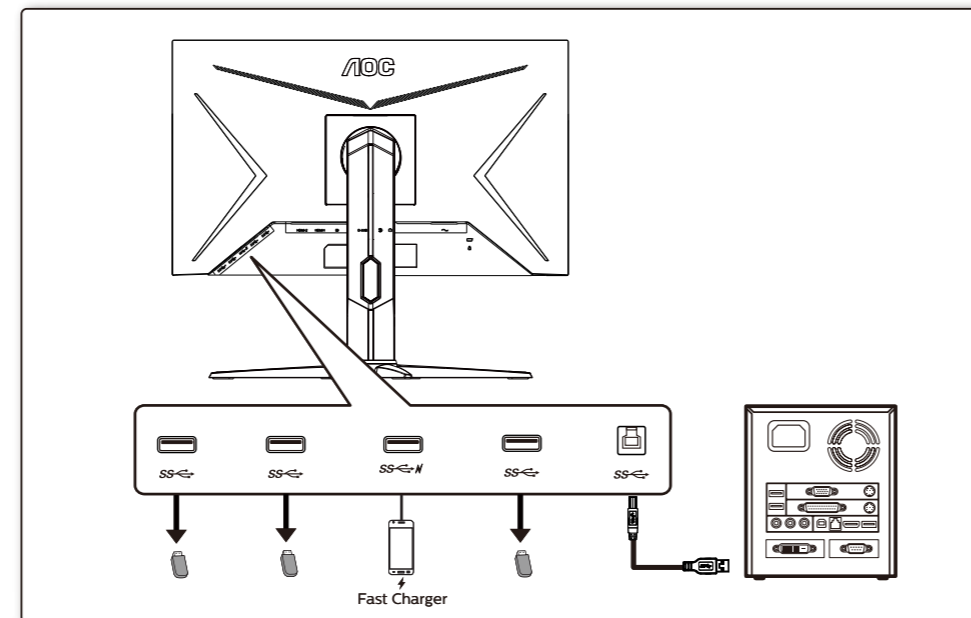

1

2

3

4

General Specification

Panel	Model name	24G2SPU/BK		
	Driving system	TFT Color LCD		
	Viewable Image Size	60.5cm diagonal(23.8" Wide Screen)		
	Pixel pitch	0.2745mm(H) x 0.2745mm(V)		
Others	Horizontal scan range	30k-160kHz(D-SUB/HDMI) 30k-200kHz(DP)		
	Horizontal scan Size(Maximum)	527.04 mm		
	Vertical scan range	48-60Hz(D-SUB) 48-144Hz(HDMI) 48-165Hz(DP)		
	Vertical Scan Size(Maximum)	296.46 mm		
	Max resolution	1920x1080@60Hz(D-SUB) 1920x1080@144Hz(HDMI) 1920x1080@165Hz(DP)		
	Plug & Play	VESA DDC2B/CI		
	Power Source	100-240V~, 50/60Hz, 1.5A		
	Power Consumption	Typical(default brightness and contrast)	25W	
		Max. (brightness = 100, contrast = 100)	≤ 78W	
		Standby mode	≤ 0.3W	
Dimensions(with stand)	539.1x(374.6~504.6)x227.4 mm(WxHxD)			
Net Weight	4.41kg			
Physical Characteristics	Connector Type	HDMIx2/DP/VGA/Earphone		
	Signal Cable Type	Detachable		
Environmental	Temperature	Operating	0°C~ 40°C	
		Non-Operating	-25°C~ 55°C	
	Humidity	Operating	10% ~ 85% (non-condensing)	
		Non-Operating	5% ~ 93% (non-condensing)	
Altitude	Operating	0~ 5000 m (0~ 16404ft)		
	Non-Operating	0~ 12192m (0~ 40000ft)		