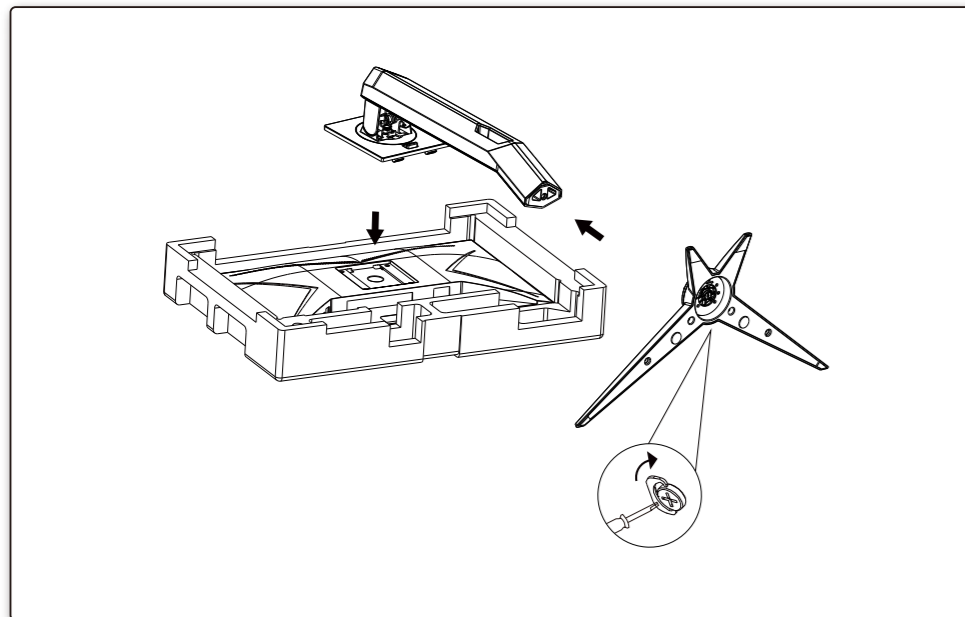

1

2

3

4

General Specification

Panel	Model name	24G2SPU/BK		
	Driving system	TFT Color LCD		
	Viewable Image Size	60.5cm diagonal(23.8" Wide Screen)		
	Pixel pitch	0.2745mm(H) x 0.2745mm(V)		
Others	Horizontal scan range	30k-160kHz(D-SUB/HDMI) 30k-200kHz(DP)		
	Horizontal scan Size(Maximum)	527.04 mm		
	Vertical scan range	48-60Hz(D-SUB) 48-144Hz(HDMI) 48-165Hz(DP)		
	Vertical Scan Size(Maximum)	296.46 mm		
	Max resolution	1920x1080@60Hz(D-SUB) 1920x1080@144Hz(HDMI) 1920x1080@165Hz(DP)		
	Plug & Play	VESA DDC2B/CI		
	Power Source	100-240V~, 50/60Hz, 1.5A		
	Power Consumption	Typical(default brightness and contrast)	25W	
		Max. (brightness = 100, contrast = 100)	≤ 78W	
		Standby mode	≤ 0.3W	
Dimensions(with stand)	539.1x(374.6~504.6)x227.4 mm(WxHxD)			
Net Weight	4.41kg			
Physical Characteristics	Connector Type	HDMIx2/DP/VGA/Earphone		
	Signal Cable Type	Detachable		
Environmental	Temperature	Operating	0°C~ 40°C	
		Non-Operating	-25°C~ 55°C	
	Humidity	Operating	10% ~ 85% (non-condensing)	
		Non-Operating	5% ~ 93% (non-condensing)	
Altitude	Operating	0~ 5000 m (0~ 16404ft)		
	Non-Operating	0~ 12192m (0~ 40000ft)		