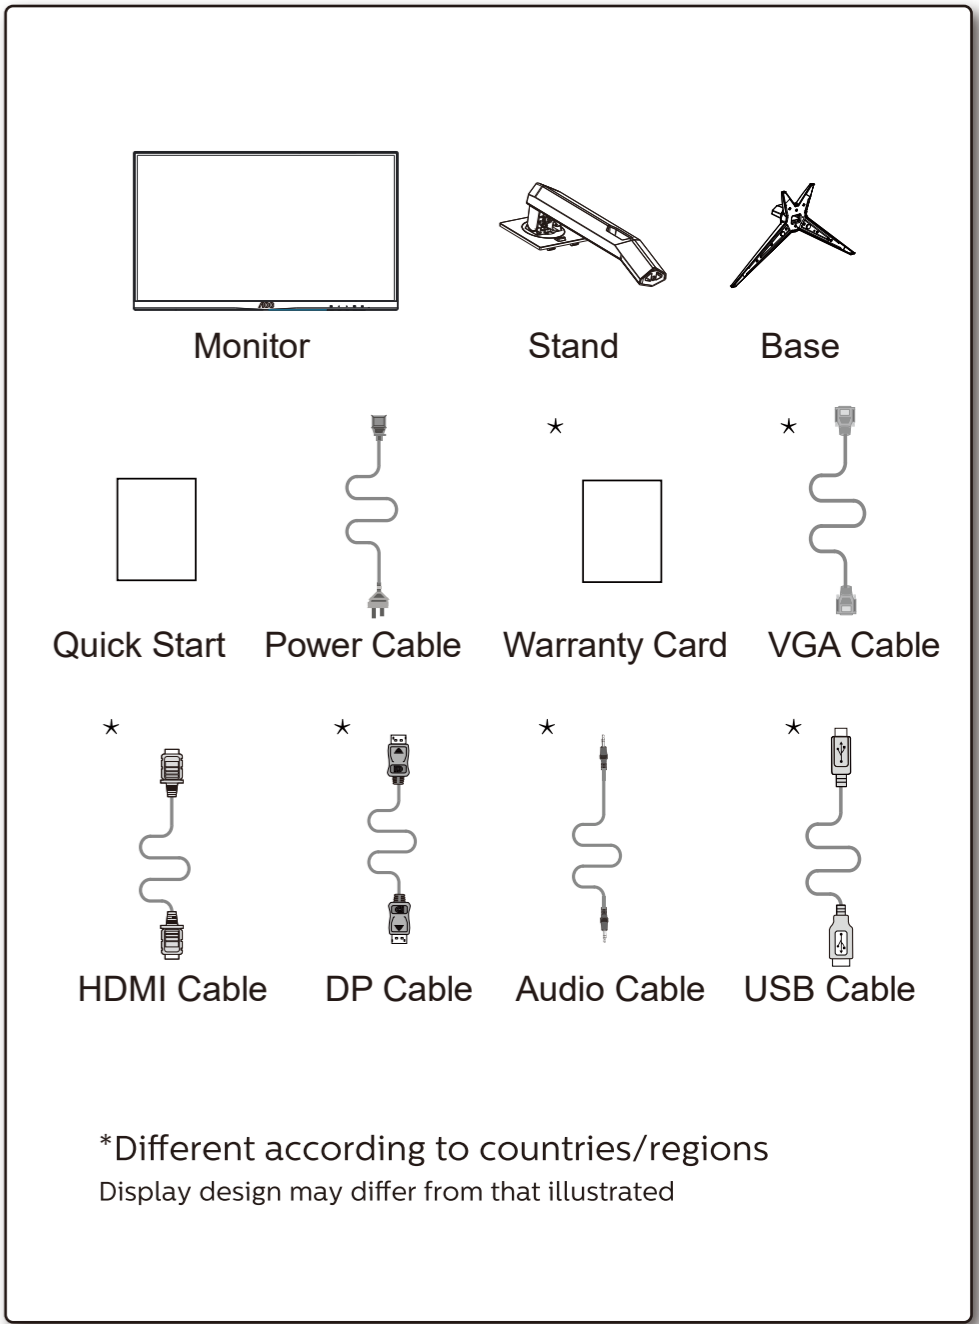

Find your product and get support

AOC
GAMING

Quick Start
24G2SPU

www.aoc.com
©2021 AOC.All Rights Reserved

HDMI
HIGH-DEFINITION MULTIMEDIA INTERFACE

*Different according to countries/regions
Display design may differ from that illustrated

1

2

3

4

General Specification

Panel	Model name	24G2SPU/BK		
	Driving system	TFT Color LCD		
	Viewable Image Size	60.5cm diagonal(23.8" Wide Screen)		
	Pixel pitch	0.2745mm(H) x 0.2745mm(V)		
Others	Horizontal scan range	30k-160kHz(D-SUB/HDMI) 30k-200kHz(DP)		
	Horizontal scan Size(Maximum)	527.04 mm		
	Vertical scan range	48-60Hz(D-SUB) 48-144Hz(HDMI) 48-165Hz(DP)		
	Vertical Scan Size(Maximum)	296.46 mm		
	Max resolution	1920x1080@60Hz(D-SUB) 1920x1080@144Hz(HDMI) 1920x1080@165Hz(DP)		
	Plug & Play	VESA DDC2B/CI		
	Power Source	100-240V~, 50/60Hz, 1.5A		
	Power Consumption	Typical(default brightness and contrast)	25W	
		Max. (brightness = 100, contrast = 100)	≤ 78W	
		Standby mode	≤ 0.3W	
Dimensions(with stand)	539.1x(374.6~504.6)x227.4 mm(WxHxD)			
Net Weight	4.41kg			
Physical Characteristics	Connector Type	HDMIx2/DP/VGA/Earphone		
	Signal Cable Type	Detachable		
Environmental	Temperature	Operating	0°C~ 40°C	
		Non-Operating	-25°C~ 55°C	
	Humidity	Operating	10% ~ 85% (non-condensing)	
		Non-Operating	5% ~ 93% (non-condensing)	
Altitude	Operating	0~ 5000 m (0~ 16404ft)		
	Non-Operating	0~ 12192m (0~ 40000ft)		