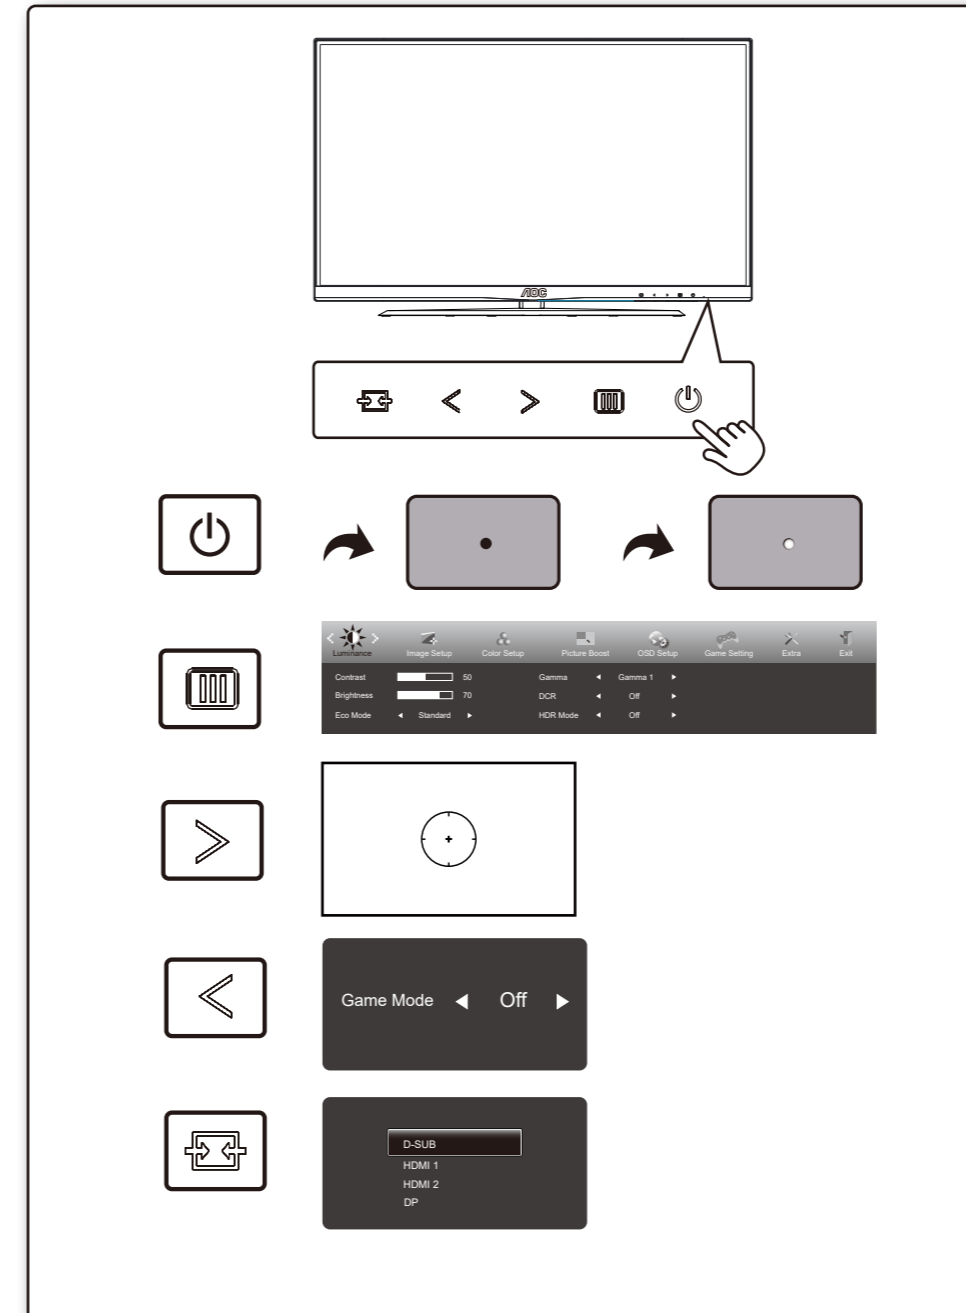

Find your product and get support

AOC
GAMING

Quick Start
24G2SPU

www.aoc.com
©2021 AOC.All Rights Reserved

HDMI
HIGH-DEFINITION MULTIMEDIA INTERFACE

*Different according to countries/regions
Display design may differ from that illustrated

1

2

3

4

General Specification

Panel	Model name	24G2SPU/BK		
	Driving system	TFT Color LCD		
	Viewable Image Size	60.5cm diagonal(23.8" Wide Screen)		
	Pixel pitch	0.2745mm(H) x 0.2745mm(V)		
Others	Horizontal scan range	30k-160kHz(D-SUB/HDMI) 30k-200kHz(DP)		
	Horizontal scan Size(Maximum)	527.04 mm		
	Vertical scan range	48-60Hz(D-SUB) 48-144Hz(HDMI) 48-165Hz(DP)		
	Vertical Scan Size(Maximum)	296.46 mm		
	Max resolution	1920x1080@60Hz(D-SUB) 1920x1080@144Hz(HDMI) 1920x1080@165Hz(DP)		
	Plug & Play	VESA DDC2B/CI		
	Power Source	100-240V~, 50/60Hz, 1.5A		
	Power Consumption	Typical(default brightness and contrast)	25W	
		Max. (brightness = 100, contrast = 100)	≤ 78W	
		Standby mode	≤ 0.3W	
Dimensions(with stand)	539.1x(374.6~504.6)x227.4 mm(WxHxD)			
Net Weight	4.41kg			
Physical Characteristics	Connector Type	HDMIx2/DP/VGA/Earphone		
	Signal Cable Type	Detachable		
Environmental	Temperature	Operating	0°C~ 40°C	
		Non-Operating	-25°C~ 55°C	
	Humidity	Operating	10% ~ 85% (non-condensing)	
		Non-Operating	5% ~ 93% (non-condensing)	
Altitude	Operating	0~ 5000 m (0~ 16404ft)		
	Non-Operating	0~ 12192m (0~ 40000ft)		