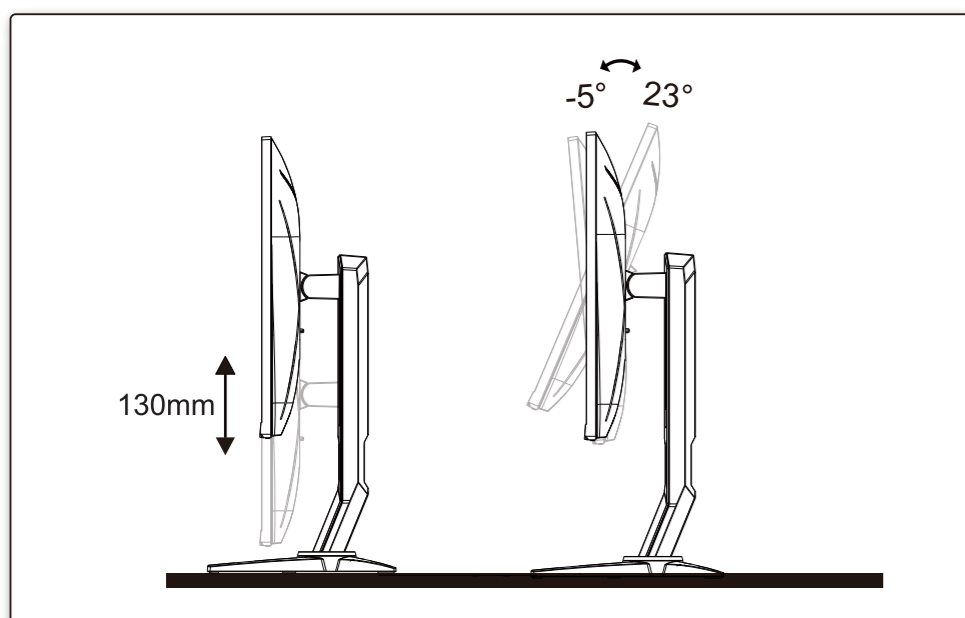

1

2

3

4

General Specification

Panel	Model name	24G2SPU/BK		
	Driving system	TFT Color LCD		
	Viewable Image Size	60.5cm diagonal(23.8" Wide Screen)		
	Pixel pitch	0.2745mm(H) x 0.2745mm(V)		
Others	Horizontal scan range	30k-160kHz(D-SUB/HDMI) 30k-200kHz(DP)		
	Horizontal scan Size(Maximum)	527.04 mm		
	Vertical scan range	48-60Hz(D-SUB) 48-144Hz(HDMI) 48-165Hz(DP)		
	Vertical Scan Size(Maximum)	296.46 mm		
	Max resolution	1920x1080@60Hz(D-SUB) 1920x1080@144Hz(HDMI) 1920x1080@165Hz(DP)		
	Plug & Play	VESA DDC2B/CI		
	Power Source	100-240V~, 50/60Hz, 1.5A		
	Power Consumption	Typical(default brightness and contrast)	25W	
		Max. (brightness = 100, contrast = 100)	≤ 78W	
		Standby mode	≤ 0.3W	
Dimensions(with stand)	539.1x(374.6~504.6)x227.4 mm(WxHxD)			
Net Weight	4.41kg			
Physical Characteristics	Connector Type	HDMIx2/DP/VGA/Earphone		
	Signal Cable Type	Detachable		
Environmental	Temperature	Operating	0°C~ 40°C	
		Non-Operating	-25°C~ 55°C	
	Humidity	Operating	10% ~ 85% (non-condensing)	
		Non-Operating	5% ~ 93% (non-condensing)	
Altitude	Operating	0~ 5000 m (0~ 16404ft)		
	Non-Operating	0~ 12192m (0~ 40000ft)		