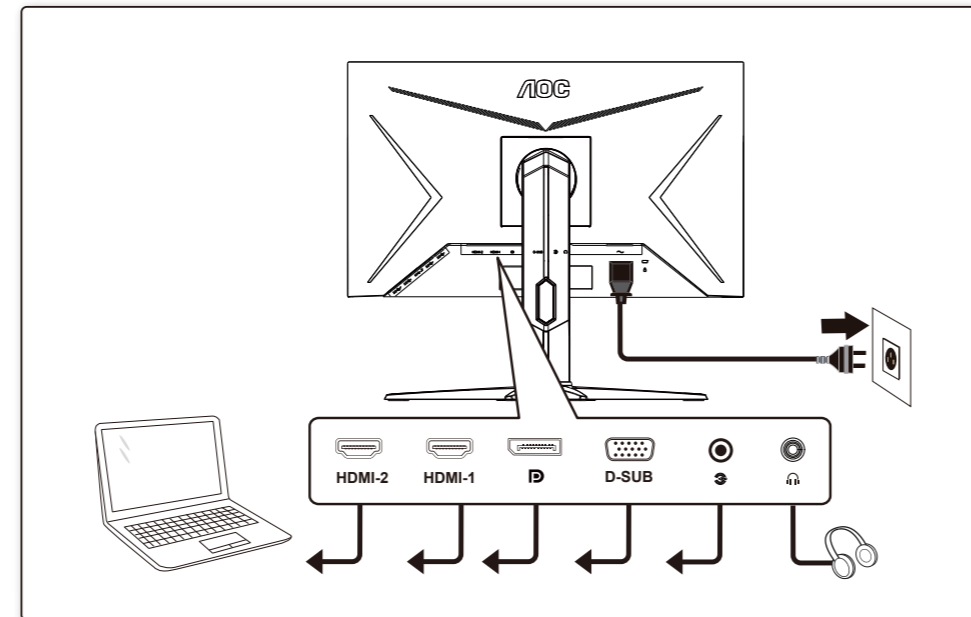

Find your product and get support

AOC
GAMING

Quick Start
24G2SPU

www.aoc.com
©2021 AOC.All Rights Reserved

HDMI
HIGH-DEFINITION MULTIMEDIA INTERFACE

*Different according to countries/regions
Display design may differ from that illustrated

1

2

3

4

General Specification

Panel	Model name	24G2SPU/BK		
	Driving system	TFT Color LCD		
	Viewable Image Size	60.5cm diagonal(23.8" Wide Screen)		
	Pixel pitch	0.2745mm(H) x 0.2745mm(V)		
Others	Horizontal scan range	30k-160kHz(D-SUB/HDMI) 30k-200kHz(DP)		
	Horizontal scan Size(Maximum)	527.04 mm		
	Vertical scan range	48-60Hz(D-SUB) 48-144Hz(HDMI) 48-165Hz(DP)		
	Vertical Scan Size(Maximum)	296.46 mm		
	Max resolution	1920x1080@60Hz(D-SUB) 1920x1080@144Hz(HDMI) 1920x1080@165Hz(DP)		
	Plug & Play	VESA DDC2B/CI		
	Power Source	100-240V~, 50/60Hz, 1.5A		
	Power Consumption	Typical(default brightness and contrast)	25W	
		Max. (brightness = 100, contrast = 100)	≤ 78W	
		Standby mode	≤ 0.3W	
Dimensions(with stand)	539.1x(374.6~504.6)x227.4 mm(WxHxD)			
Net Weight	4.41kg			
Physical Characteristics	Connector Type	HDMIx2/DP/VGA/Earphone		
	Signal Cable Type	Detachable		
Environmental	Temperature	Operating	0°C~ 40°C	
		Non-Operating	-25°C~ 55°C	
	Humidity	Operating	10% ~ 85% (non-condensing)	
		Non-Operating	5% ~ 93% (non-condensing)	
Altitude	Operating	0~ 5000 m (0~ 16404ft)		
	Non-Operating	0~ 12192m (0~ 40000ft)		