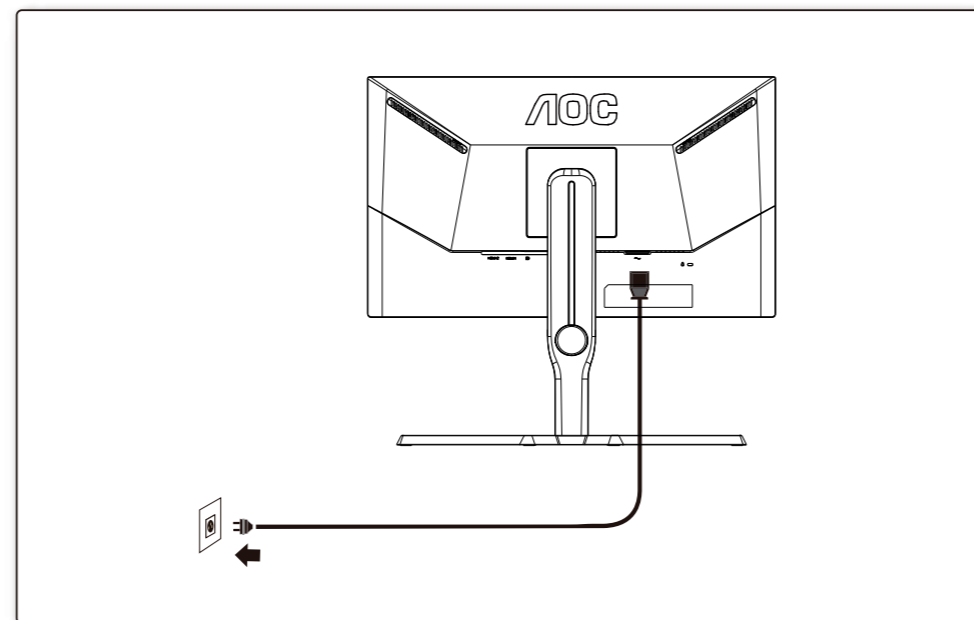

Power Cable

VGA Cable

HDMI Cable

\*Different according to countries/regions  
Display design may differ from that illustrated

1

2

3

4

**General Specification**

Panel	Model name	25G3ZM/BK	
	Driving system	TFT Color LCD	
	Viewable image size	62.2 cm diagonal (24.5")	
	Pixel pitch	0.2832(H)mm x 0.2802(V)mm	
Others	Horizontal scan range	30k-255kHz	
	Horizontal scan size(Maximum)	543.74mm	
	Vertical scan range	48-240Hz	
	Vertical scan size(Maximum)	302.62mm	
	Max resolution	1920x1080@240Hz	
	Plug & Play	VESA DDC2B/CI	
	Power source	100-240V~, 50/60Hz, 1.5A	
	Power consumption	Typical (default brightness and contrast)	25W
		Max. (brightness =100, contrast =100)	≤ 39W
		Standby mode	≤ 0.3W
	Dimensions(with stand)	557.3x(378~503)x258.8mm(WxHxD)	
	Net weight	4.24kg	
Physical characteristics	Connector type	HDMI/DP/Earphone out	
	Signal cable type	Detachable	
Environmental	Temperature	Operating	0° ~ 40°
		Non-operating	-25° ~ 55°
	Humidity	Operating	10% ~ 85% (non-condensing)
		Non-operating	5% ~ 93% (non-condensing)
Altitude	Operating	0~ 5000 m (0~ 16404ft)	
	Non-operating	0~ 12192m (0~ 40000ft)	