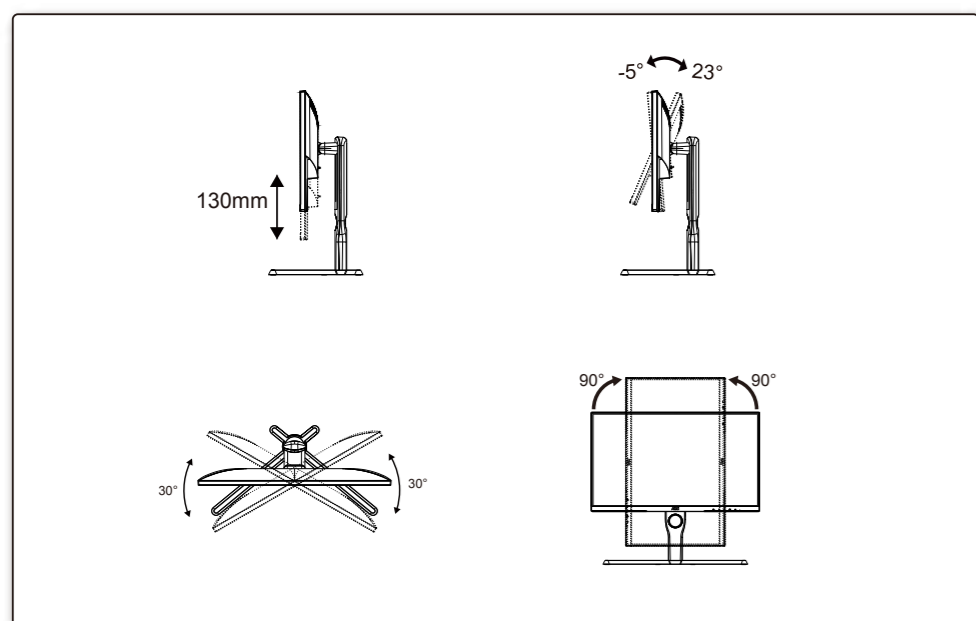

Power Cable

VGA Cable

HDMI Cable

\*Different according to countries/regions  
Display design may differ from that illustrated

1

2

3

4

**General Specification**

Panel	Model name	25G3ZM/BK	
	Driving system	TFT Color LCD	
	Viewable image size	62.2 cm diagonal (24.5")	
	Pixel pitch	0.2832(H)mm x 0.2802(V)mm	
Others	Horizontal scan range	30k-255kHz	
	Horizontal scan size(Maximum)	543.74mm	
	Vertical scan range	48-240Hz	
	Vertical scan size(Maximum)	302.62mm	
	Max resolution	1920x1080@240Hz	
	Plug & Play	VESA DDC2B/CI	
	Power source	100-240V~, 50/60Hz, 1.5A	
	Power consumption	Typical (default brightness and contrast)	25W
		Max. (brightness =100, contrast =100)	≤ 39W
		Standby mode	≤ 0.3W
	Dimensions(with stand)	557.3x(378~503)x258.8mm(WxHxD)	
	Net weight	4.24kg	
Physical characteristics	Connector type	HDMI/DP/Earphone out	
	Signal cable type	Detachable	
Environmental	Temperature	Operating	0° ~ 40°
		Non-operating	-25° ~ 55°
	Humidity	Operating	10% ~ 85% (non-condensing)
		Non-operating	5% ~ 93% (non-condensing)
Altitude	Operating	0~ 5000 m (0~ 16404ft)	
	Non-operating	0~ 12192m (0~ 40000ft)	