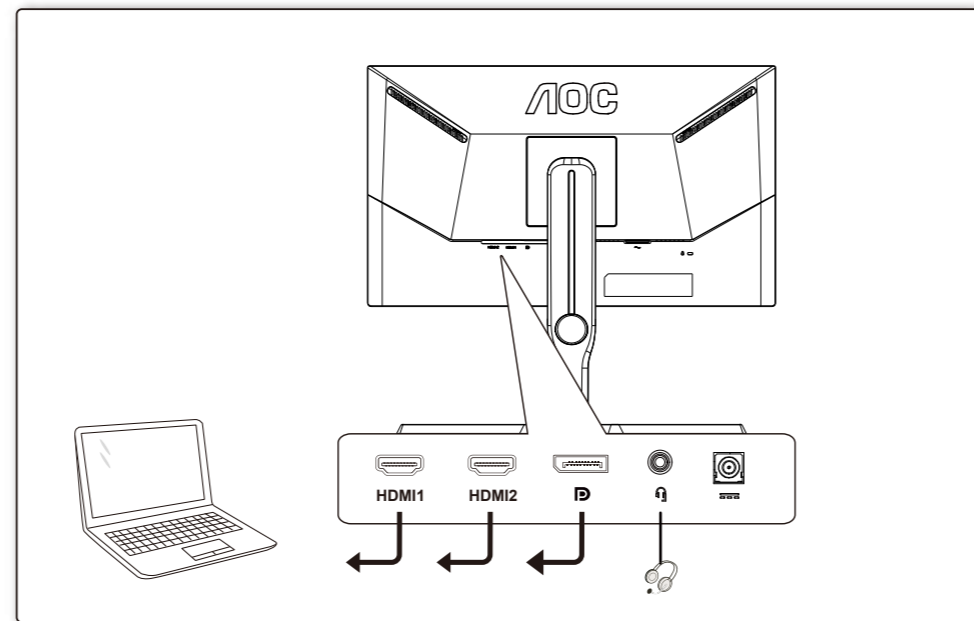

Power Cable

VGA Cable

HDMI Cable

\*Different according to countries/regions  
Display design may differ from that illustrated

1

2

3

4

**General Specification**

Panel	Model name	25G3ZM/BK	
	Driving system	TFT Color LCD	
	Viewable image size	62.2 cm diagonal (24.5")	
	Pixel pitch	0.2832(H)mm x 0.2802(V)mm	
Others	Horizontal scan range	30k-255kHz	
	Horizontal scan size(Maximum)	543.74mm	
	Vertical scan range	48-240Hz	
	Vertical scan size(Maximum)	302.62mm	
	Max resolution	1920x1080@240Hz	
	Plug & Play	VESA DDC2B/CI	
	Power source	100-240V~, 50/60Hz, 1.5A	
	Power consumption	Typical (default brightness and contrast)	25W
		Max. (brightness =100, contrast =100)	≤ 39W
		Standby mode	≤ 0.3W
	Dimensions(with stand)	557.3x(378~503)x258.8mm(WxHxD)	
	Net weight	4.24kg	
Physical characteristics	Connector type	HDMI/DP/Earphone out	
	Signal cable type	Detachable	
Environmental	Temperature	Operating	0° ~ 40°
		Non-operating	-25° ~ 55°
	Humidity	Operating	10% ~ 85% (non-condensing)
		Non-operating	5% ~ 93% (non-condensing)
Altitude	Operating	0~ 5000 m (0~ 16404ft)	
	Non-operating	0~ 12192m (0~ 40000ft)	