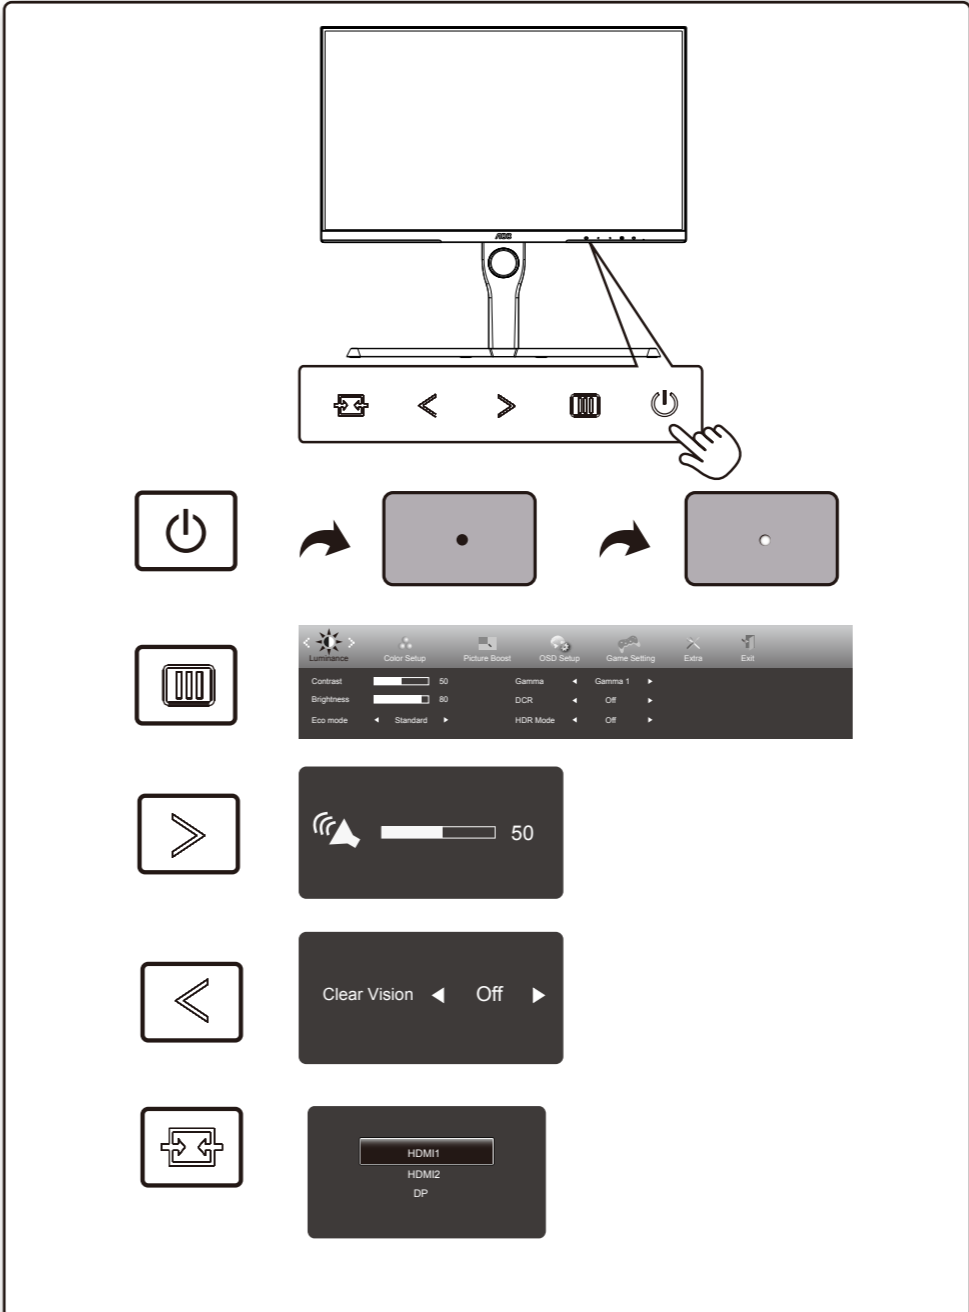

Power Cable

VGA Cable

HDMI Cable

\*Different according to countries/regions  
Display design may differ from that illustrated

1

2

3

4

**General Specification**

Panel	Model name	25G3ZM/BK	
	Driving system	TFT Color LCD	
	Viewable image size	62.2 cm diagonal (24.5")	
	Pixel pitch	0.2832(H)mm x 0.2802(V)mm	
Others	Horizontal scan range	30k-255kHz	
	Horizontal scan size(Maximum)	543.74mm	
	Vertical scan range	48-240Hz	
	Vertical scan size(Maximum)	302.62mm	
	Max resolution	1920x1080@240Hz	
	Plug & Play	VESA DDC2B/CI	
	Power source	100-240V~, 50/60Hz, 1.5A	
	Power consumption	Typical (default brightness and contrast)	25W
		Max. (brightness =100, contrast =100)	≤ 39W
		Standby mode	≤ 0.3W
	Dimensions(with stand)	557.3x(378~503)x258.8mm(WxHxD)	
	Net weight	4.24kg	
Physical characteristics	Connector type	HDMI/DP/Earphone out	
	Signal cable type	Detachable	
Environmental	Temperature	Operating	0° ~ 40°
		Non-operating	-25° ~ 55°
	Humidity	Operating	10% ~ 85% (non-condensing)
		Non-operating	5% ~ 93% (non-condensing)
Altitude	Operating	0~ 5000 m (0~ 16404ft)	
	Non-operating	0~ 12192m (0~ 40000ft)	